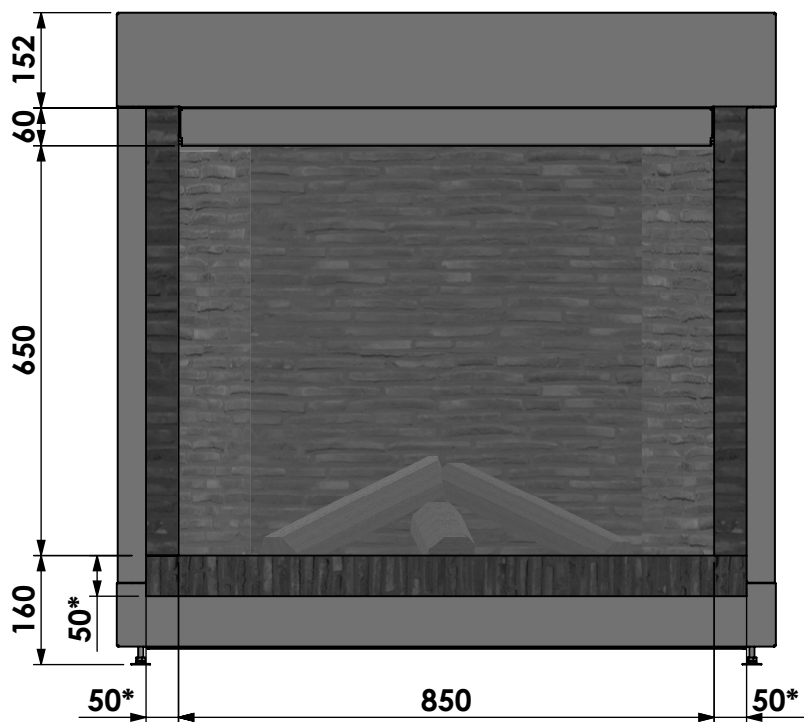

Projection: American

Scale: **1:12**

Unit: **mm**

Version:

\* Optional 50mm extra stone texture exposure

\*\* Optional extended adjustable legs + max. 350mm

**bellfires**

Barbas Bellfires B.V.  
Hallenstraat 17  
5531 AB Bladel  
The Netherlands  
www.barbasbellfires.com

Name: **Classic Bell Medium 3 + Convection casing**

Modifications reserved

Projection: American

Scale: **1:12**

Unit: **mm**

Version:

- \* Optional 50mm extra stone texture exposure
- \*\* Optional extended adjustable legs + max. 350mm

Scale: **1:12**

Unit: **mm**

Version: