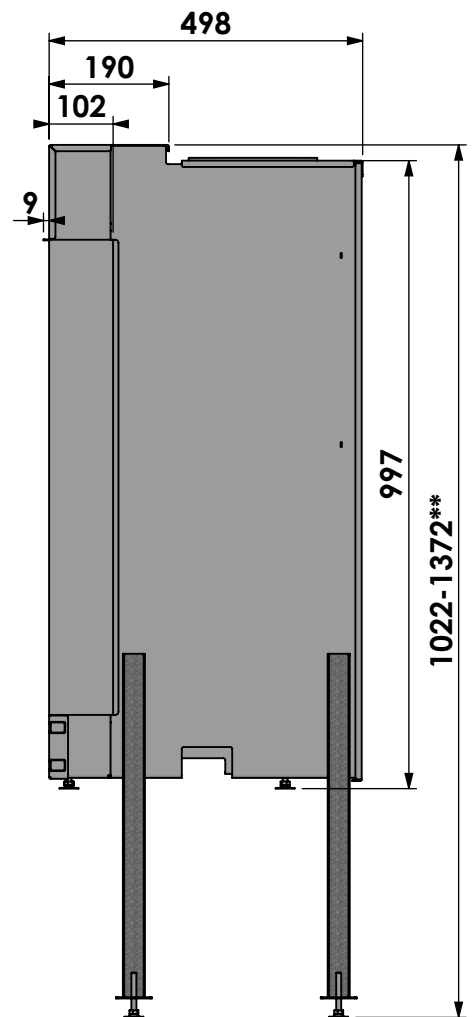

Projection: American

Scale: **1:12**

Unit: **mm**

Version:

\* Optional 50mm extra stone texture exposure

\*\* Optional extended adjustable legs + max. 350mm

**bellfires**

Barbas Bellfires B.V.  
Hallenstraat 17  
5531 AB Bladel  
The Netherlands  
www.barbasbellfires.com

Name: **Classic Bell Medium 3 + Convection casing**

Modifications reserved

Projection: American

Scale: **1:12**

Unit: **mm**

Version:

- \* Optional 50mm extra stone texture exposure
- \*\* Optional extended adjustable legs + max. 350mm

Scale: **1:12**

Unit: **mm**

Version: