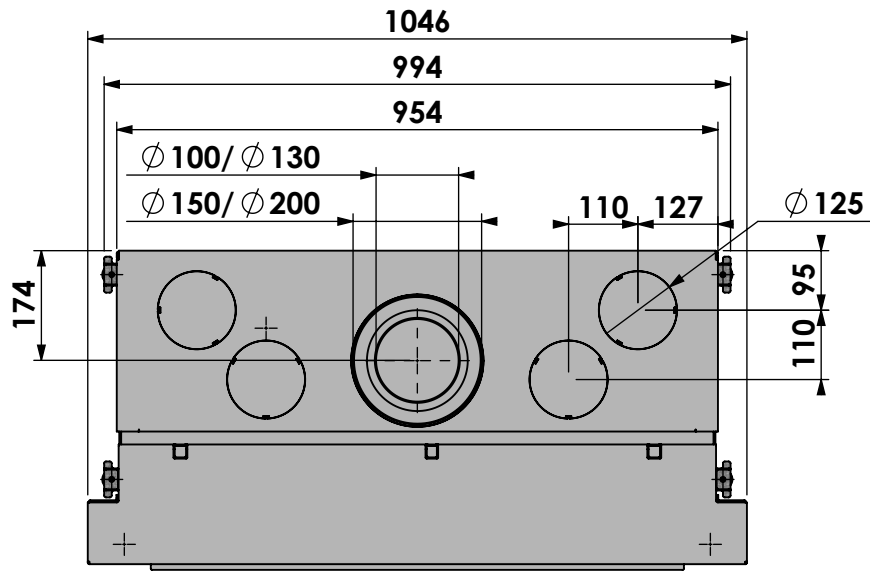

Projection: American

Scale: **1:12**

Unit: **mm**

Version:

\* Optional 50mm extra stone texture exposure

\*\* Optional extended adjustable legs + max. 350mm

**bellfires**

Barbas Bellfires B.V.  
Hallenstraat 17  
5531 AB Bladel  
The Netherlands  
www.barbasbellfires.com

Name: **Classic Bell Medium 3 + Convection casing**

Modifications reserved

Projection: American

Scale: **1:12**

Unit: **mm**

Version:

- \* Optional 50mm extra stone texture exposure
- \*\* Optional extended adjustable legs + max. 350mm

Scale: **1:12**

Unit: **mm**

Version: