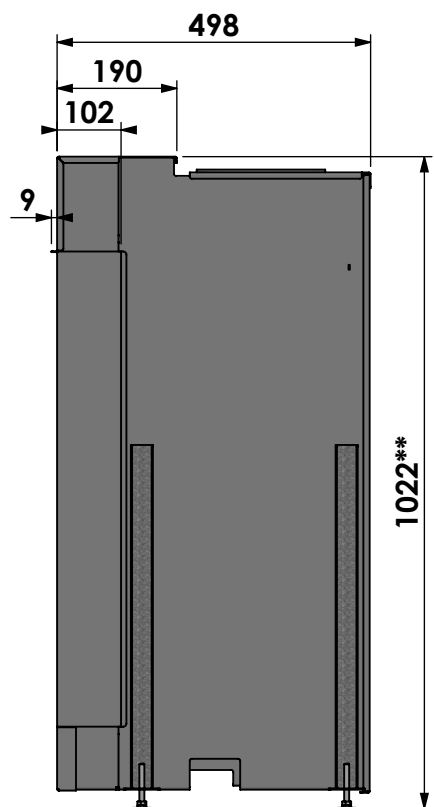

Projection: American

Scale: **1:12**

Unit: **mm**

Version:

\* Optional 50mm extra stone texture exposure

\*\* Optional extended adjustable legs + max. 350mm

**bellfires**

Barbas Bellfires B.V.  
Hallenstraat 17  
5531 AB Bladel  
The Netherlands  
www.barbasbellfires.com

Name: **Classic Bell Medium 3 + Convection casing**

Modifications reserved

Projection: American

Scale: **1:12**

Unit: **mm**

Version:

- \* Optional 50mm extra stone texture exposure
- \*\* Optional extended adjustable legs + max. 350mm

Scale: **1:12**

Unit: **mm**

Version: