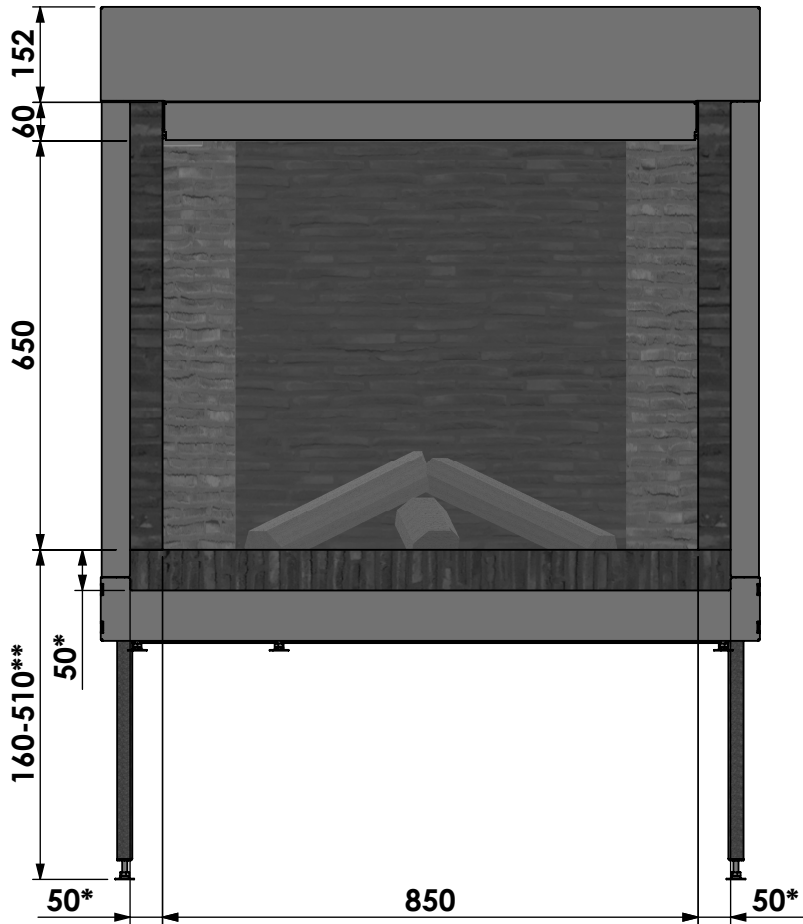

Name: **Classic Bell Medium 3 + Convection casing**

Modifications reserved

Projection: American

Scale: **1:12**

Unit: **mm**

Version:

- \* Optional 50mm extra stone texture exposure
- \*\* Optional extended adjustable legs + max. 350mm

Scale: **1:12**

Unit: **mm**

Version: