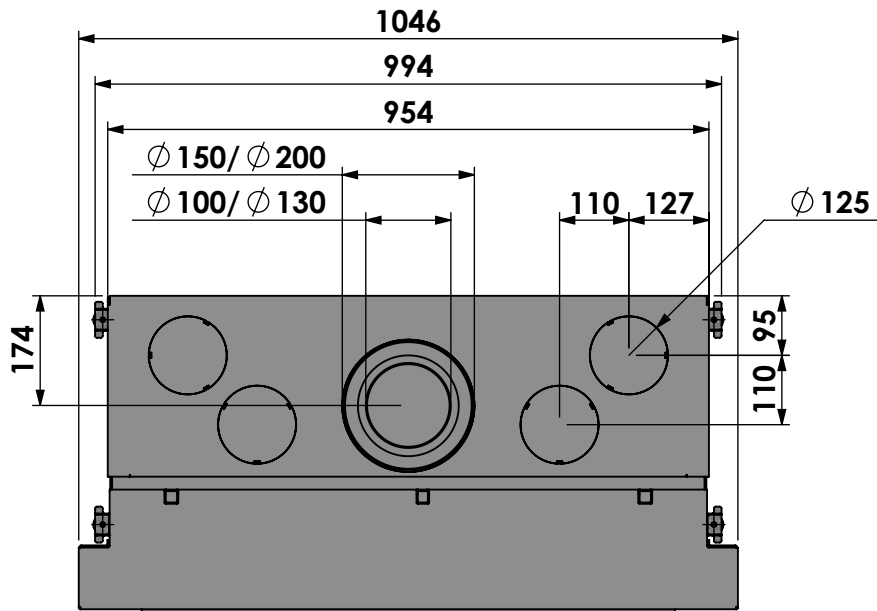

Projection: American

Scale: **1:12**

Unit: **mm**

Version:

\* Optional 50mm extra stone texture exposure

\*\* Optional extended adjustable legs + max. 350mm

**bellfires**

Barbas Bellfires B.V.  
Hallenstraat 17  
5531 AB Bladel  
The Netherlands  
www.barbasbellfires.com

Name: **Classic Bell Medium 3 + Convection casing**

Modifications reserved

Projection: American

Scale: **1:12**

Unit: **mm**

Version:

- \* Optional 50mm extra stone texture exposure
- \*\* Optional extended adjustable legs + max. 350mm

Scale: **1:12**

Unit: **mm**

Version: