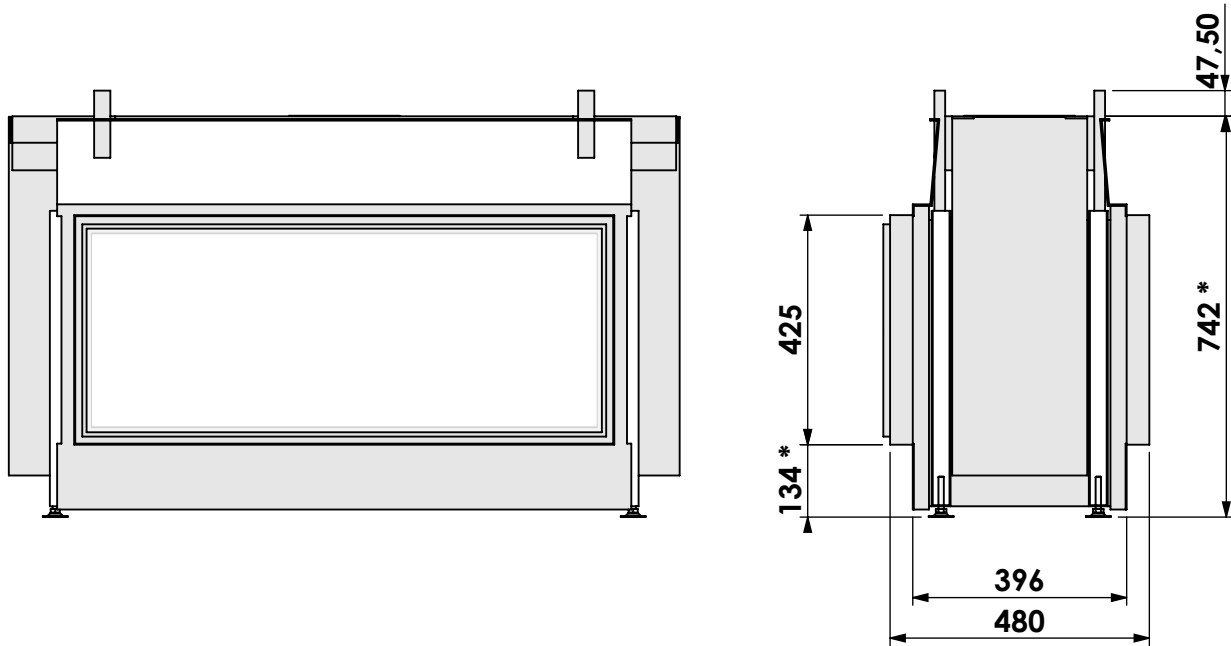

* = optional extended adjustable legs max. + 350 mm

bellfires

Barbas Bellfires B.V.
Hallenstraat 17
5531 AB Bladel
The Netherlands
www.barbasbellfires.com

Name: **HBS Tunnel-3 FF HD convection casing**

Modifications reserved

Projection:

American

Scale:

1:14

Unit:

mm

Version:

0