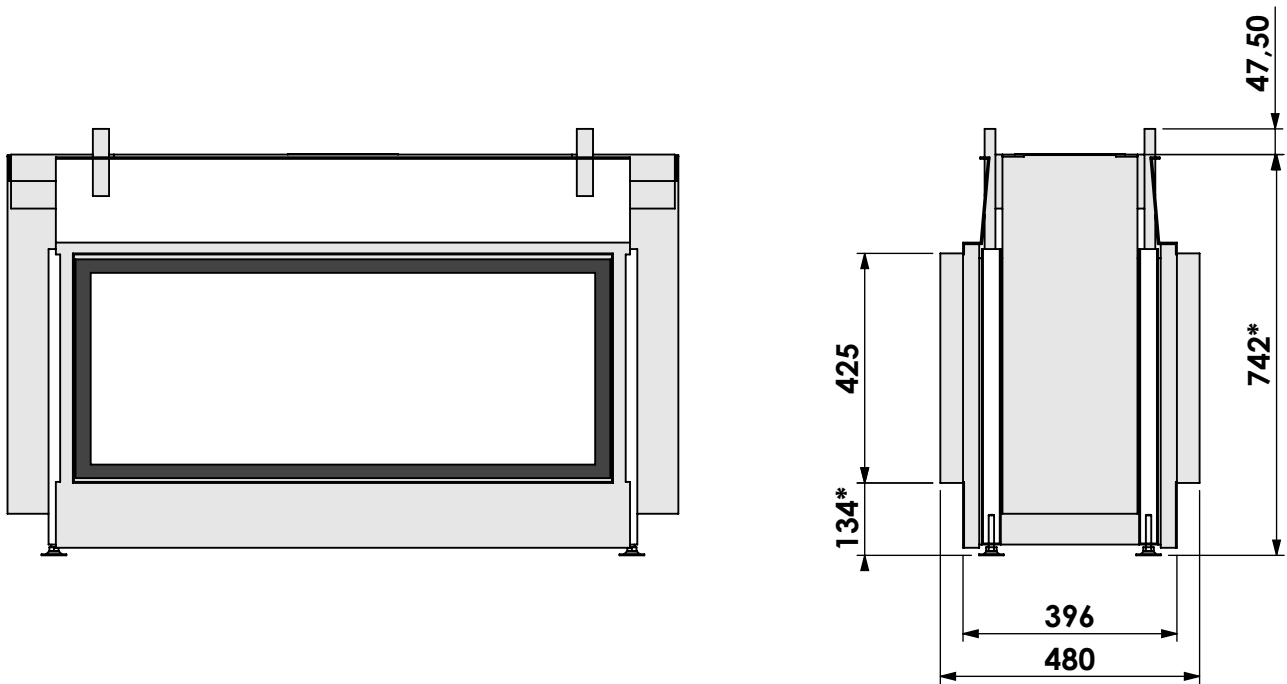

Modifications reserved

Projection: American

Scale: 1:14

Unit: mm

Version: 0

* = optional extended adjustable legs max. + 350 mm

bellfires

Barbas Bellfires B.V.
Hallenstraat 17
5531 AB Bladel
The Netherlands
www.barbasbellfires.com