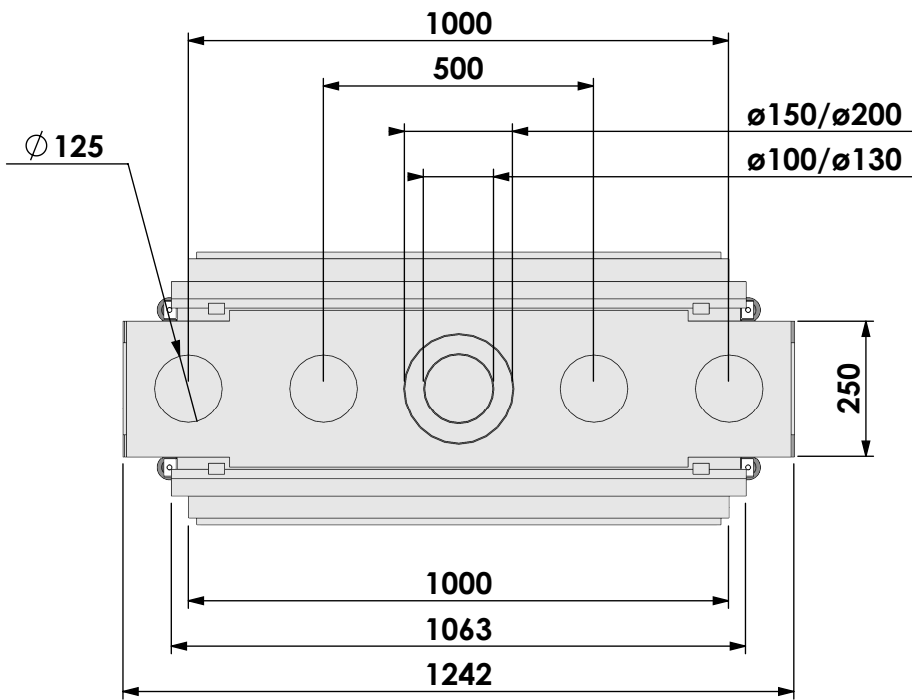

* = optional extended adjustable legs max. + 350 mm

bellfires

Barbas Bellfires B.V.
Hallenstraat 17
5531 AB Bladel
The Netherlands
www.barbasbellfires.com

Name: **HBS Tunnel-3 FF - FF convection casing**

Modifications reserved

Projection: American

Scale: 1:14

Unit: mm

Version: 0