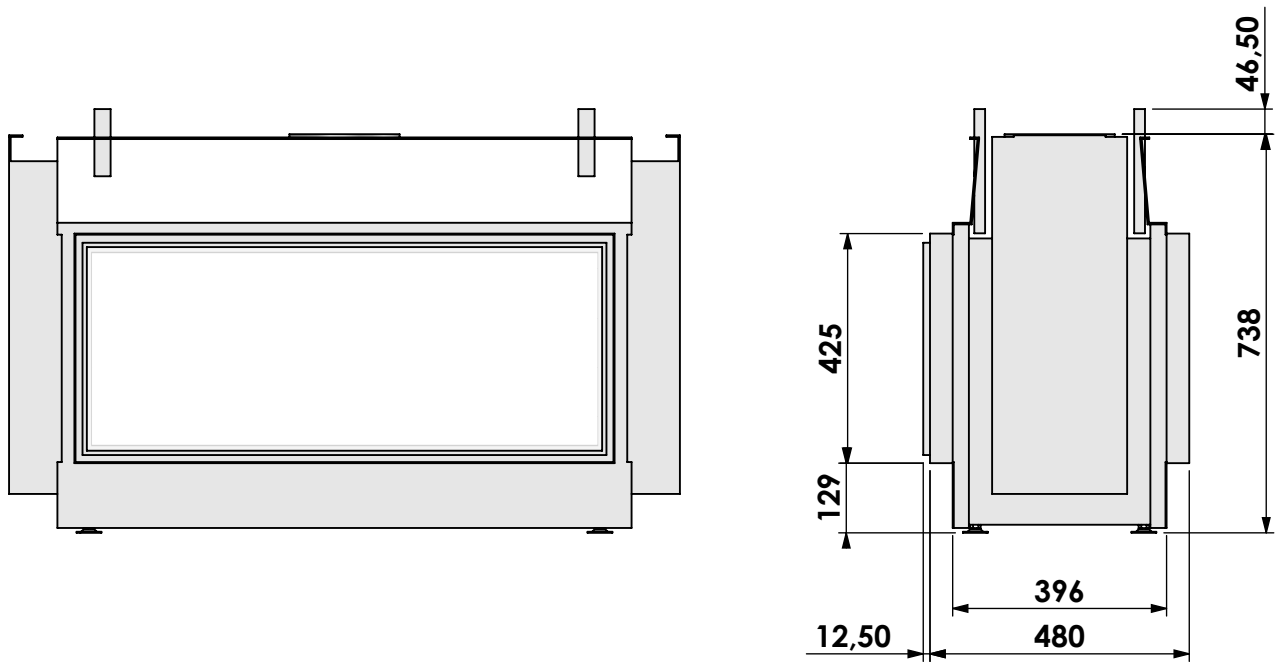

bellfires

Barbas Bellfires B.V.
Hallenstraat 17
5531 AB Bladel
The Netherlands
www.barbasbellfires.com

Name: **HBS Tunnel-3 FF - HD**

Modifications reserved

Projection:

American

Scale:

1:14

Version:

0

Unit:

mm