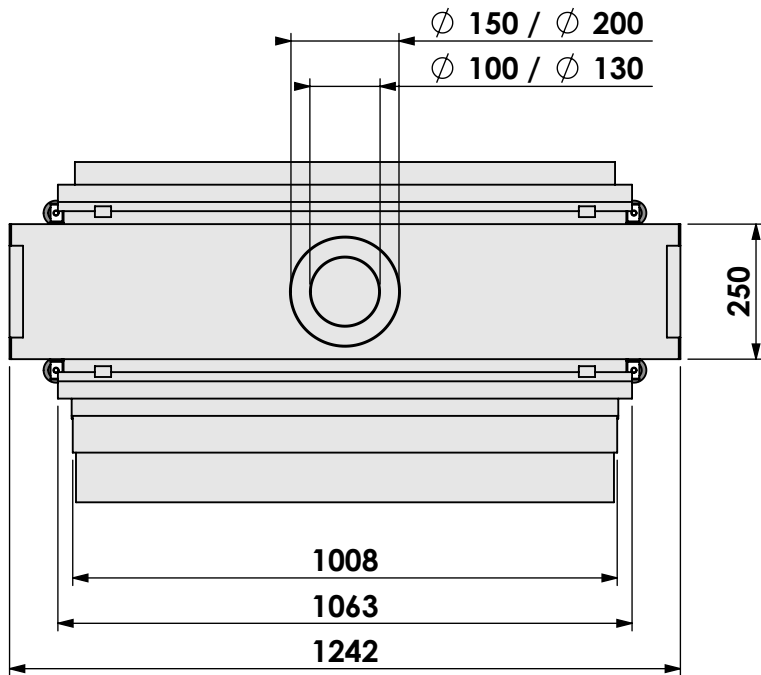

Projection:

American

Scale:

1:14

Version:

0

Unit:

mm