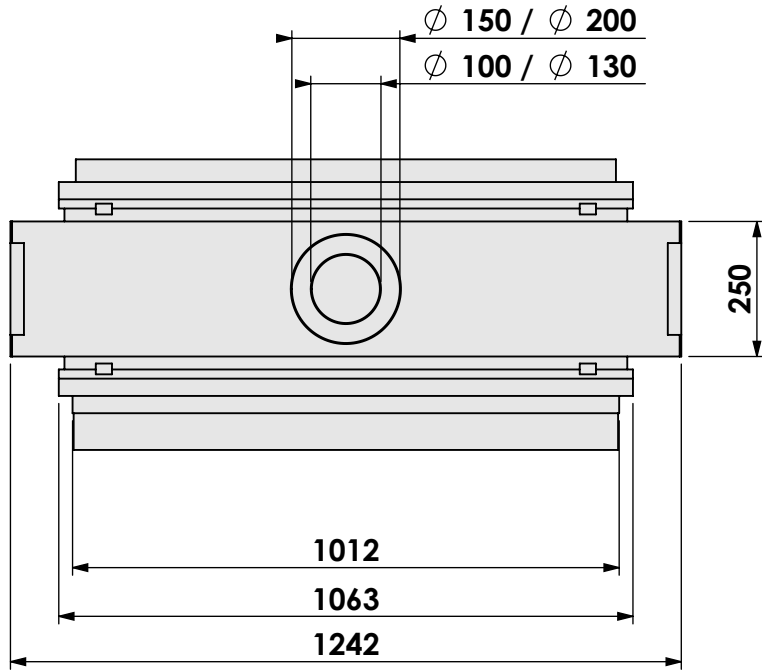

bellfires

Barbas Bellfires B.V.
Hallenstraat 17
5531 AB Bladel
The Netherlands
www.barbasbellfires.com

Name: **HBS Tunnel-3 HD+ 10cm - HD**

Modifications reserved

Projection:

American

Scale:

1:14

Version:

0

Unit:

mm