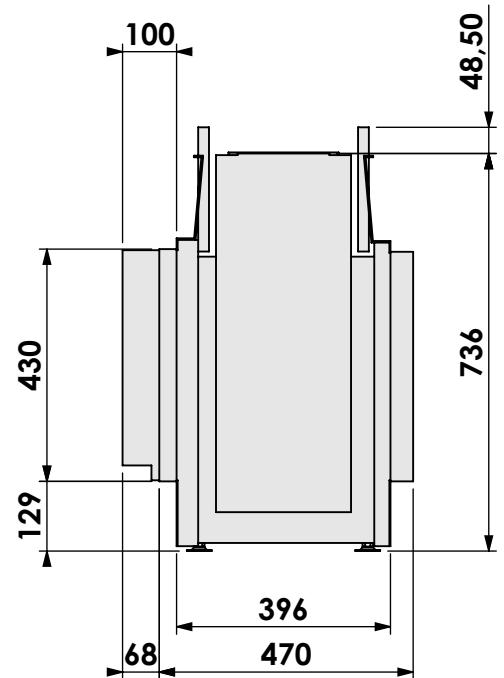

bellfires

Barbas Bellfires B.V.
Hallenstraat 17
5531 AB Bladel
The Netherlands
www.barbasbellfires.com

Name: **HBS Tunnel-3 HD+ 10cm - HD**

Modifications reserved

Projection:

American

Scale:

1:14

Version:

0

Unit:

mm