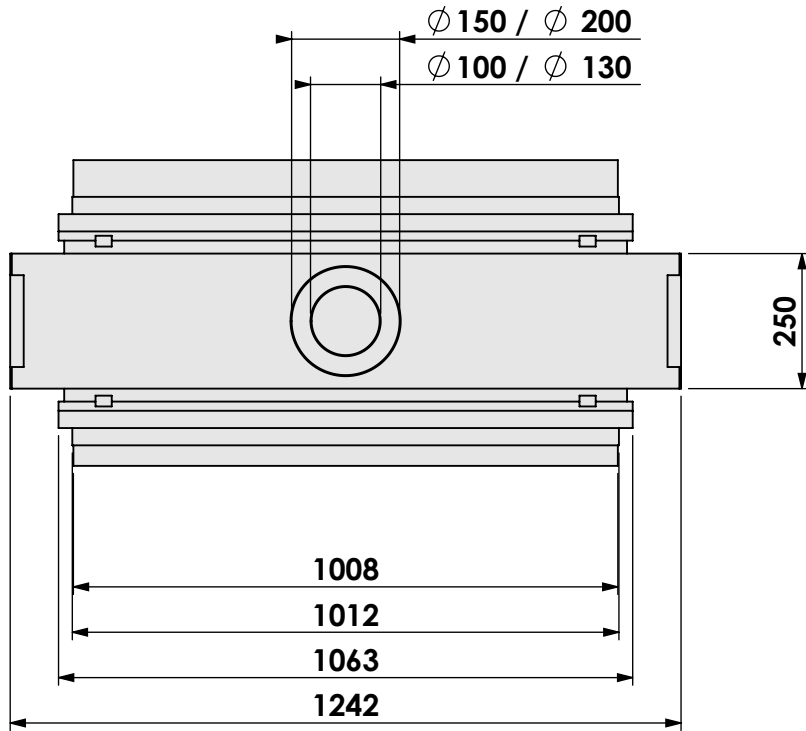

Projection:

American

Scale:

1:14

Version:

0

Unit:

mm