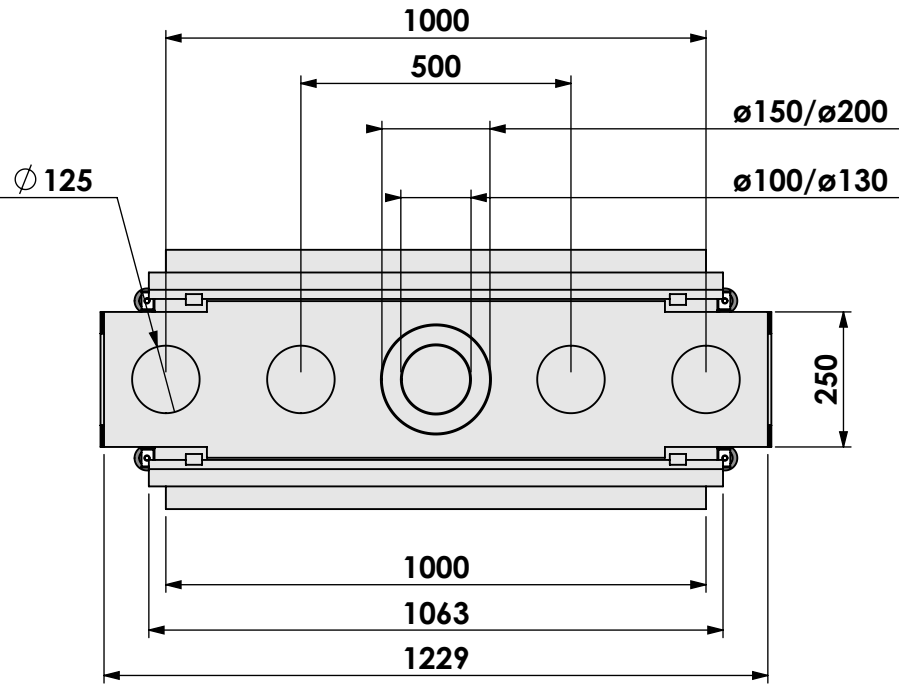

Modifications reserved

Projection: American

Scale: 1:14

Unit: mm

Version: 0

* = optional extended adjustable legs max. + 350 mm

bellfires

Barbas Bellfires B.V.
Hallenstraat 17
5531 AB Bladel
The Netherlands
www.barbasbellfires.com