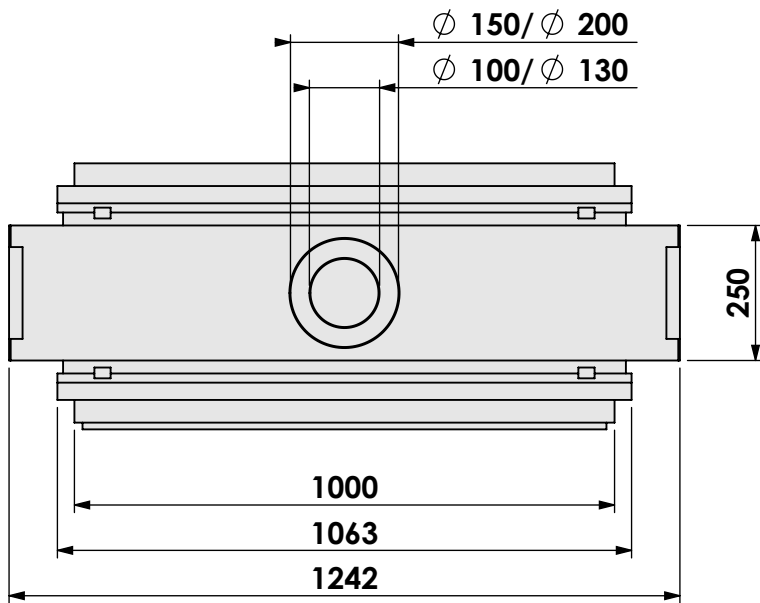

bellfires

Barbas Bellfires B.V.
Hallenstraat 17
5531 AB Bladel
The Netherlands
www.barbasbellfires.com

Name: **HBS Tunnel-3 FF - HD**

Modifications reserved

Projection:

American

Scale:

1:14

Version:

0

Unit:

mm