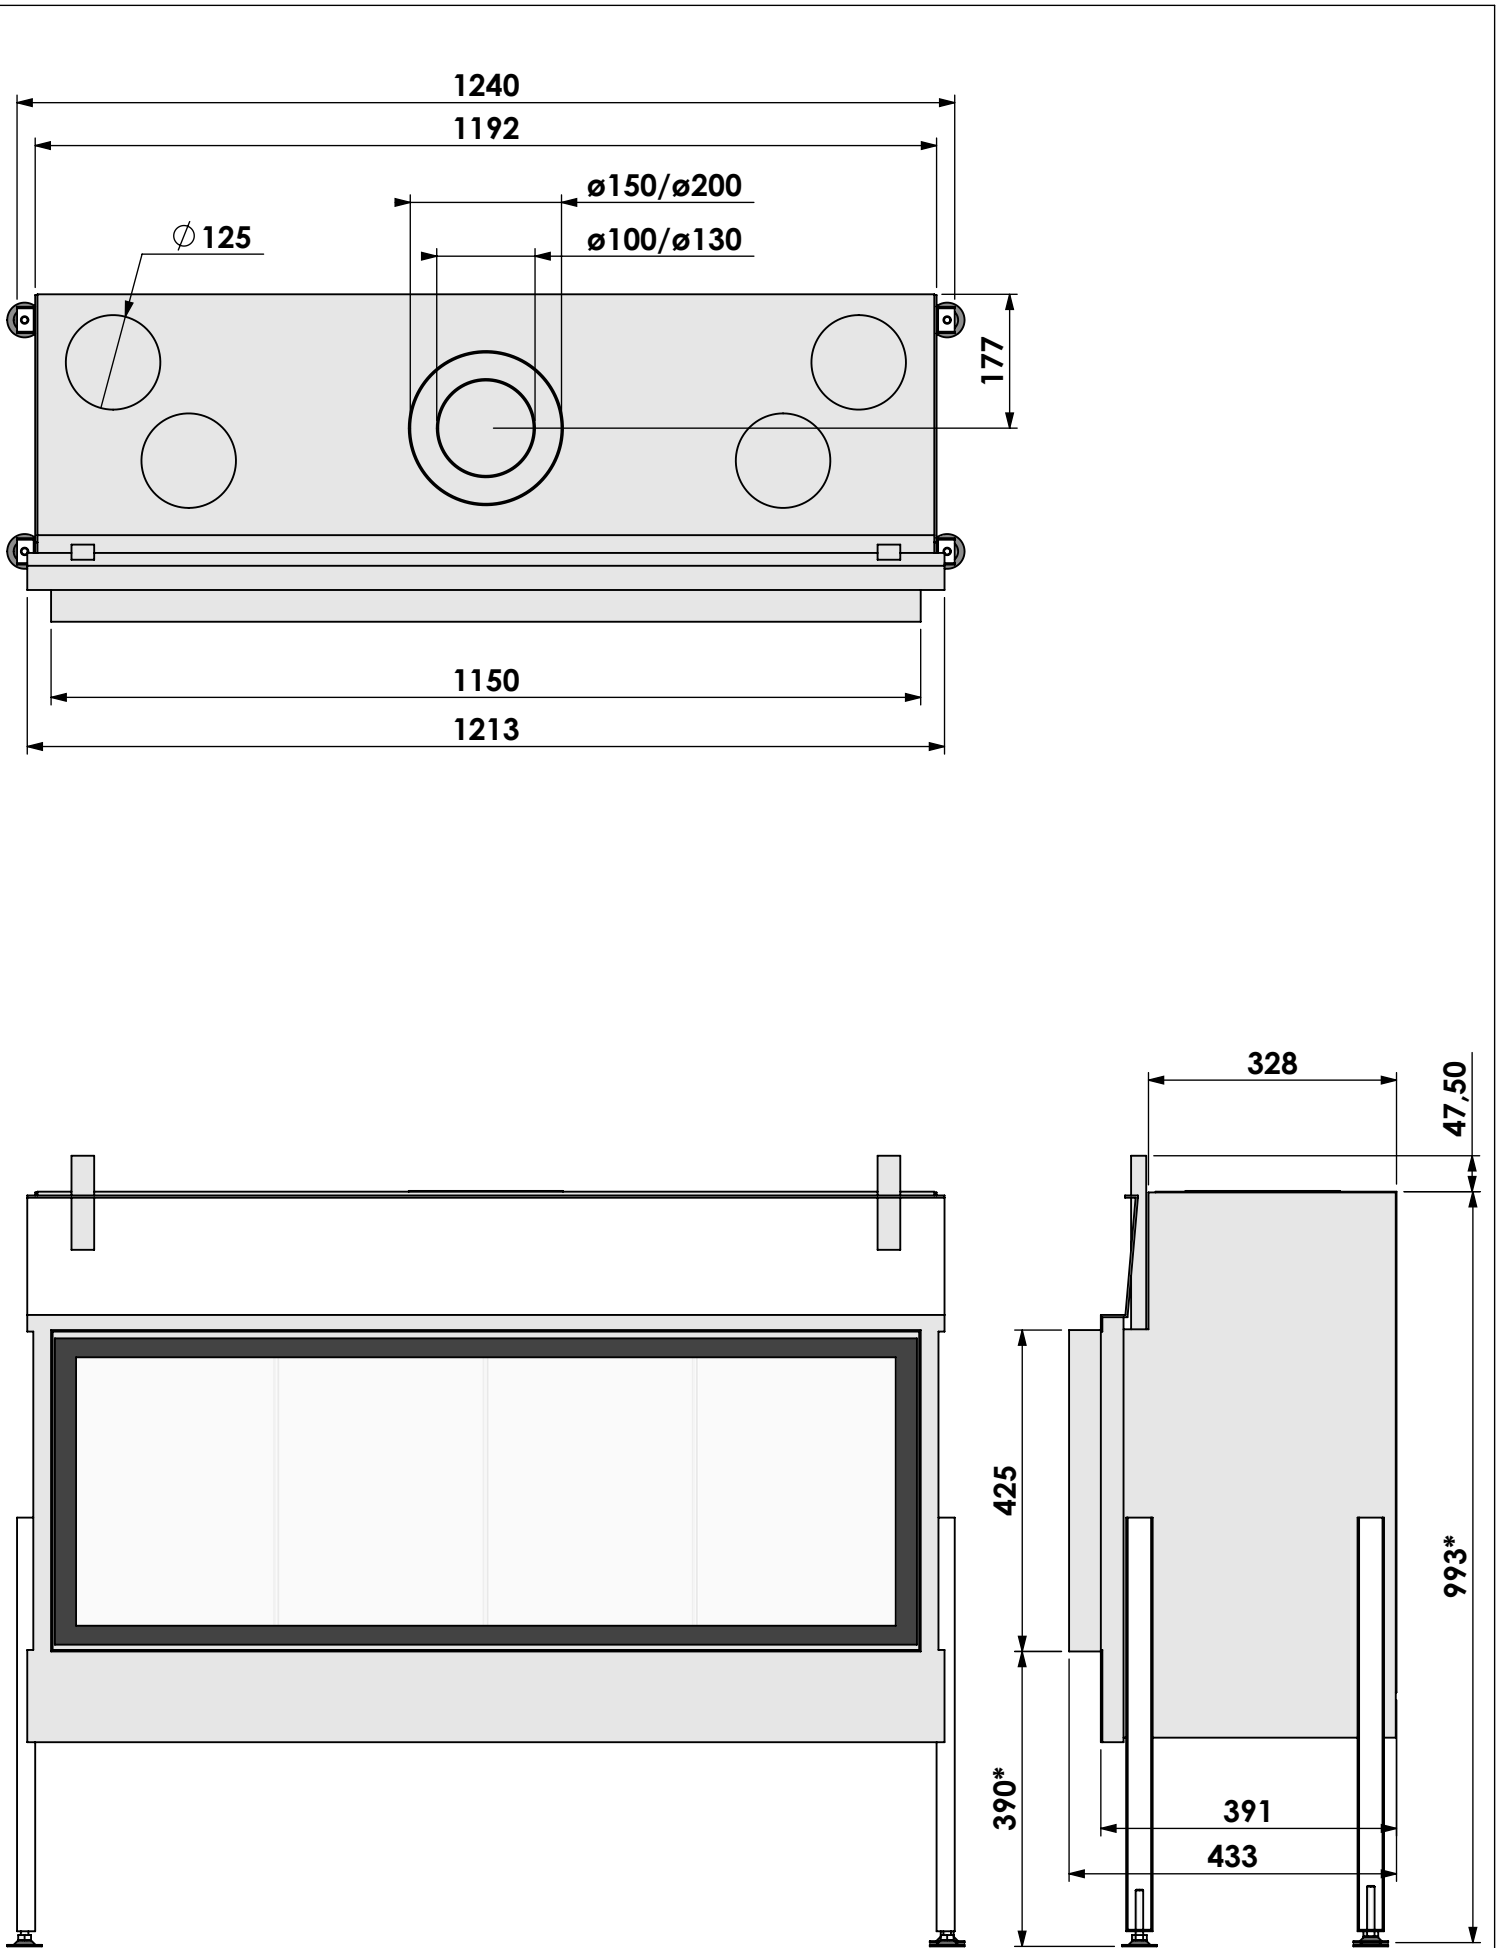

American

Scale:

1:10

Version:

0

Unit:

mm

\* = optional extended adjustable legs max. + 350 mm

Projection: American

Scale: 1:10

Unit: mm

Version:

0

\* = optional extended adjustable legs max. + 350 mm

**bellfires**

Barbas Bellfires B.V.  
 Hallenstraat 17  
 5531 AB Bladel  
 The Netherlands  
[www.barbasbellfires.com](http://www.barbasbellfires.com)

Projection:

American

Scale:

1:10

Unit:

mm

Version:

0

Modifications reserved

Scale: **1:10**  
 Unit: **mm**

Version: **0**