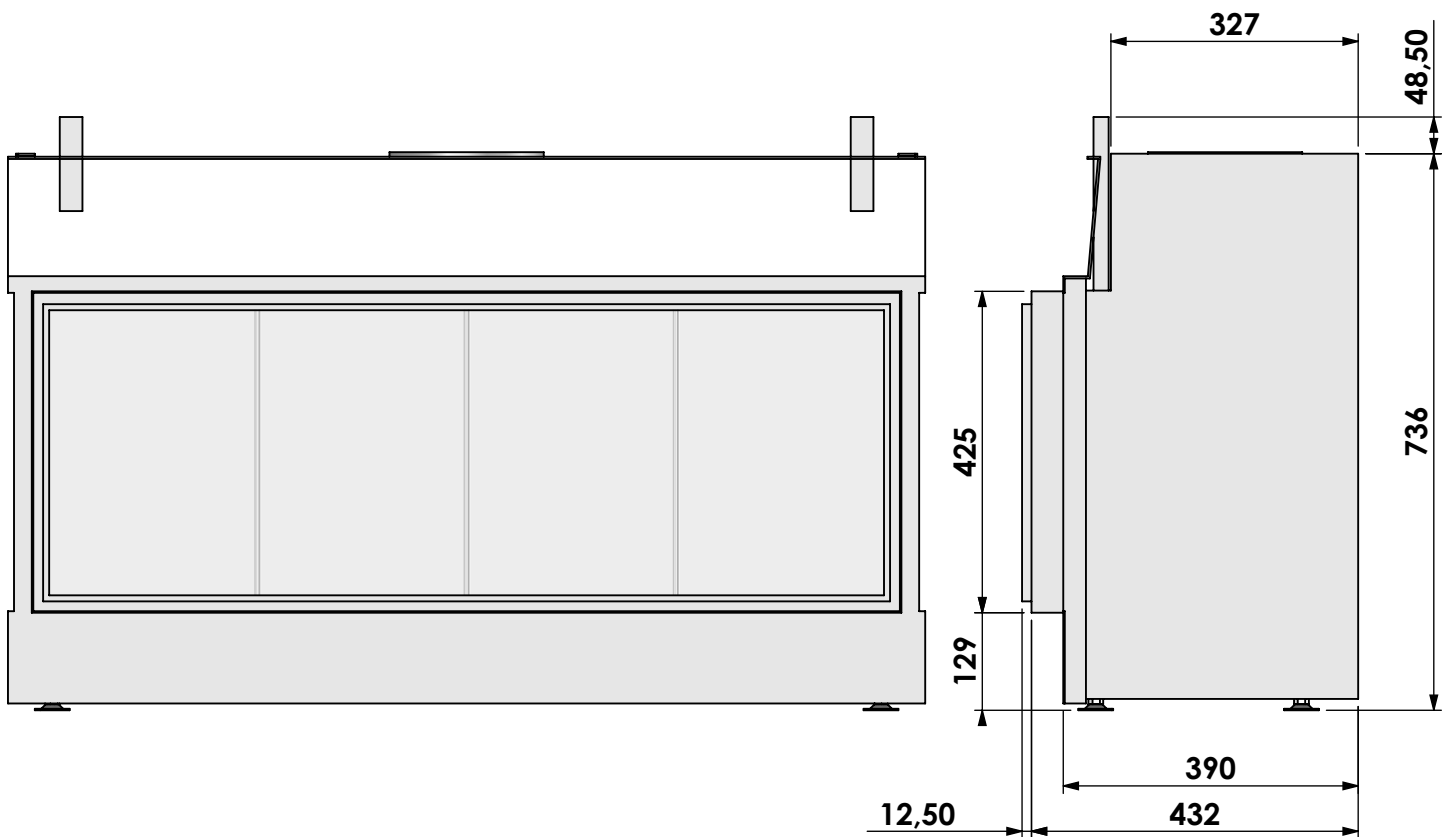

bellfires

Barbas Bellfires B.V.
Hallenstraat 17
5531 AB Bladel
The Netherlands
www.barbasbellfires.com

Name: **HBM-3 floating frame**

Modifications reserved

Projection:

American

Scale:

1:10

Version:

0

Unit:

mm