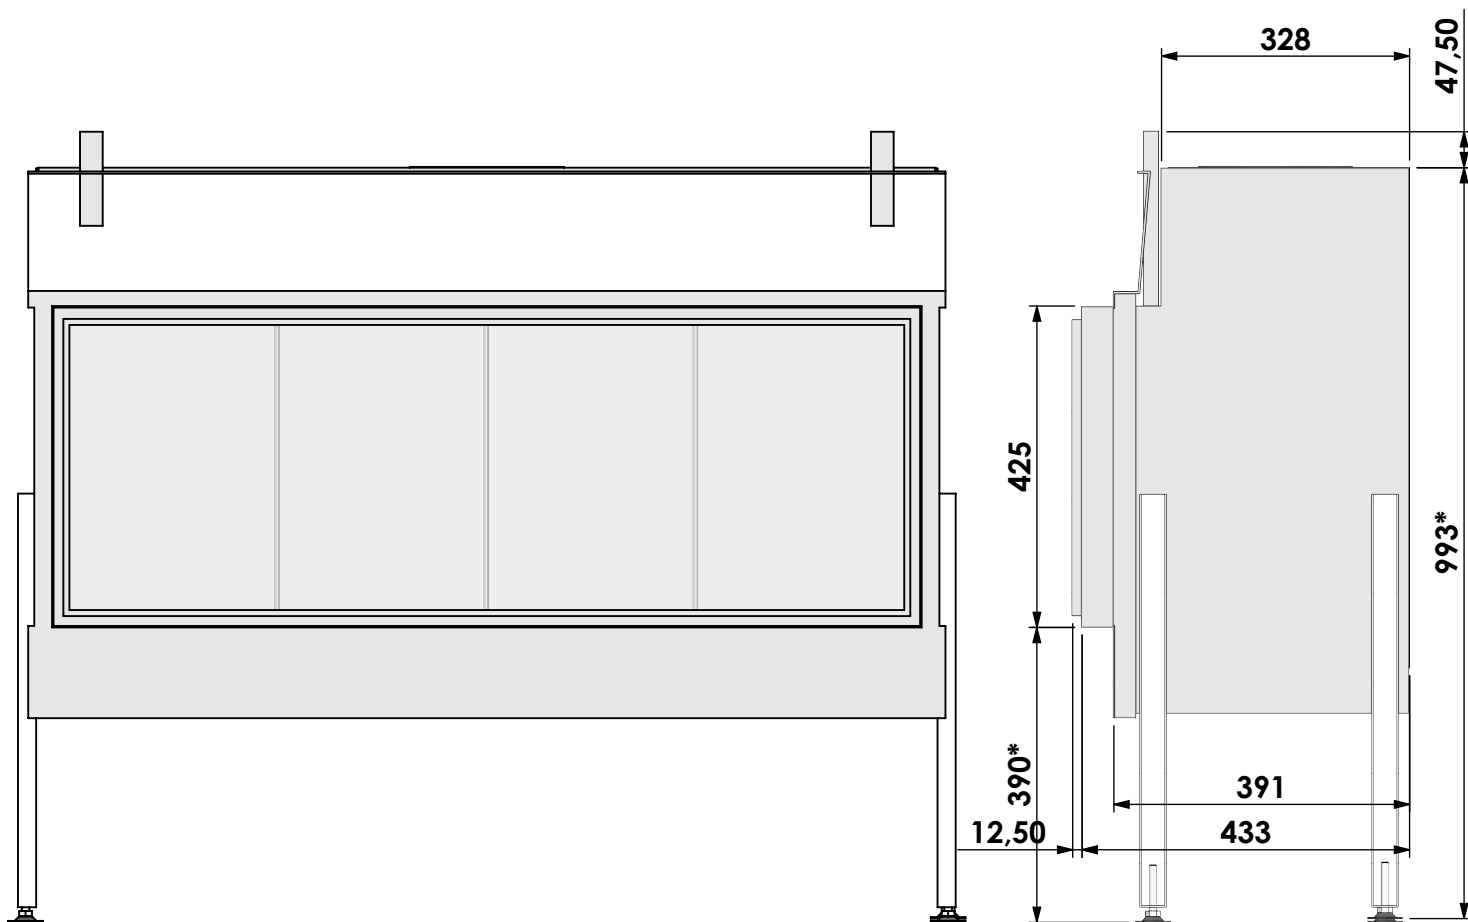

American

Scale:

1:10

Version:

0

Unit:

mm

\* = optional extended adjustable legs max. + 350 mm