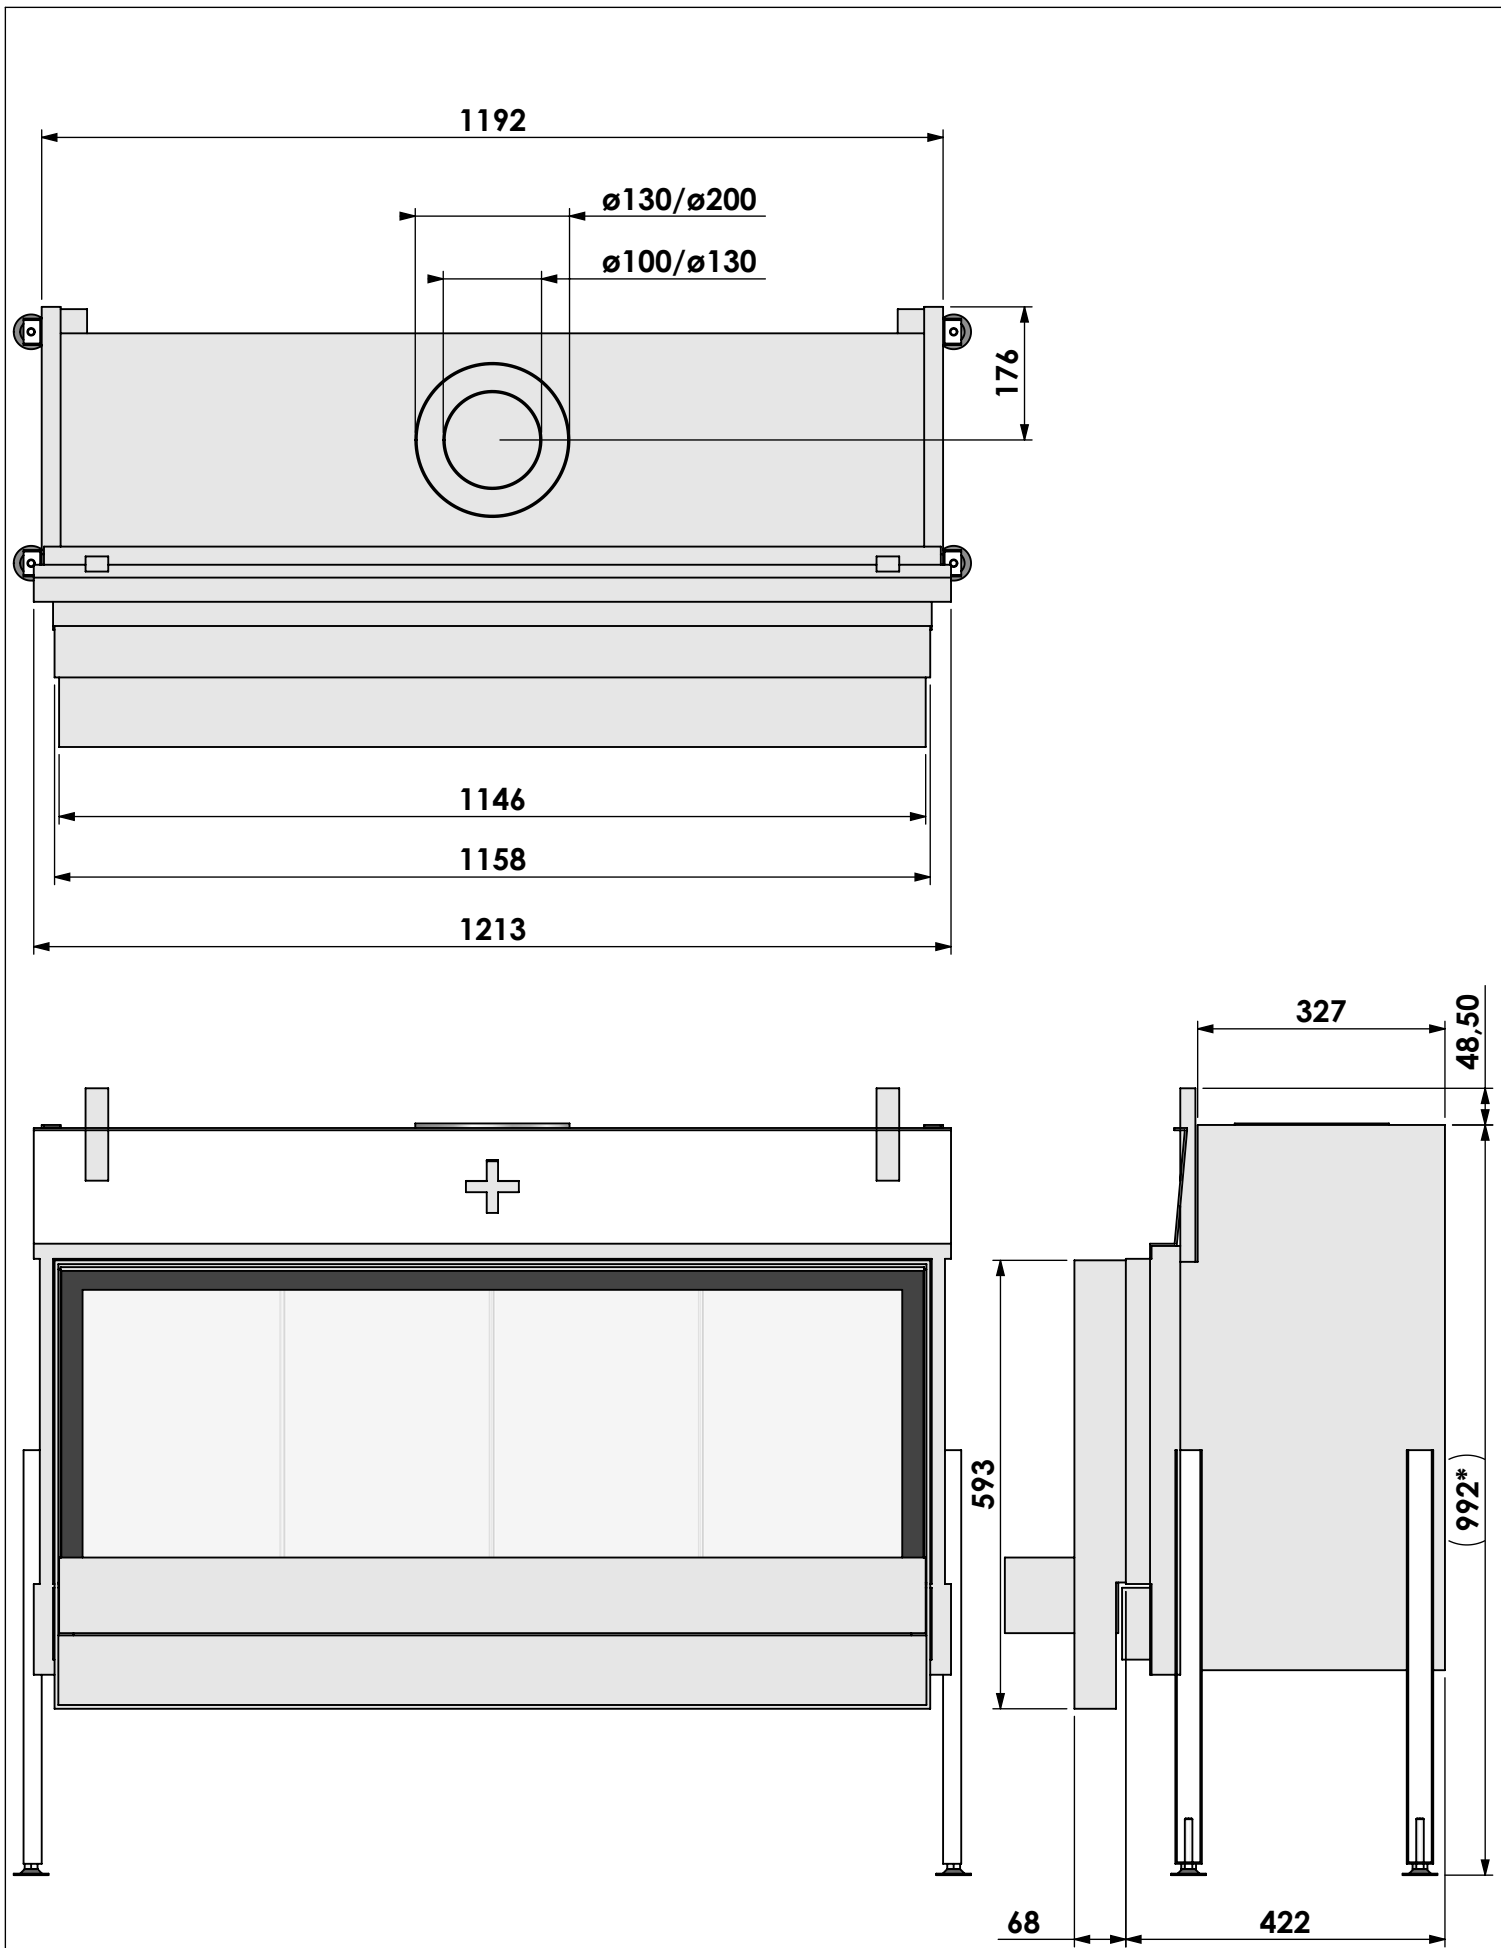

American

Scale:

1:10

Version:

0

Unit:

mm

\* = optional extended adjustable legs max. + 350 mm

Projection:

American

Scale:

1:10

Unit:

mm

Version:

0

Modifications reserved

Scale: **1:10**  
 Unit: **mm**

Version: **0**