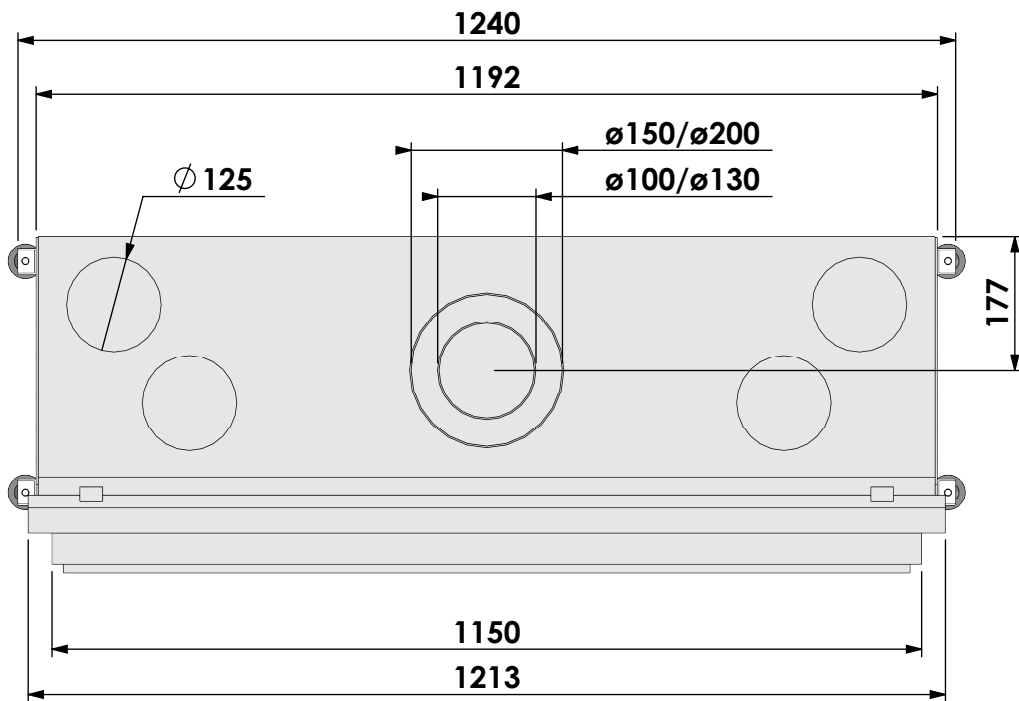

American

Scale:

1:10

Version:

0

Unit:

mm

\* = optional extended adjustable legs max. + 350 mm

Projection: American

Scale: 1:10

Unit: mm

Version:

0

\* = optional extended adjustable legs max. + 350 mm

**bellfires**

Barbas Bellfires B.V.  
 Hallenstraat 17  
 5531 AB Bladel  
 The Netherlands  
[www.barbasbellfires.com](http://www.barbasbellfires.com)

Projection:

American

Scale:

1:10

Unit:

mm

Version:

0

Modifications reserved

Scale: **1:10**  
 Unit: **mm**

Version: **0**