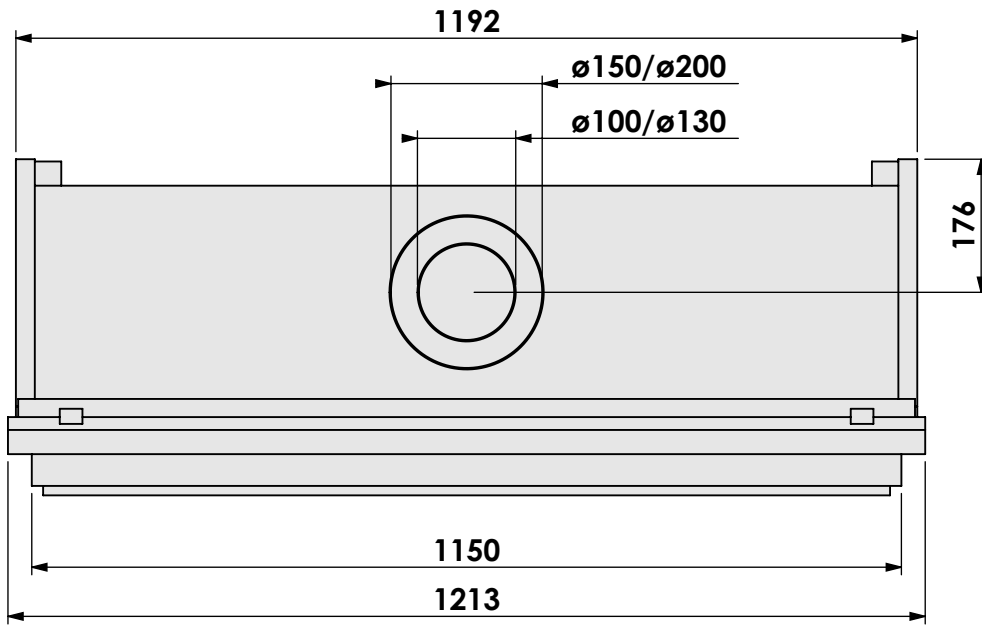

American

Scale:

1:10

Version:

0

Unit:

mm

**bellfires**

American

Scale:

1:10

Version:

0

Unit:

mm

\* = optional extended adjustable legs max. + 350 mm

Projection:

American

Scale:

1:10

Unit:

mm

Version:

0

Modifications reserved

Scale: **1:10**  
 Unit: **mm**

Version: **0**