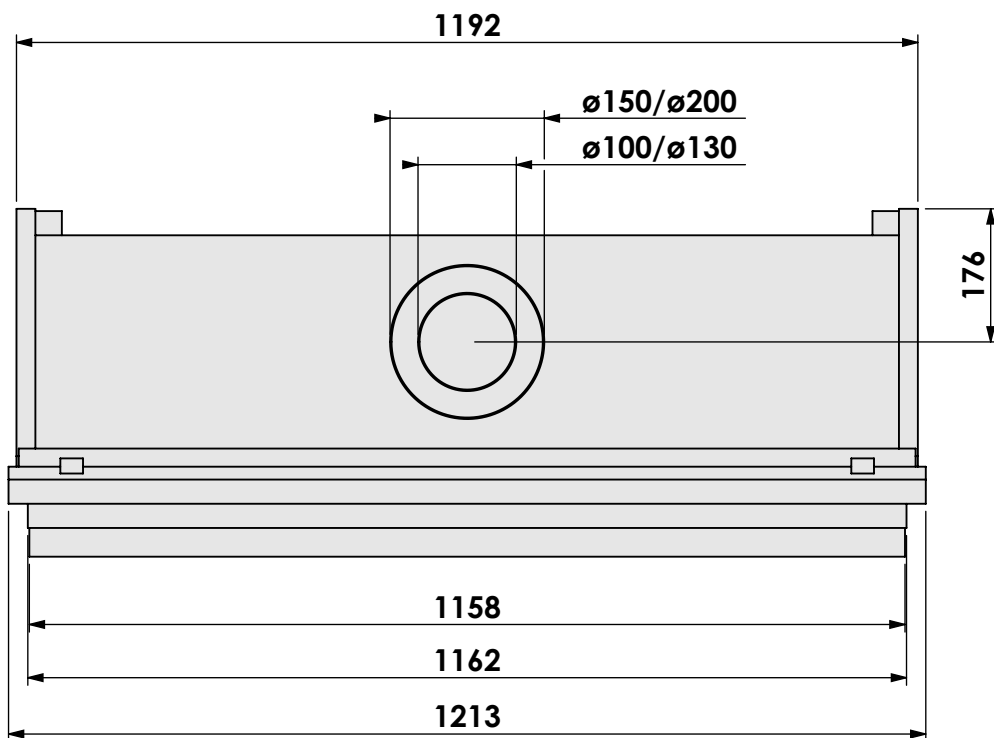

Projection: American

Scale: 1:10

Unit: mm

Version:

0

\* = optional extended adjustable legs max. + 350 mm

**bellfires**

Barbas Bellfires B.V.  
 Hallenstraat 17  
 5531 AB Bladel  
 The Netherlands  
[www.barbasbellfires.com](http://www.barbasbellfires.com)

Name: **HBM-3 hidden door convection casing**

Modifications reserved

Projection: American

Scale: 1:10

Unit: mm

Version:

0

**bellfires**

Projection:

American

Scale:

1:10

Unit:

mm

Version:

0

Modifications reserved

Scale: **1:10**  
 Unit: **mm**

Version: **0**