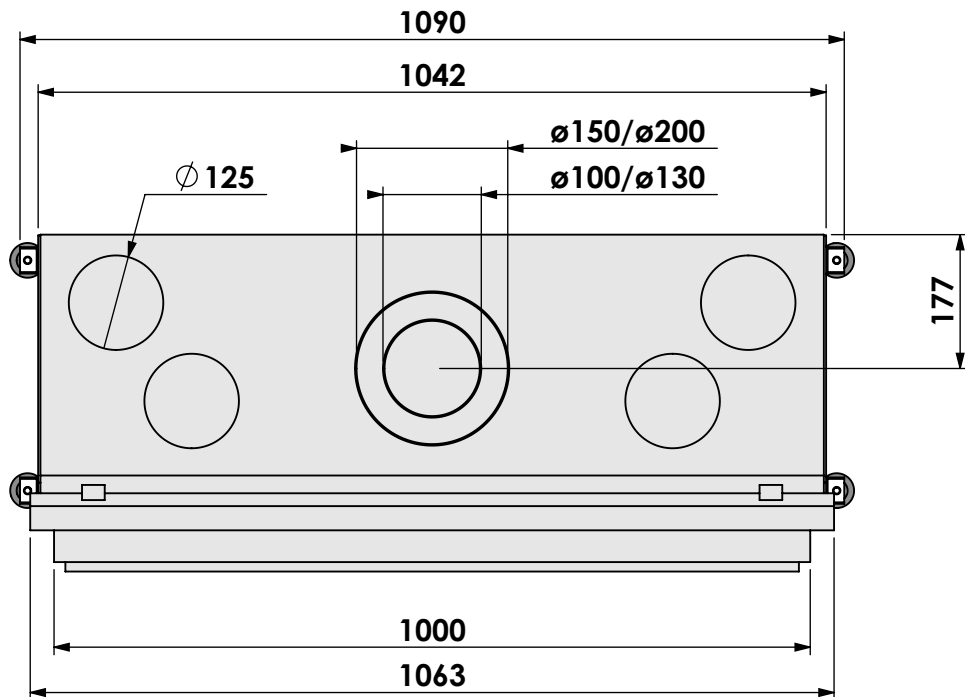

Scale:

1:10

Version:

0

Unit:

mm

* = optional extended adjustable legs max. + 350 mm

bellfires

Projection:

American

Scale:

1:10

Version:

0

Unit:

mm

Projection:

American

Scale: **1:10**

Unit: **mm**

Version:

0