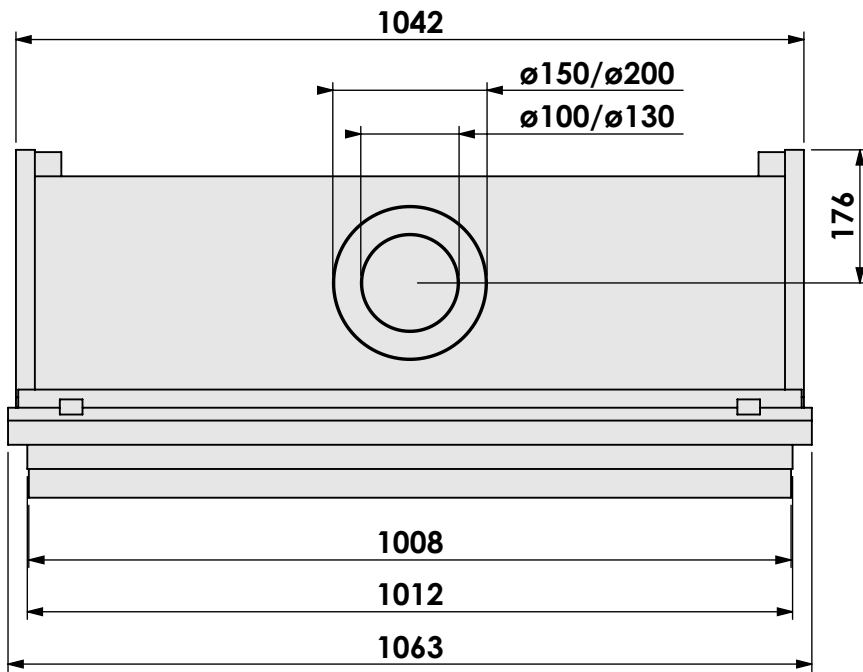

bellfires

Barbas Bellfires B.V.
Hallenstraat 17
5531 AB Bladel
The Netherlands
www.barbasbellfires.com

Name: **HBS-3 hidden door+ 7cm**

Modifications reserved

Projection:

American

Scale:

1:10

Version:

0

Unit:

mm