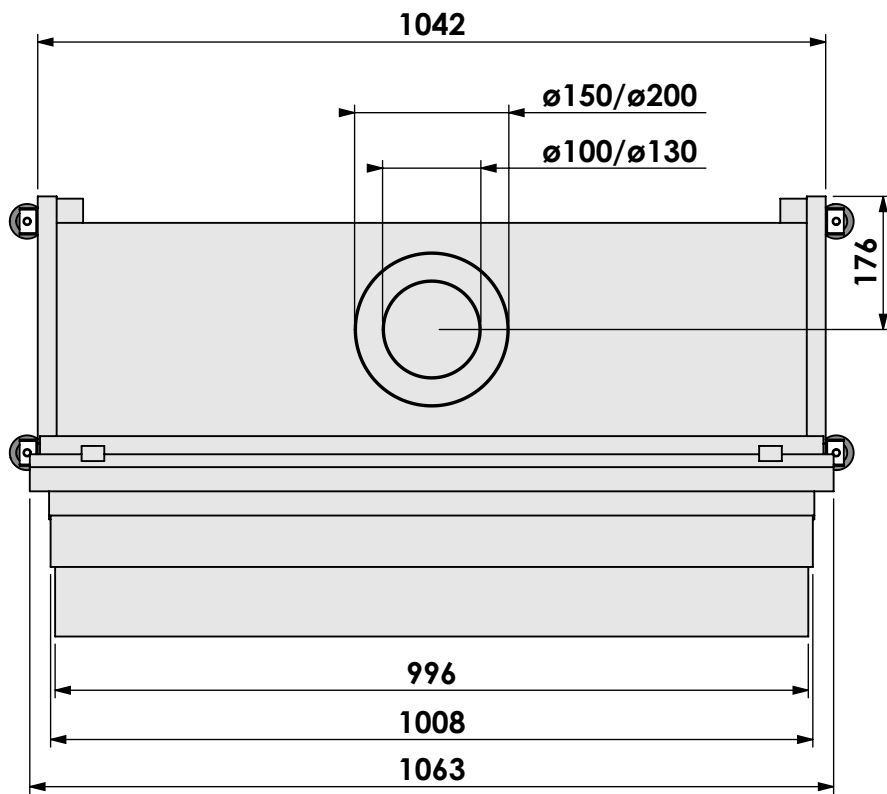

Scale:

1:10

Version:

0

Unit:

mm

* = optional extended adjustable legs max. + 350 mm

bellfires

Projection:

American

Scale:

1:10

Version:

0

Unit:

mm

bellfires

Barbas Bellfires B.V.
Hallenstraat 17
5531 AB Bladel
The Netherlands
www.barbasbellfires.com

Name: **HBS-3 hidden door+ 10cm**

Modifications reserved

Projection: American

Scale: 1:10

Unit: mm

Version: 0

Projection:

American

Scale: **1:10**

Unit: **mm**

Version:

0