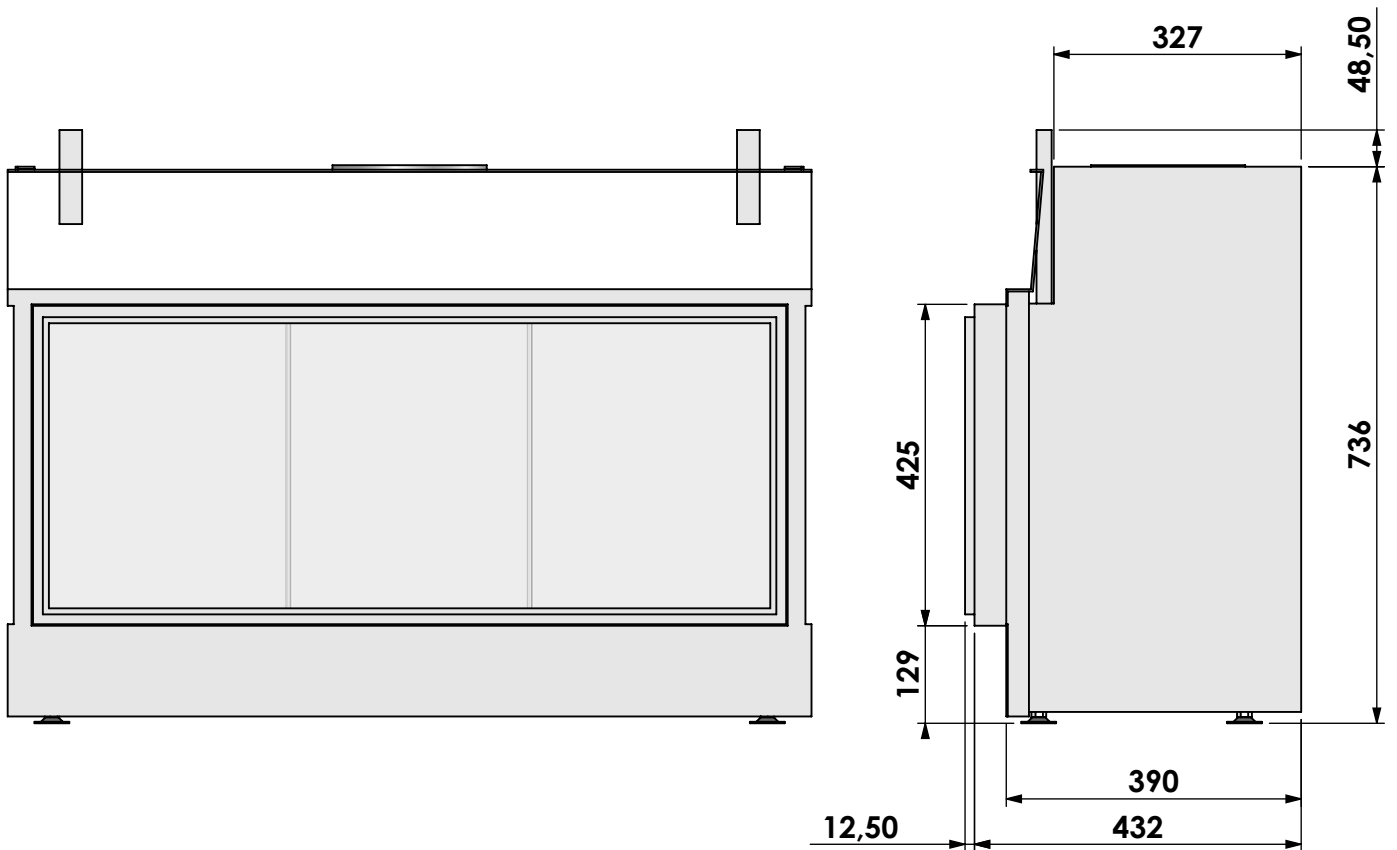

bellfires

Barbas Bellfires B.V.
Hallenstraat 17
5531 AB Bladel
The Netherlands
www.barbasbellfires.com

Name: **HBS-3 floating frame**

Modifications reserved

Projection:

American

Scale:

1:10

Version:

0

Unit:

mm