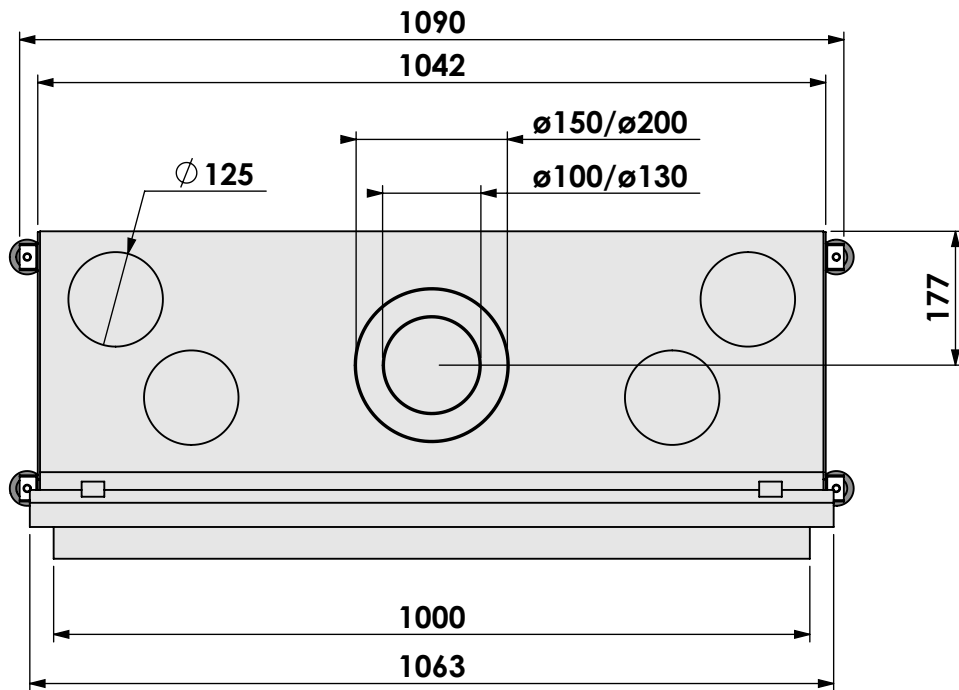

* = optional extended adjustable legs max. + 350 mm

bellfires

Barbas Bellfires B.V.
Hallenstraat 17
5531 AB Bladel
The Netherlands
www.barbasbellfires.com

Name: **HBS-3 hidden door convection casing**

Modifications reserved

Scale: **1:10**
Unit: **mm**

Version: **0**