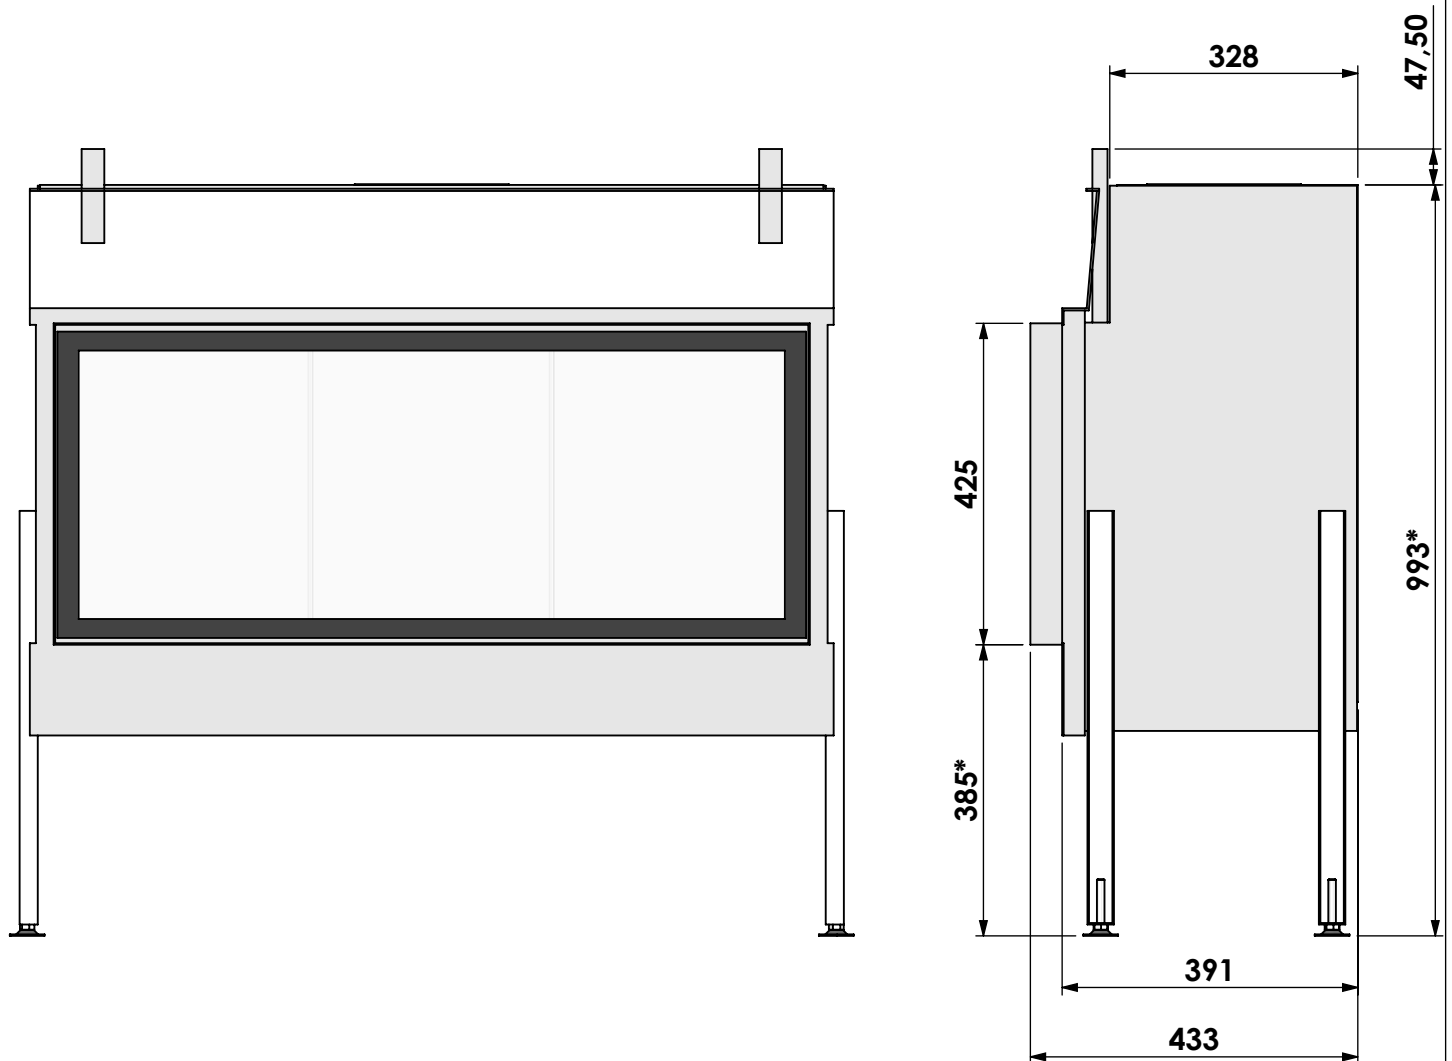

* = optional extended adjustable legs max. + 350 mm

bellfires

Barbas Bellfires B.V.
Hallenstraat 17
5531 AB Bladel
The Netherlands
www.barbasbellfires.com

Name: **HBS-3 hidden door convection casing**

Modifications reserved

Scale: **1:10**
Unit: **mm**

Version: **0**