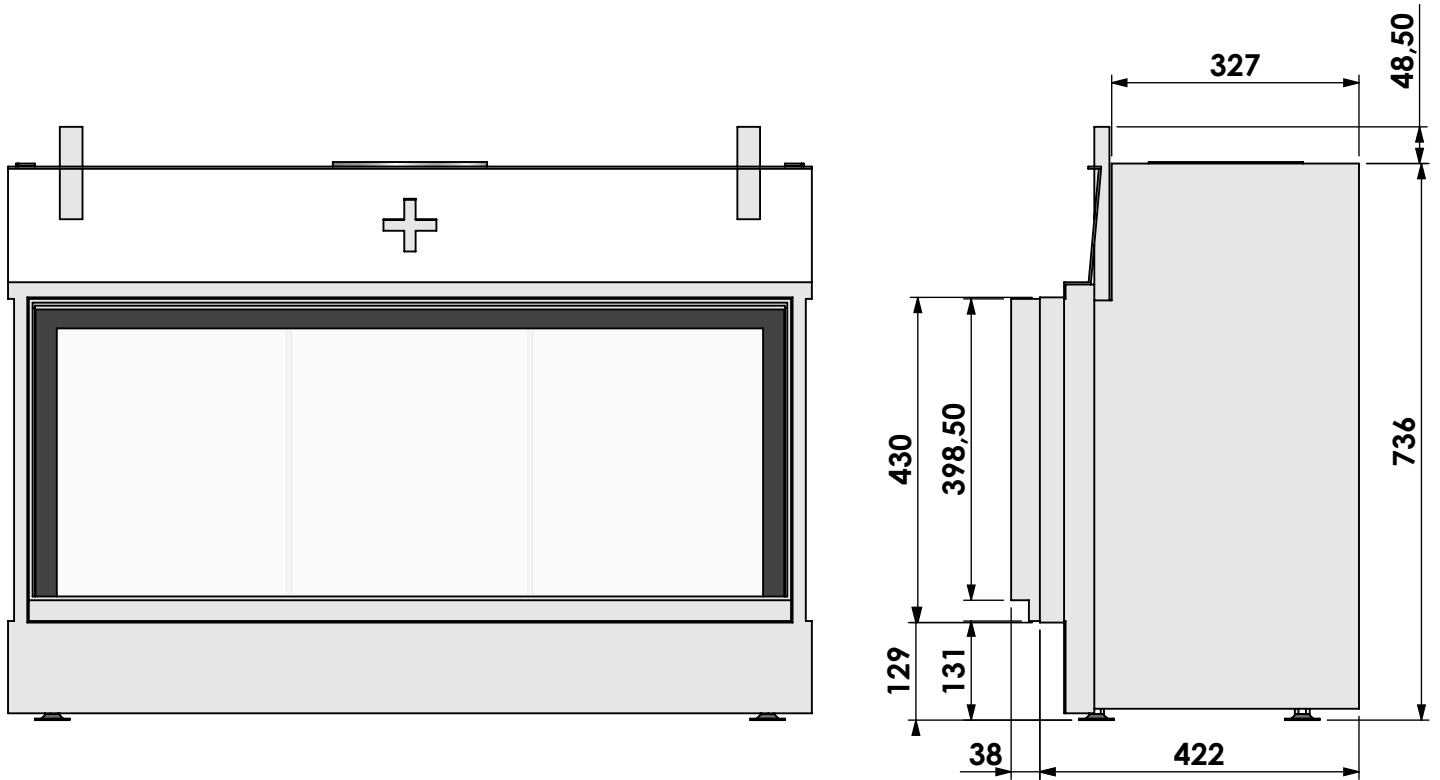

bellfires

Barbas Bellfires B.V.
Hallenstraat 17
5531 AB Bladel
The Netherlands
www.barbasbellfires.com

Name: **HBS-3 hidden door+ 7cm**

Modifications reserved

Projection:

American

Scale:

1:10

Version:

0

Unit:

mm