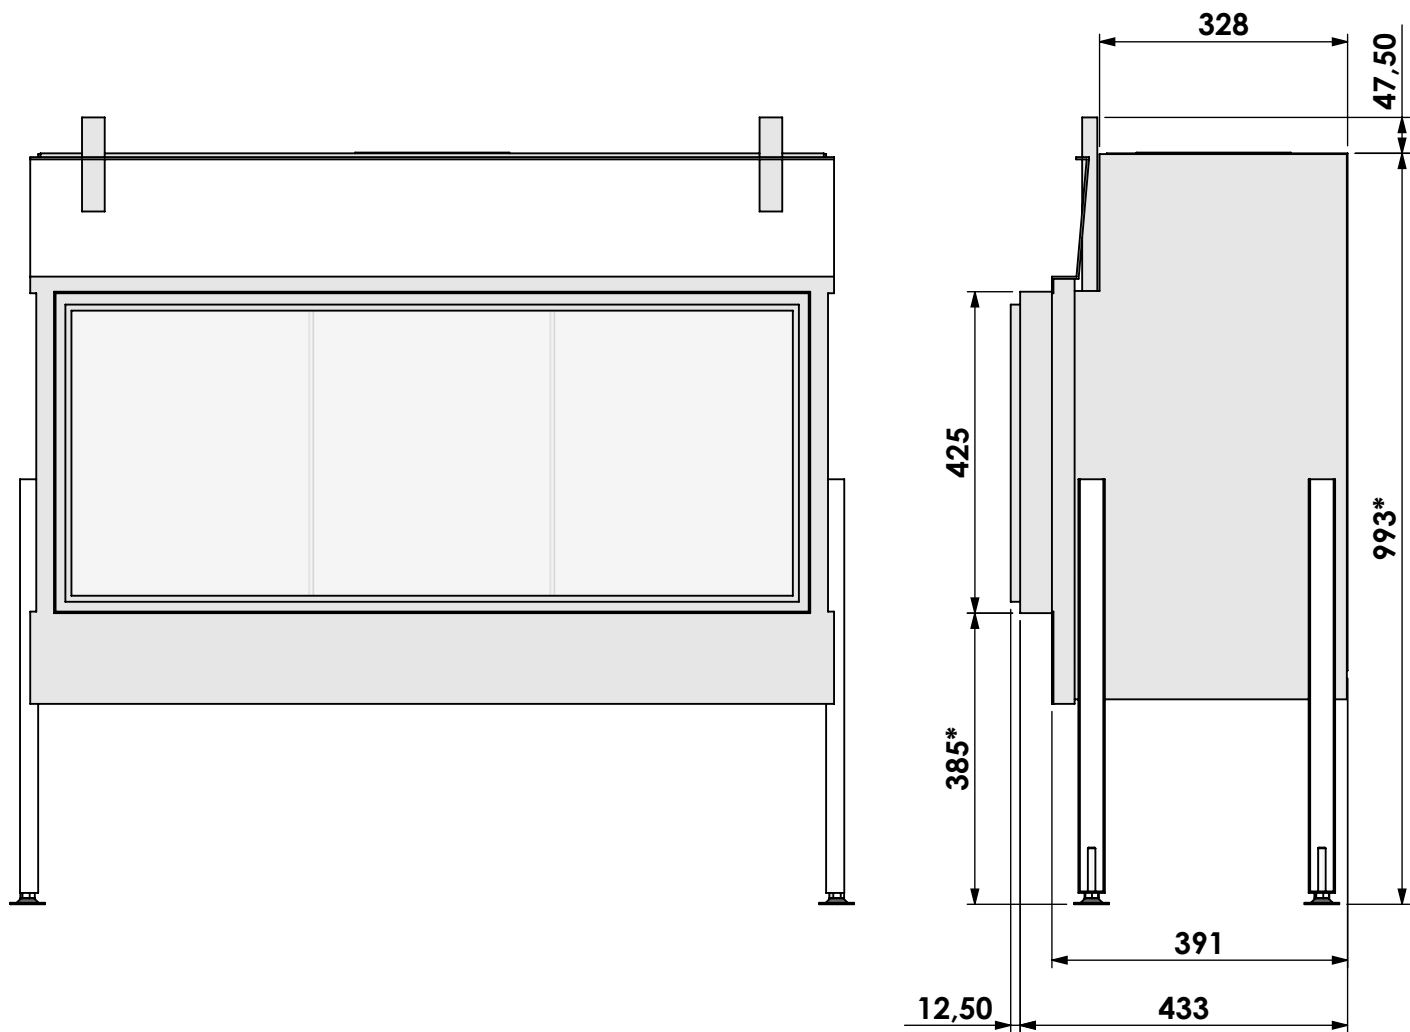

Scale:

1:10

Version:

0

Unit:

mm

* = optional extended adjustable legs max. + 350 mm

bellfires

Projection:

American

Scale: **1:10**

Unit: **mm**

Version:

0