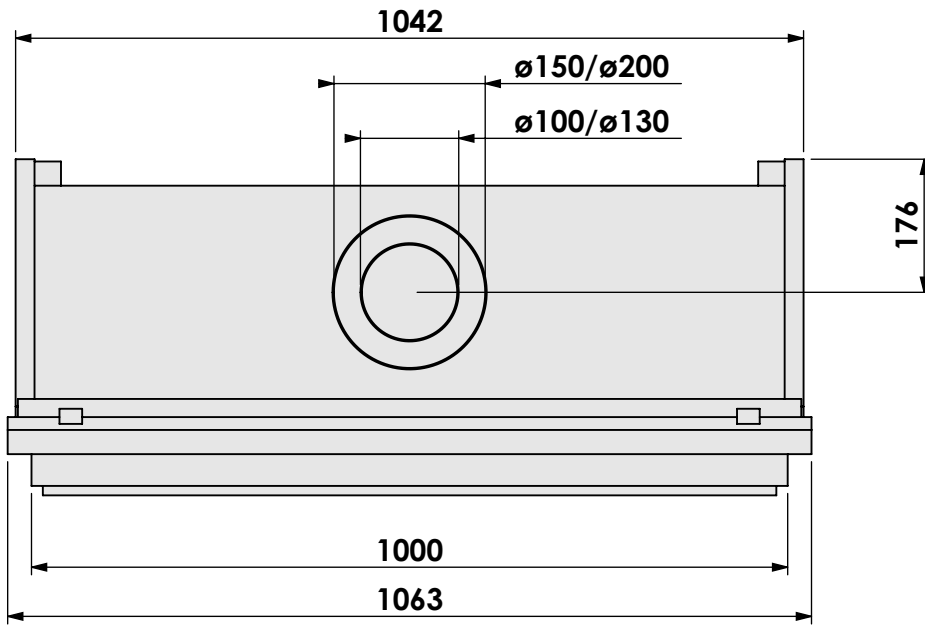

bellfires

Barbas Bellfires B.V.
Hallenstraat 17
5531 AB Bladel
The Netherlands
www.barbasbellfires.com

Name: **HBS-3 floating frame**

Modifications reserved

Projection:

American

Scale:

1:10

Version:

0

Unit:

mm