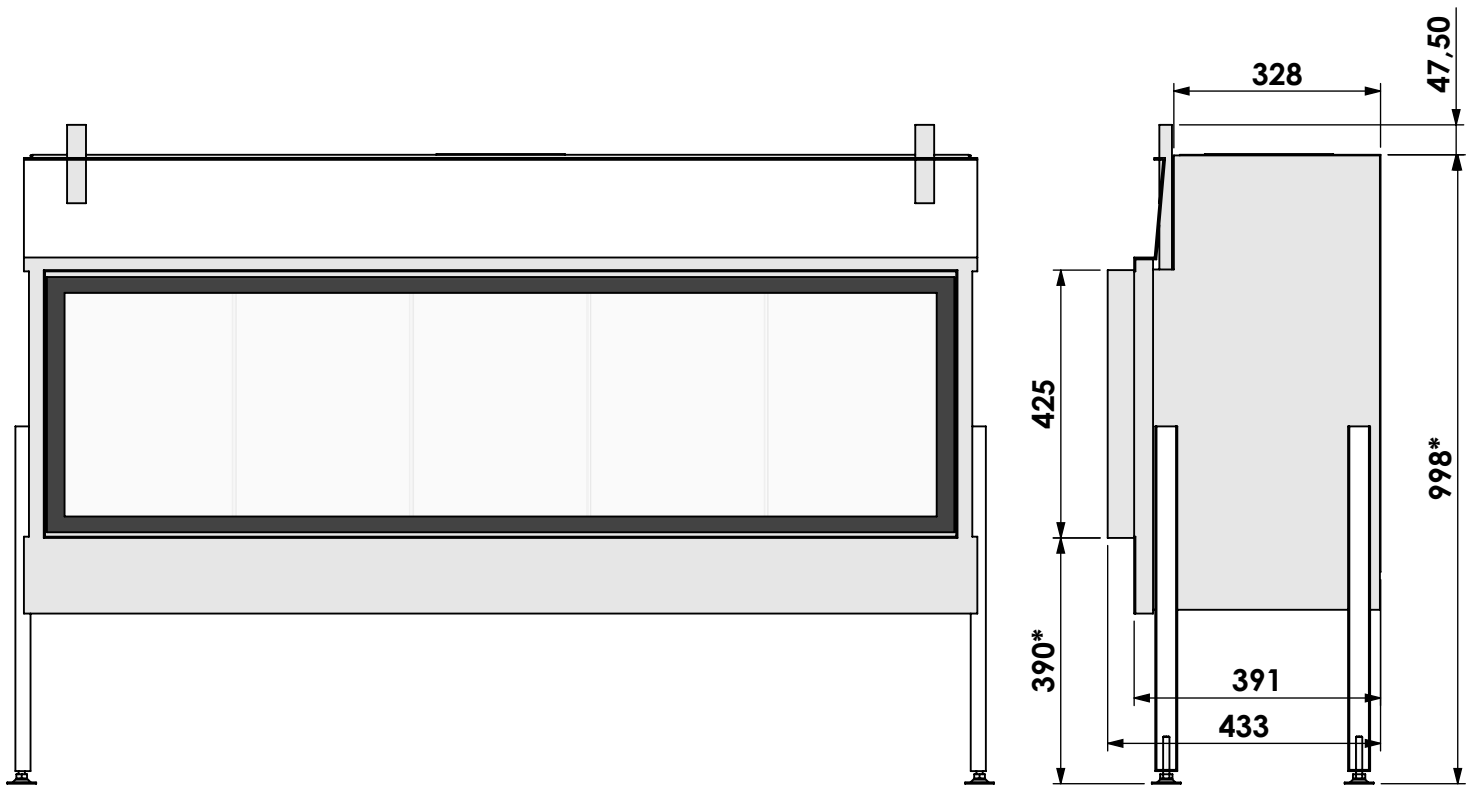

Version: **0**

* = optional extended adjustable legs max. + 350 mm

bellfires

Barbas Bellfires B.V.
Hallenstraat 17
5531 AB Bladel
The Netherlands
www.barbasbellfires.com

Name: **HBXL-3 hidden door convection casing**

Name: **HBXL-3 hidden door+ 10cm stone bar**

Modifications reserved

Projection: American

Scale: **1:12**
 Unit: **mm**

Version: **0**