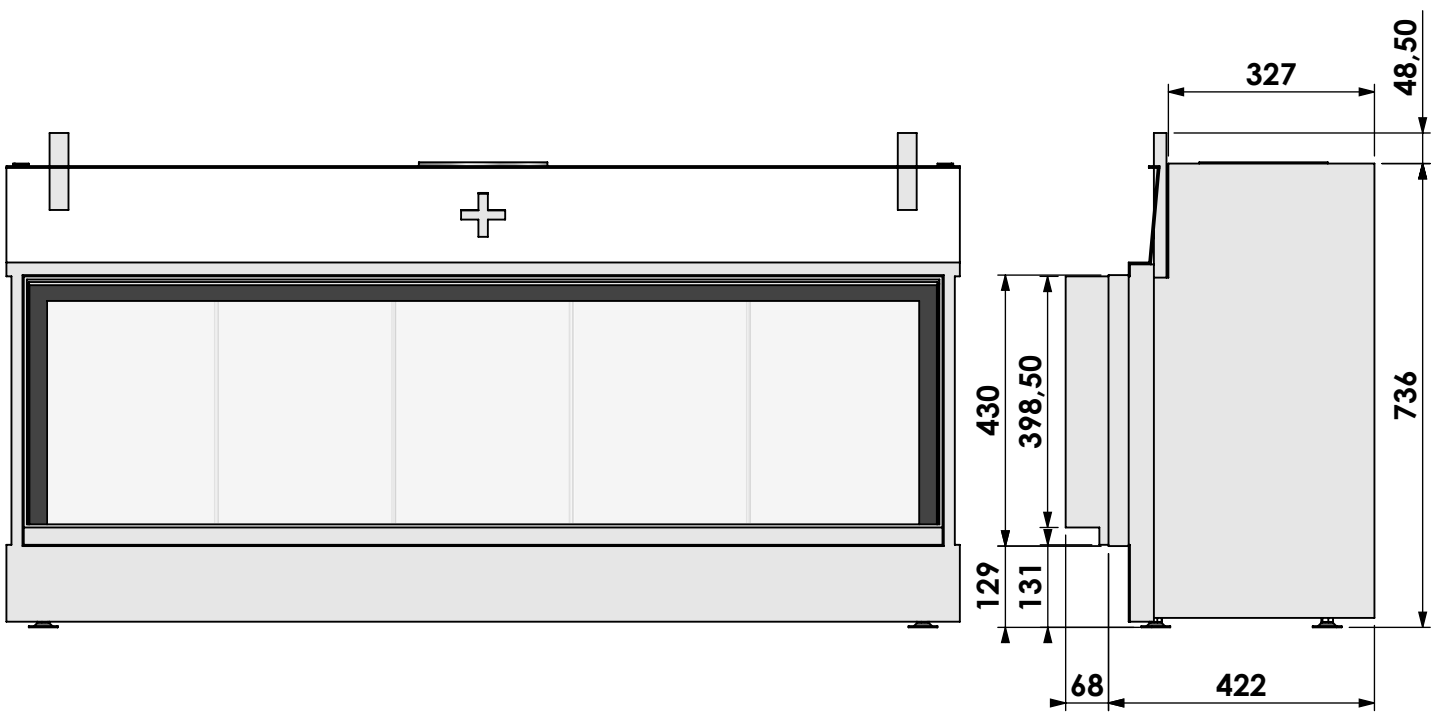

bellfires

Barbas Bellfires B.V.
Hallenstraat 17
5531 AB Bladel
The Netherlands
www.barbasbellfires.com

Name: **HBXL-3 hidden door+ 10cm**

Modifications reserved

Scale: **1:12**
Unit: **mm**

Version: **0**