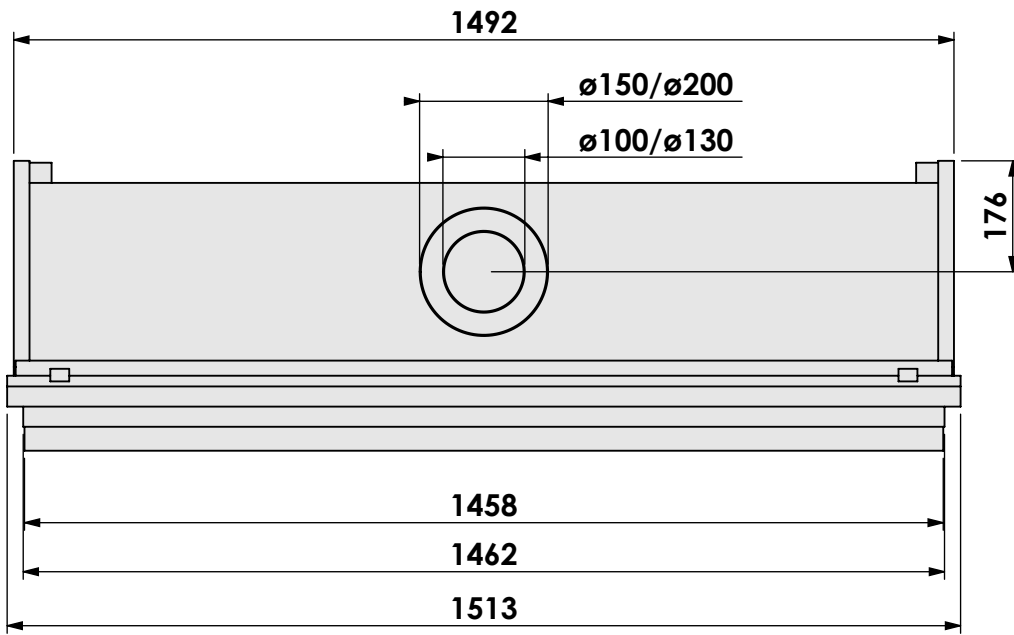

Version: **0**

* = optional extended adjustable legs max. + 350 mm

bellfires

Barbas Bellfires B.V.
Hallenstraat 17
5531 AB Bladel
The Netherlands
www.barbasbellfires.com

Name: **HBXL-3 hidden door convection casing**

Modifications reserved

Scale: **1:12**
Unit: **mm**

Version: **0**

bellfires

Barbas Bellfires B.V.
Hallenstraat 17
5531 AB Bladel
The Netherlands
www.barbasbellfires.com

Name: **HBXL-3 hidden door+ 7cm**

Modifications reserved

Projection: American

Scale: **1:12**
Unit: **mm**

Version: **0**

bellfires

Barbas Bellfires B.V.
 Hallenstraat 17
 5531 AB Bladel
 The Netherlands
 www.barbasbellfires.com

Name: **HBXL-3 hidden door+ 10cm**

Name: **HBXL-3 hidden door+ 10cm stone bar**

Modifications reserved

Projection: American

Scale: **1:12**
 Unit: **mm**

Version: **0**