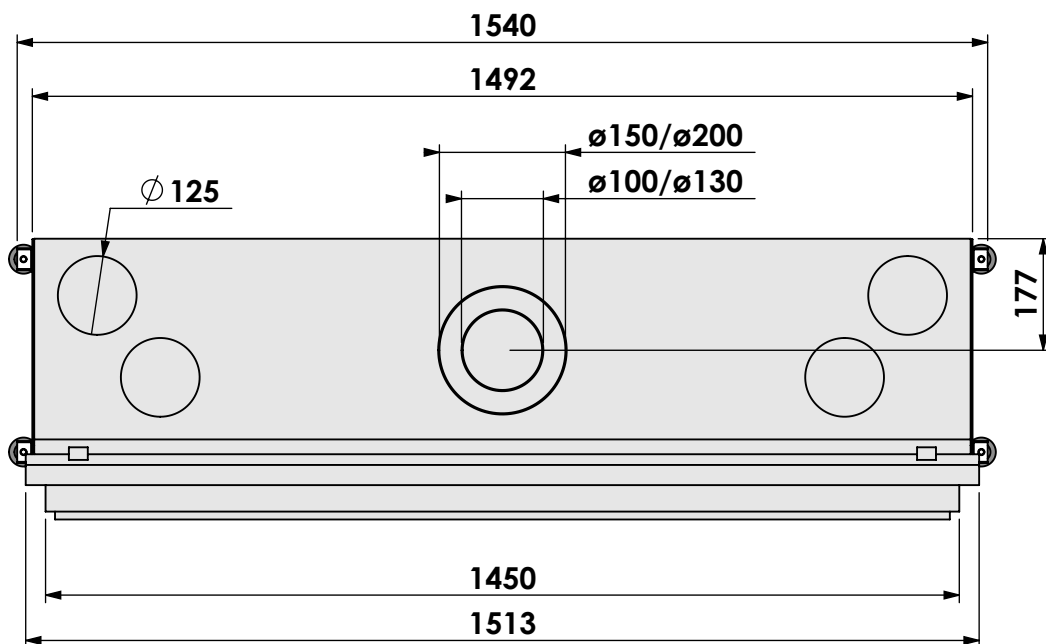

Barbas Bellfires B.V.
Hallenstraat 17
5531 AB Bladel
The Netherlands
www.barbasbellfires.com

Name: **HBXL-3 floating frame**

Modifications reserved

Scale: **1:12**
Unit: **mm**

Version: **0**

* = optional extended adjustable legs max. + 350 mm

Name: **HBXL-3 hidden door+ 10cm stone bar**

Modifications reserved

Projection: American

Scale: **1:12**
 Unit: **mm**

Version: **0**