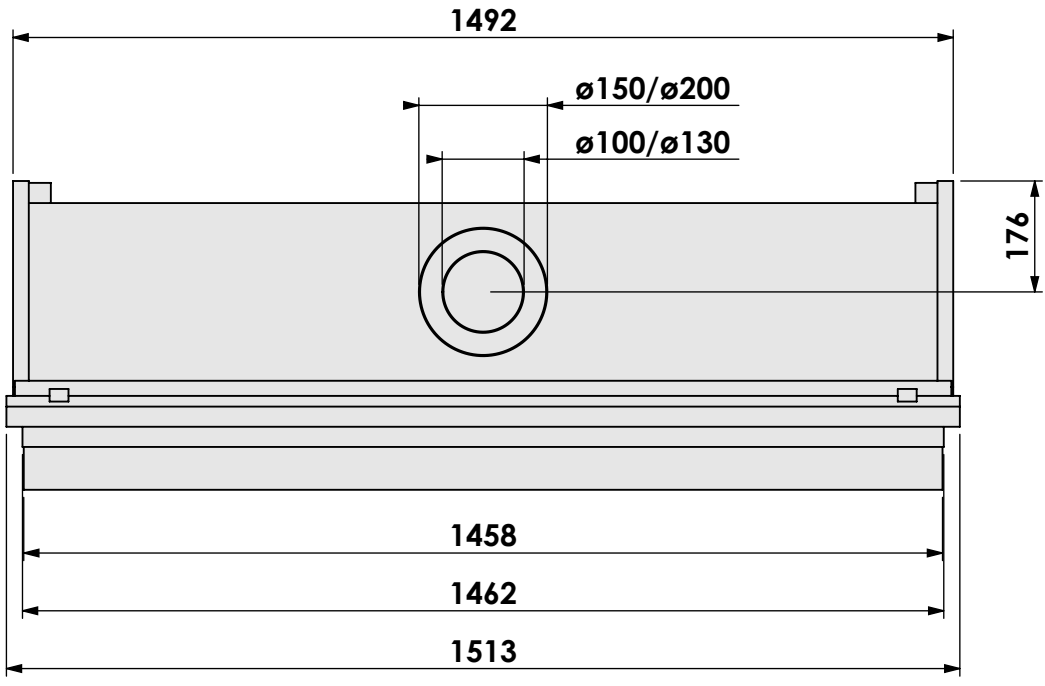

Modifications reserved

Scale: **1:12**
Unit: **mm**

Version: **0**

bellfires

Barbas Bellfires B.V.
Hallenstraat 17
5531 AB Bladel
The Netherlands
www.barbasbellfires.com

Name: **HBXL-3 hidden door+ 7cm**

Modifications reserved

Projection: American

Scale: **1:12**
Unit: **mm**

Version: **0**

bellfires

Barbas Bellfires B.V.
 Hallenstraat 17
 5531 AB Bladel
 The Netherlands
 www.barbasbellfires.com

Name: **HBXL-3 hidden door+ 10cm**

Name: **HBXL-3 hidden door+ 10cm stone bar**

Modifications reserved

Projection: American

Scale: **1:12**
 Unit: **mm**

Version: **0**