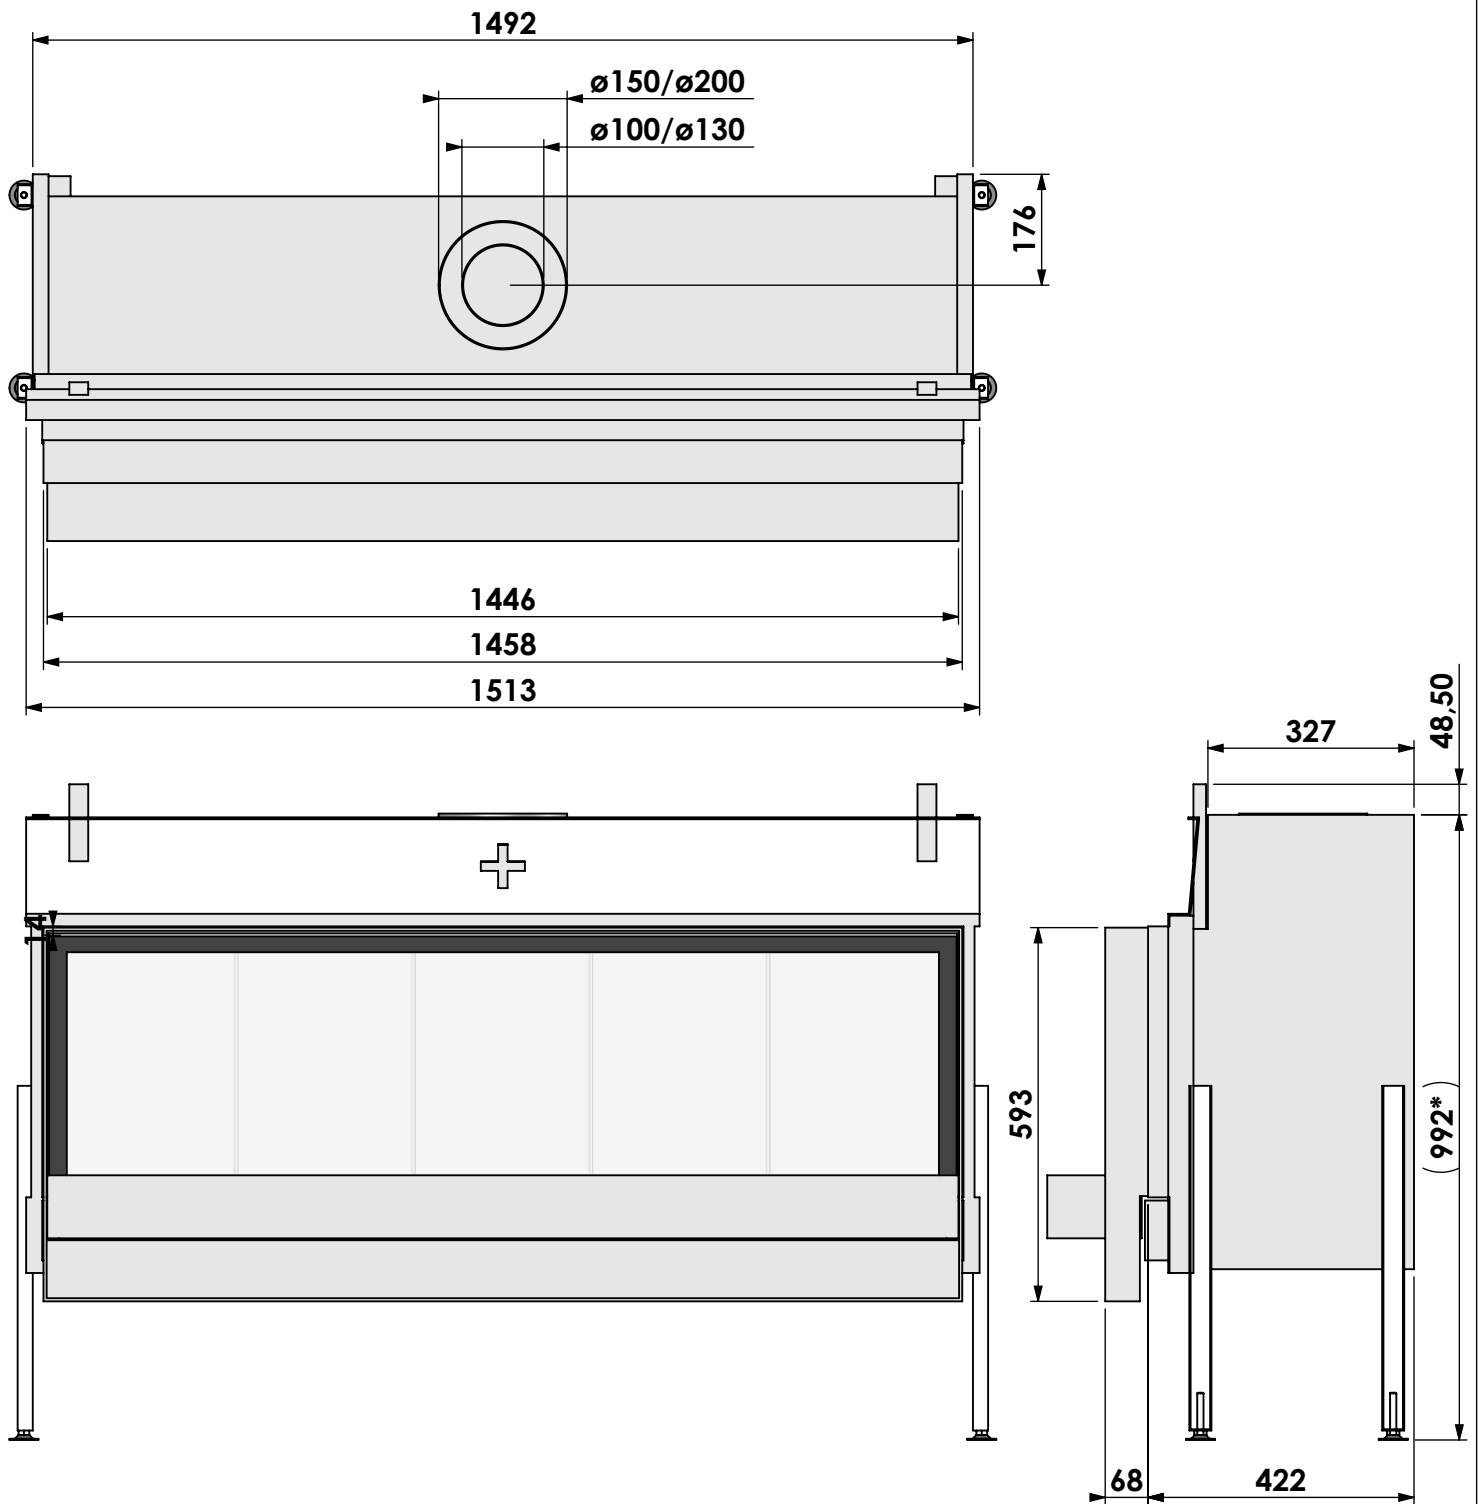

Projection: American

Scale: **1:12**
Unit: **mm**

Version: **0**

bellfires

Barbas Bellfires B.V.
 Hallenstraat 17
 5531 AB Bladel
 The Netherlands
 www.barbasbellfires.com

Name: **HBXL-3 hidden door+ 10cm**

Modifications reserved

Scale: **1:12**
 Unit: **mm**

Version: **0**

* = optional extended adjustable legs max. + 350 mm

bellfires

Barbas Bellfires B.V.
 Hallenstraat 17
 5531 AB Bladel
 The Netherlands
www.barbasbellfires.com

Name: **HBXL-3 hidden door+ 10cm stone bar**

Modifications reserved

Projection: American

Scale: **1:12**
 Unit: **mm**

Version: **0**