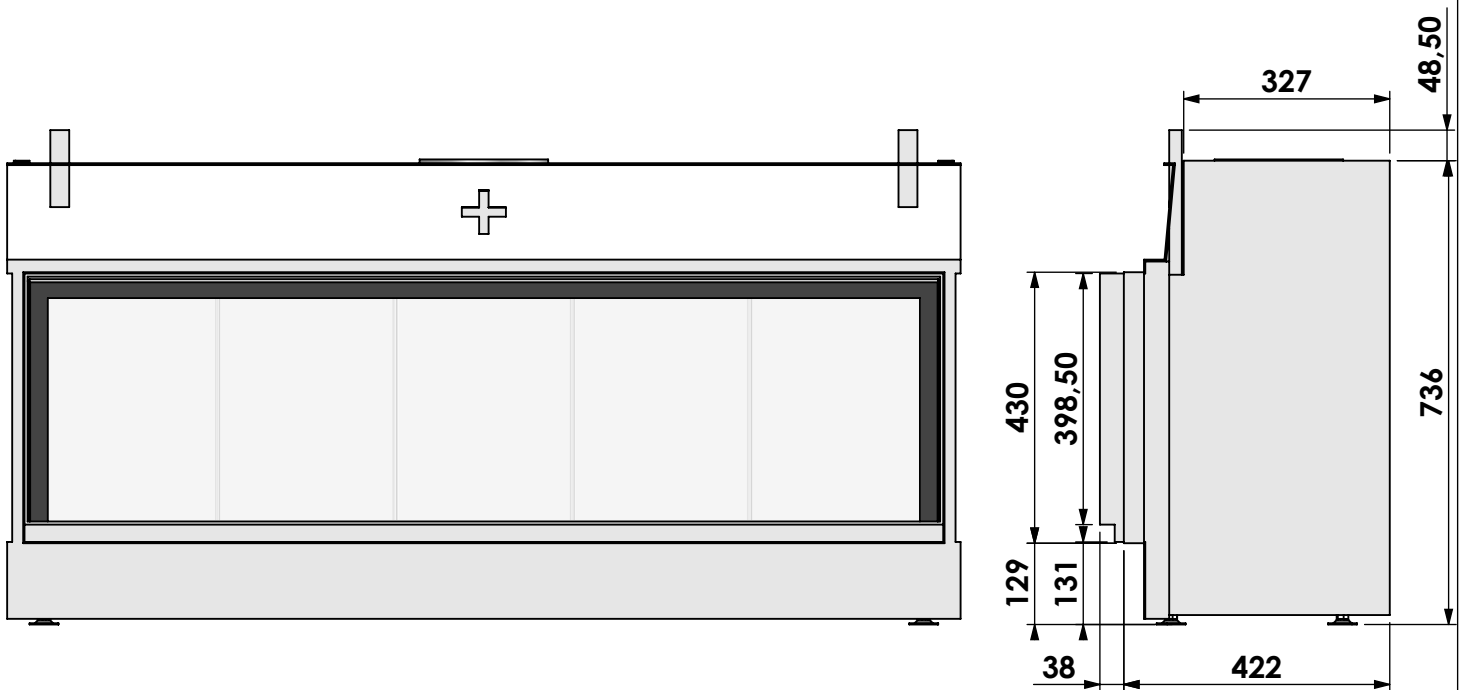

bellfires

Barbas Bellfires B.V.
Hallenstraat 17
5531 AB Bladel
The Netherlands
www.barbasbellfires.com

Name: **HBXL-3 hidden door+ 7cm**

Modifications reserved

Projection: American

Scale: **1:12**
Unit: **mm**

Version: **0**