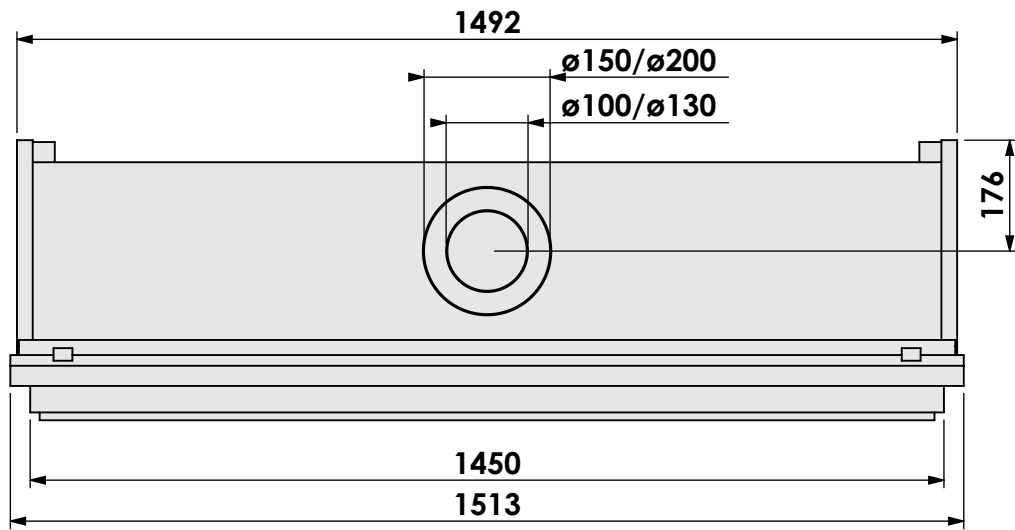

bellfires

Barbas Bellfires B.V.
Hallenstraat 17
5531 AB Bladel
The Netherlands
www.barbasbellfires.com

Name: **HBXL-3 hidden door**

Modifications reserved

Scale: **1:12**
Unit: **mm**

Version: **0**

bellfires

Barbas Bellfires B.V.
Hallenstraat 17
5531 AB Bladel
The Netherlands
www.barbasbellfires.com

Name: **HBXL-3 floating frame**

Modifications reserved

Scale: **1:12**
Unit: **mm**

Version: **0**

* = optional extended adjustable legs max. + 350 mm

Name: **HBXL-3 hidden door+ 10cm stone bar**

Modifications reserved

Projection: American

Scale: **1:12**
 Unit: **mm**

Version: **0**