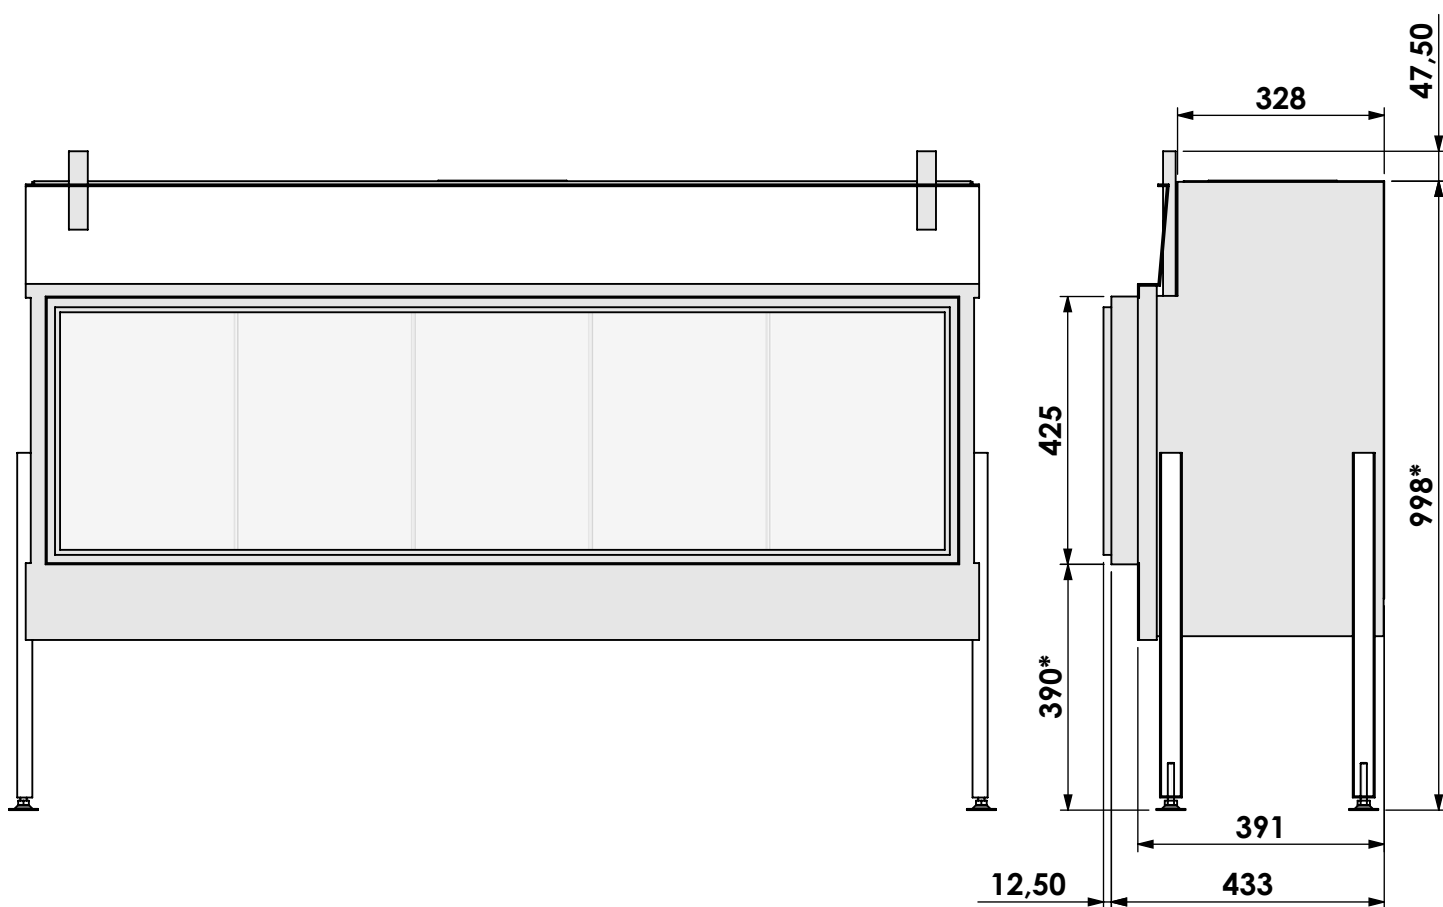

Barbas Bellfires B.V.
Hallenstraat 17
5531 AB Bladel
The Netherlands
www.barbasbellfires.com

Name: **HBXL-3 floating frame**

Modifications reserved

Scale: **1:12**
Unit: **mm**

Version: **0**

* = optional extended adjustable legs max. + 350 mm

Name: **HBXL-3 hidden door+ 10cm stone bar**

Modifications reserved

Projection: American

Scale: **1:12**
 Unit: **mm**

Version: **0**