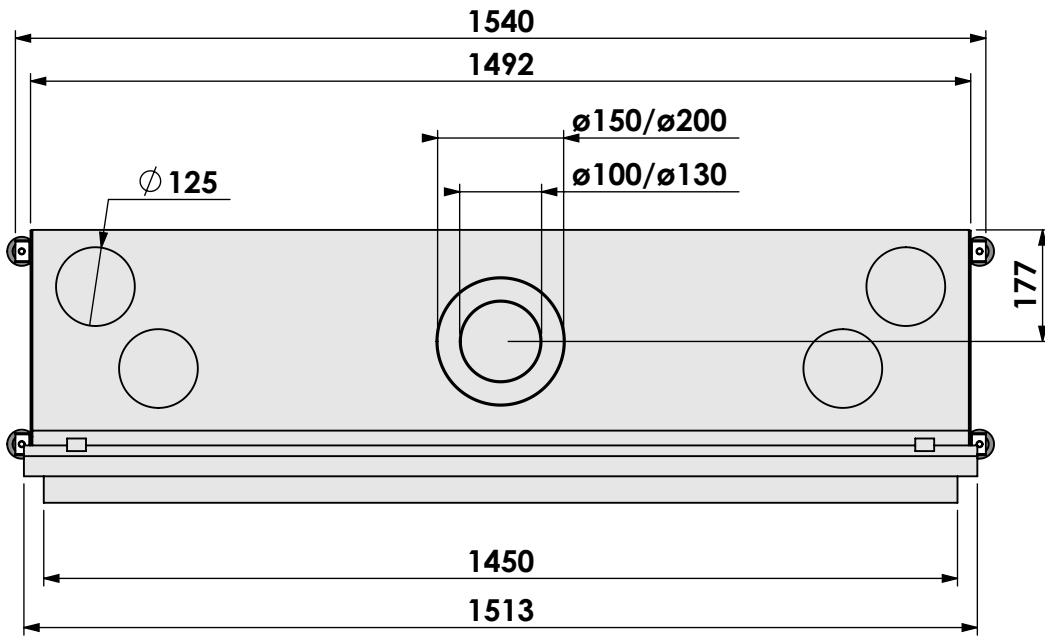

Barbas Bellfires B.V.
Hallenstraat 17
5531 AB Bladel
The Netherlands
www.barbasbellfires.com

Name: **HBXL-3 floating frame**

Modifications reserved

Scale: **1:12**
Unit: **mm**

Version: **0**

* = optional extended adjustable legs max. + 350 mm

Version: **0**

* = optional extended adjustable legs max. + 350 mm

bellfires

Barbas Bellfires B.V.
Hallenstraat 17
5531 AB Bladel
The Netherlands
www.barbasbellfires.com

Name: **HBXL-3 hidden door convection casing**

Modifications reserved

Scale: **1:12**
Unit: **mm**

Version: **0**

bellfires

Barbas Bellfires B.V.
Hallenstraat 17
5531 AB Bladel
The Netherlands
www.barbasbellfires.com

Name: **HBXL-3 hidden door+ 7cm**

Modifications reserved

Name: **HBXL-3 hidden door+ 10cm stone bar**

Modifications reserved

Projection: American

Scale: **1:12**
 Unit: **mm**

Version: **0**