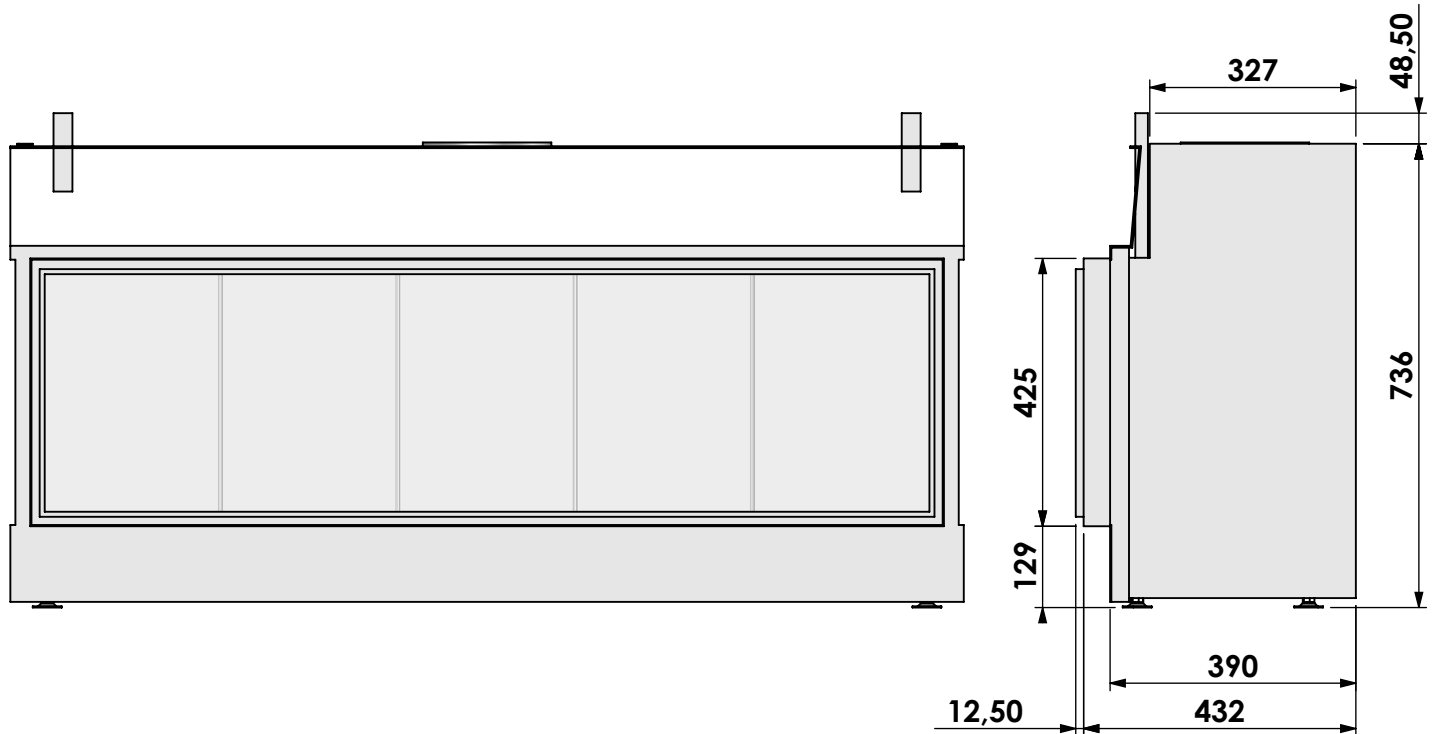

bellfires

Barbas Bellfires B.V.
Hallenstraat 17
5531 AB Bladel
The Netherlands
www.barbasbellfires.com

Name: **HBXL-3 hidden door**

Modifications reserved

Scale: **1:12**
Unit: **mm**

Version: **0**

bellfires

Barbas Bellfires B.V.
Hallenstraat 17
5531 AB Bladel
The Netherlands
www.barbasbellfires.com

Name: **HBXL-3 floating frame**

Modifications reserved

Scale: **1:12**
Unit: **mm**

Version: **0**

* = optional extended adjustable legs max. + 350 mm

Name: **HBXL-3 hidden door+ 10cm stone bar**

Modifications reserved

Projection: American

Scale: **1:12**
 Unit: **mm**

Version: **0**