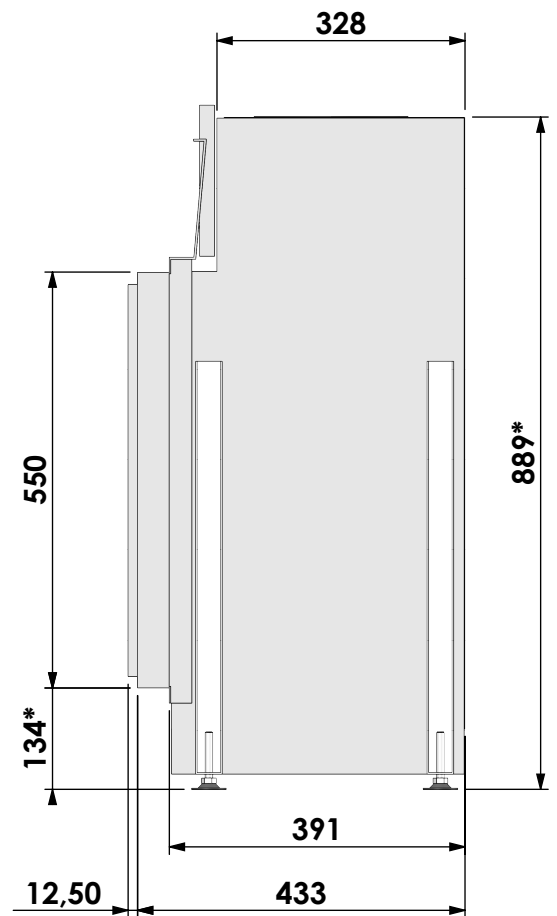

Scale:

1:10

Version:

0

Unit:

mm

* = optional extended adjustable legs max. + 350 mm

bellfires

Modifications reserved

Projection:

Scale:

1:10

Version:

0

Unit:

mm

Modifications reserved

Projection: American

Scale: **1:10**

Unit: **mm**

Version:

0