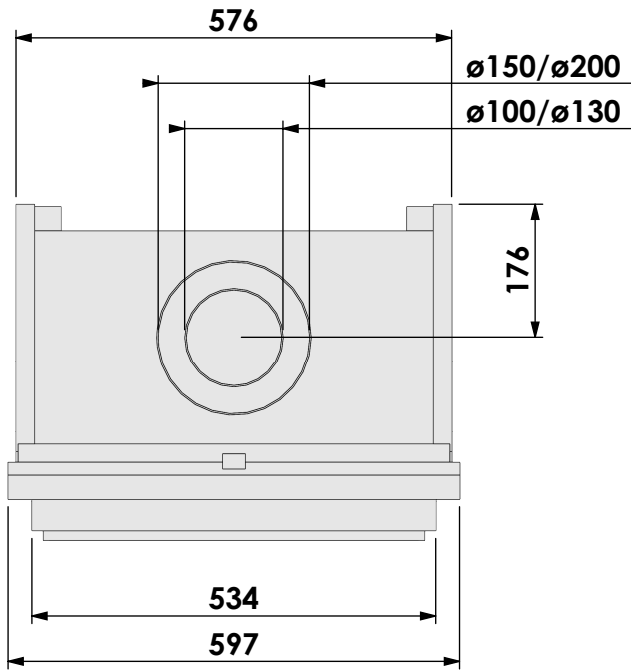

bellfires

Barbas Bellfires B.V.
Hallenstraat 17
5531 AB Bladel
The Netherlands
www.barbasbellfires.com

Name: **Topsham Small-3 floating frame**

Modifications reserved

Projection:

American

Scale:

1:10

Version:

0

Unit:

mm