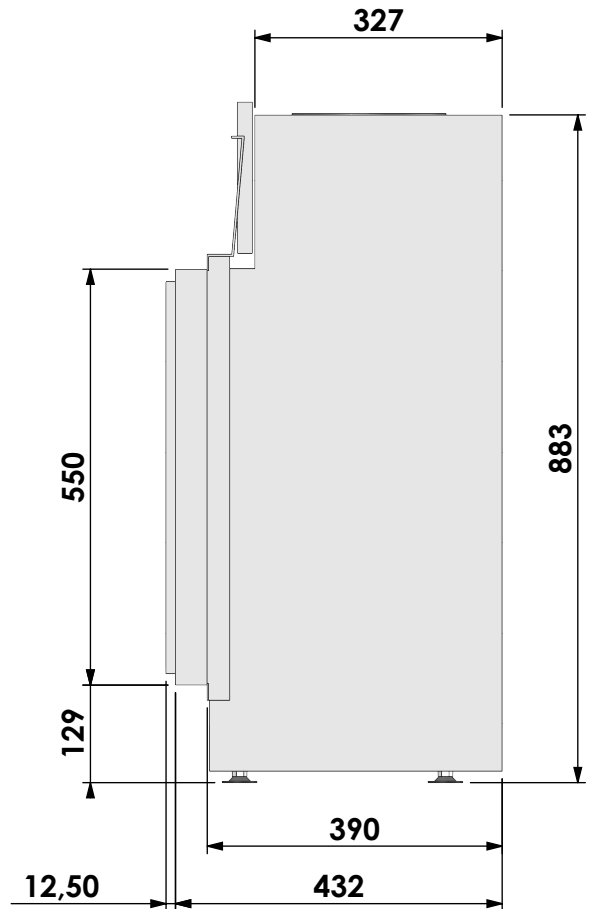

bellfires

Barbas Bellfires B.V.
Hallenstraat 17
5531 AB Bladel
The Netherlands
www.barbasbellfires.com

Name: **Topsham Small-3 floating frame**

Modifications reserved

Projection:

American

Scale:

1:10

Version:

0

Unit:

mm