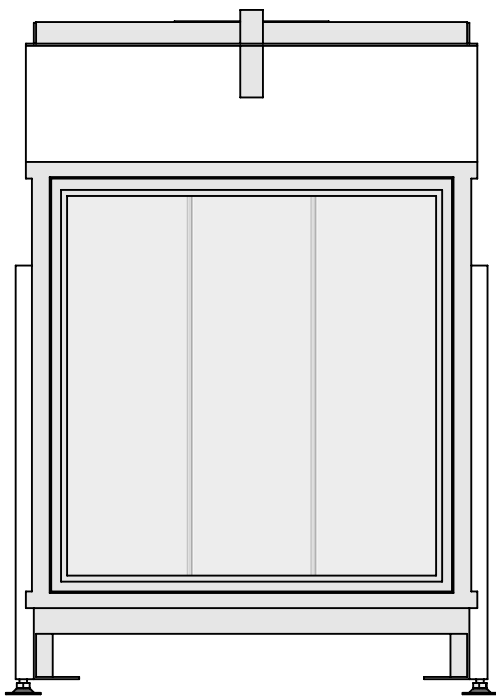

Scale:

1:10

Version:

0

Unit:

mm

* = optional extended adjustable legs max. + 350 mm

bellfires