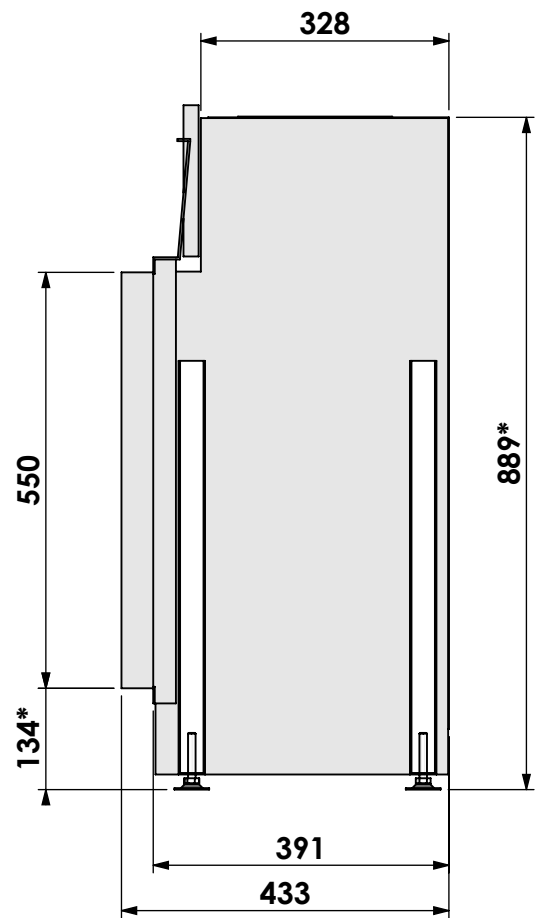

Scale:

1:10

Version:

0

Unit:

mm

* = optional extended adjustable legs max. + 350 mm

bellfires

Unit: mm

Version: 0

* = optional extended adjustable legs max. + 350 mm

bellfires

Barbas Bellfires B.V.
Hallenstraat 17
5531 AB Bladel
The Netherlands
www.barbasbellfires.com

Name: **Topsham Small-3 hidden door convection casing**

Modifications reserved

Projection:

Scale:

1:10

Version:

0

Unit:

mm

Modifications reserved

Projection: American

Scale: **1:10**

Unit: **mm**

Version:

0