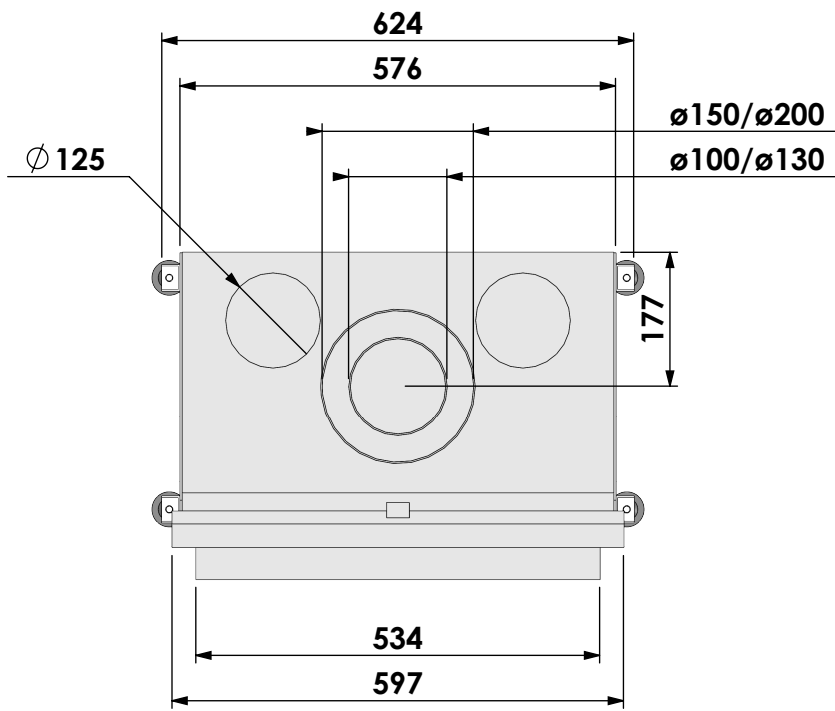

* = optional extended adjustable legs max. + 350 mm

bellfires

Barbas Bellfires B.V.
Hallenstraat 17
5531 AB Bladel
The Netherlands
www.barbasbellfires.com

Name: **Topsham Small-3 hidden door convection casing**

Modifications reserved

Projection:

American

Scale:

1:10

Version:

0

Unit:

mm