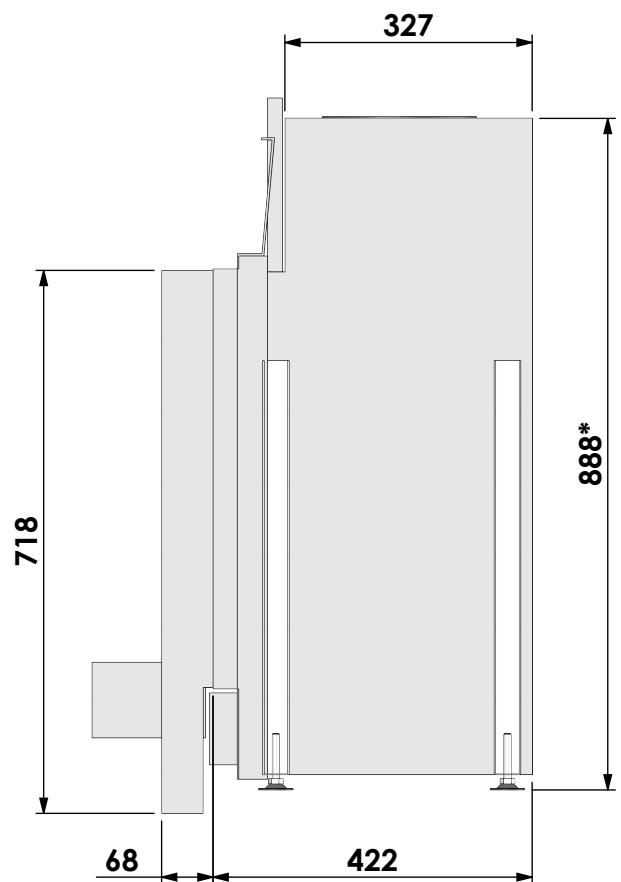

Scale:

1:10

Version:

0

Unit:

mm

* = optional extended adjustable legs max. + 350 mm

bellfires

Modifications reserved

Projection:

Scale:

1:10

Version:

0

Unit:

mm

Modifications reserved

Projection: American

Scale: **1:10**

Unit: **mm**

Version:

0