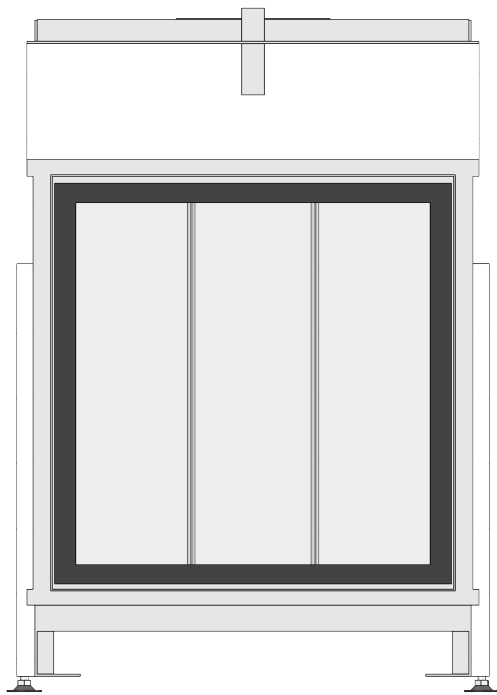

* = optional extended adjustable legs max. + 350 mm

bellfires

Barbas Bellfires B.V.
Hallenstraat 17
5531 AB Bladel
The Netherlands
www.barbasbellfires.com

Name: **Topsham Small-3 hidden door convection casing**

Modifications reserved

Projection:

American

Scale:

1:10

Version:

0

Unit:

mm