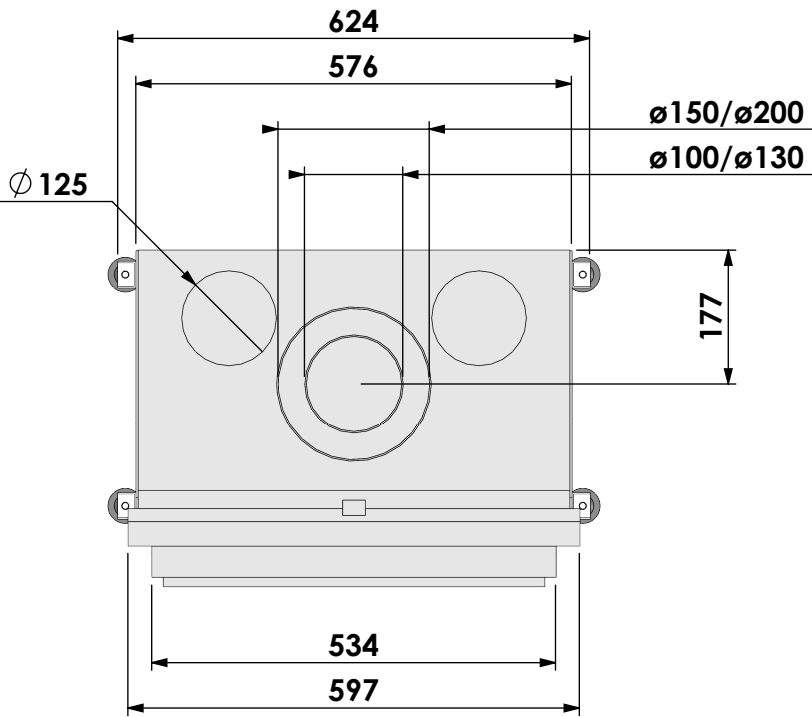

Scale:

1:10

Version:

0

Unit:

mm

* = optional extended adjustable legs max. + 350 mm

bellfires

Modifications reserved

Projection:

Scale:

1:10

Version:

0

Unit:

mm

Modifications reserved

Projection: American

Scale: **1:10**

Unit: **mm**

Version:

0