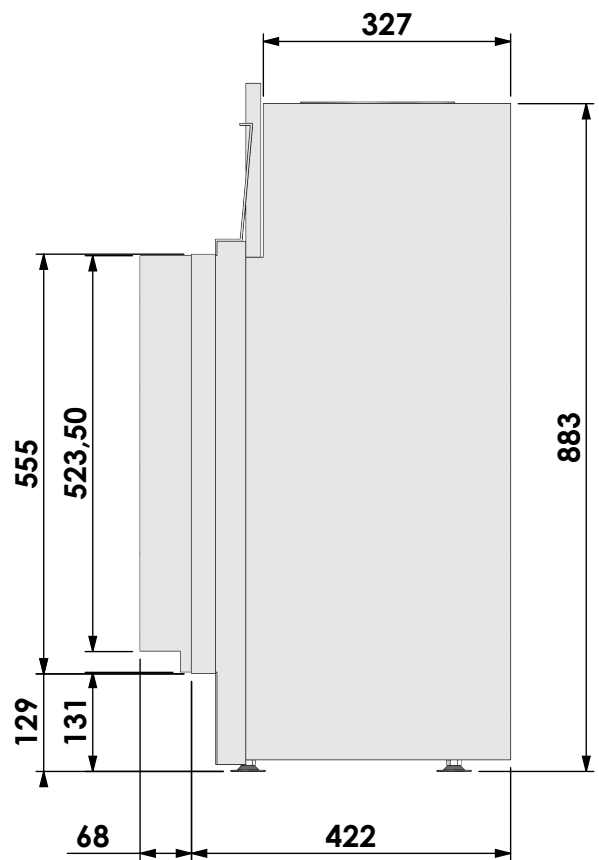

bellfires

Barbas Bellfires B.V.
Hallenstraat 17
5531 AB Bladel
The Netherlands
www.barbasbellfires.com

Name: **Topsham Small-3 hidden door+ 10cm**

Modifications reserved

Projection:

Scale:

1:10

Version:

0

Unit:

mm