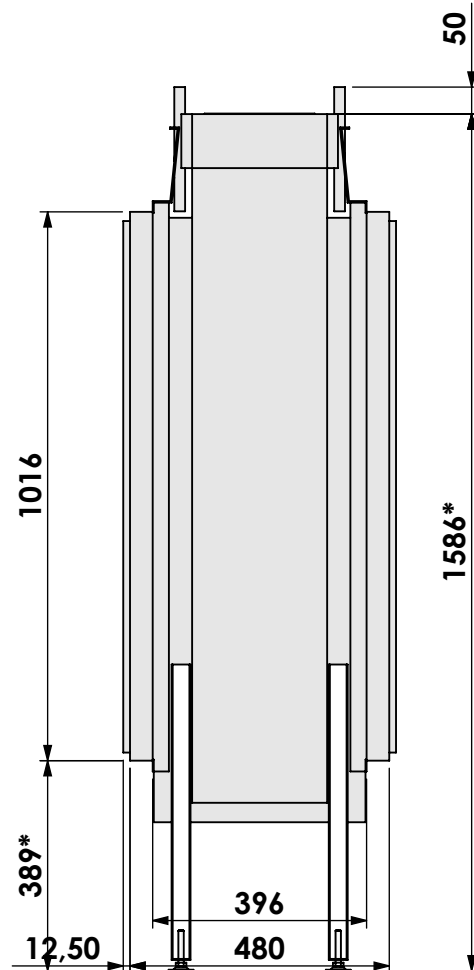

* = optional extended adjustable legs max. + 350 mm

bellfires

Barbas Bellfires B.V.
Hallenstraat 17
5531 AB Bladel
The Netherlands
www.barbasbellfires.com

Name: **VBM Tunnel-3 floating frame convection casing**

Modifications reserved

Projection: American

Scale: **1:14**

Unit: **mm**

Version:

0