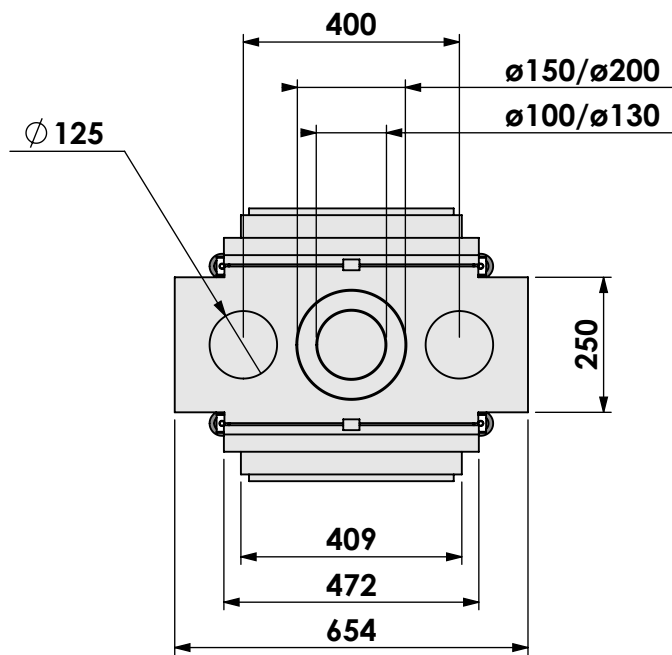

* = optional extended adjustable legs max. + 350 mm

bellfires

Barbas Bellfires B.V.
Hallenstraat 17
5531 AB Bladel
The Netherlands
www.barbasbellfires.com

Name: **VBM Tunnel-3 floating frame convection casing**

Modifications reserved

Projection: American

Scale: **1:14**

Unit: **mm**

Version:

0