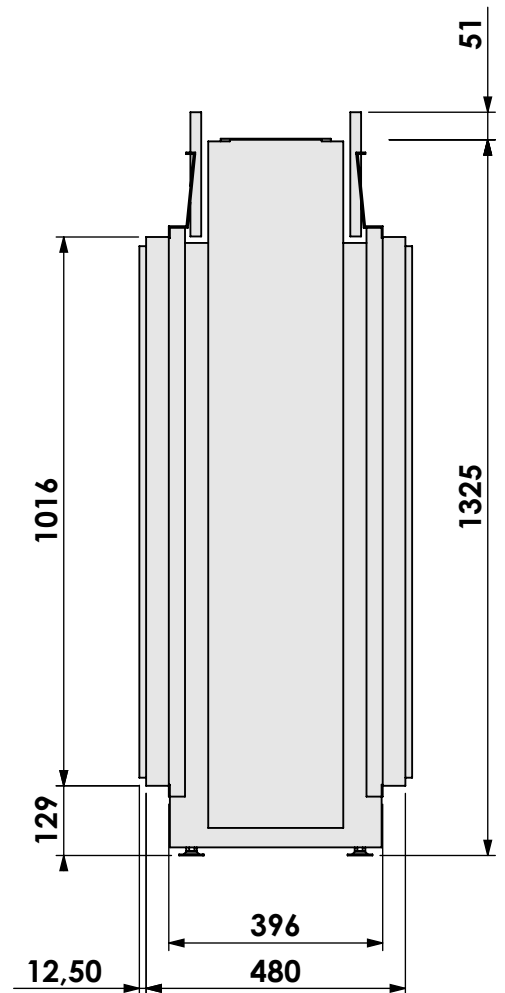

bellfires

Barbas Bellfires B.V.
Hallenstraat 17
5531 AB Bladel
The Netherlands
www.barbasbellfires.com

Name: **VBM Tunnel-3 floating frame**

Modifications reserved

Projection:

American

Scale:

1:14

Version:

0

Unit:

mm