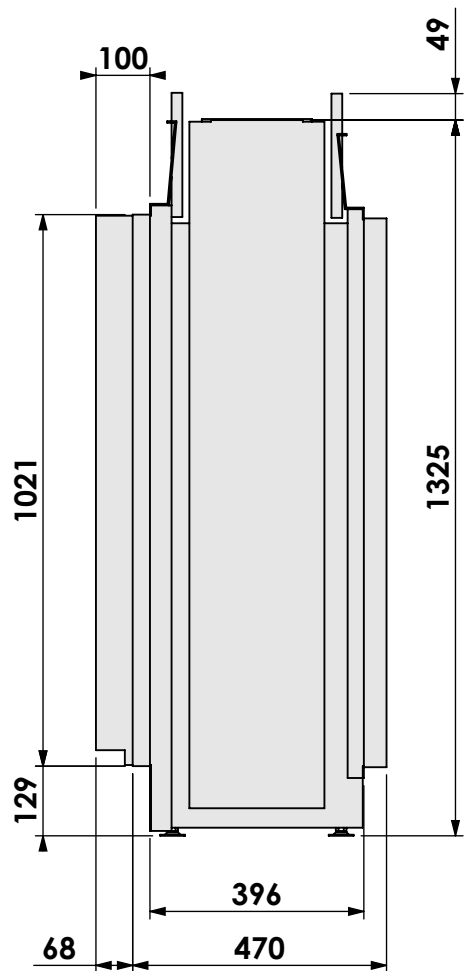

bellfires

Barbas Bellfires B.V.
Hallenstraat 17
5531 AB Bladel
The Netherlands
www.barbasbellfires.com

Name: **VBM Tunnel-3 HD + 10cm- HD**

Modifications reserved

Projection:

American

Scale:

1:14

Version:

0

Unit:

mm