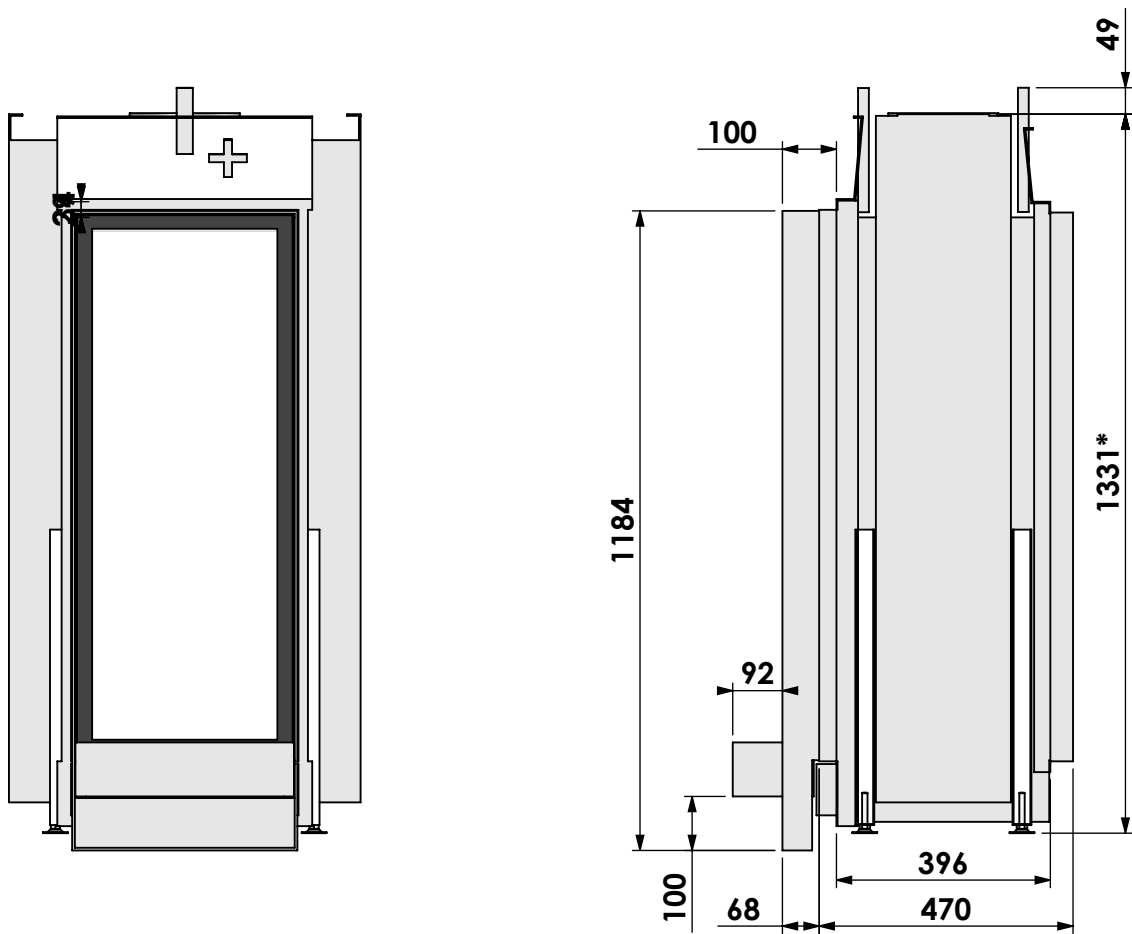

Scale:

1:14

Version:

0

Unit:

mm

\* = optional extended adjustable legs max. + 350 mm

**bellfires**

Modifications reserved

Scale: **1:14**  
 Unit: **mm**

Version: **0**