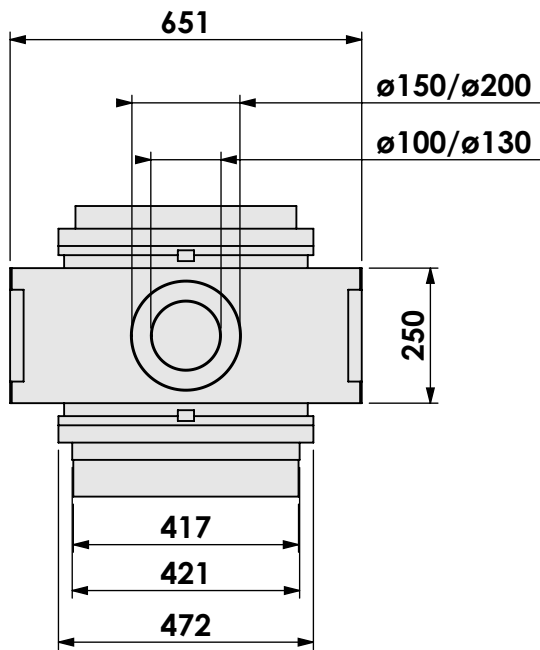

bellfires

Barbas Bellfires B.V.
Hallenstraat 17
5531 AB Bladel
The Netherlands
www.barbasbellfires.com

Name: **VBM Tunnel-3 HD + 10cm- HD**

Modifications reserved

Projection:

American

Scale:

1:14

Version:

0

Unit:

mm