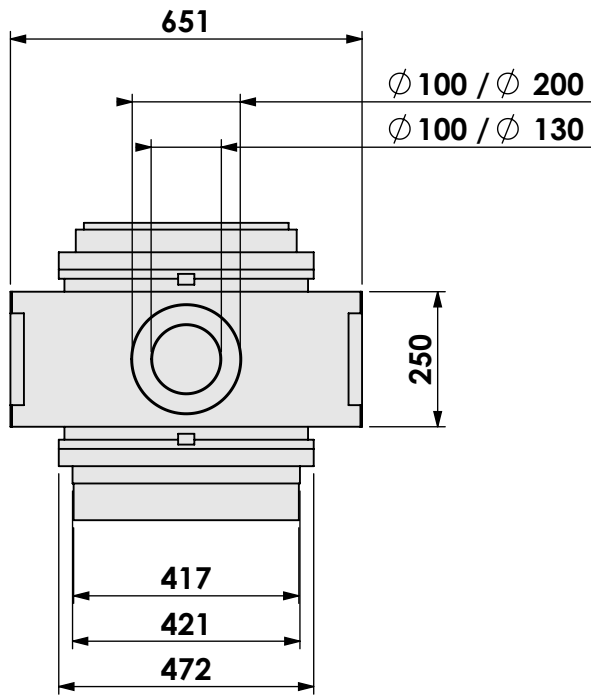

bellfires

Barbas Bellfires B.V.
Hallenstraat 17
5531 AB Bladel
The Netherlands
www.barbasbellfires.com

Name: **VBM Tunnel-3 FF - HD + 10cm**

Modifications reserved

Projection:
American

Scale: **1:14**
Unit: **mm**

Version: **0**