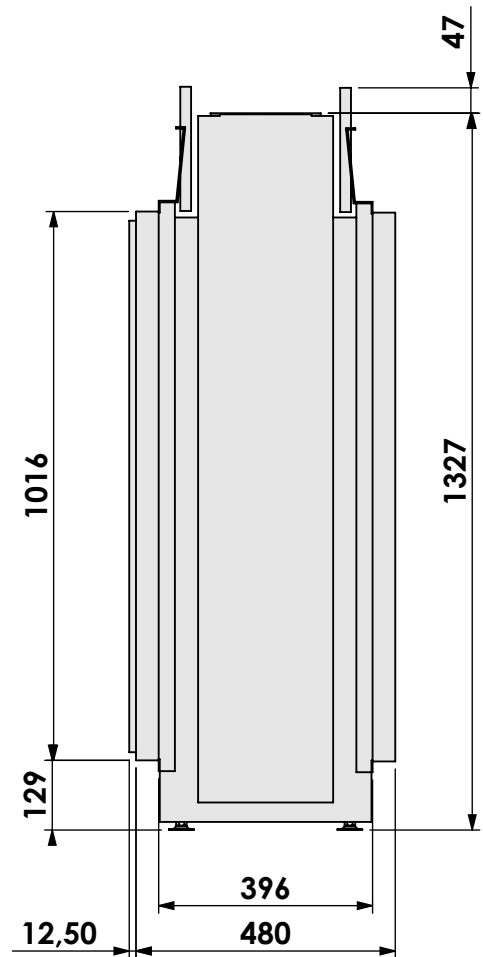

bellfires

Barbas Bellfires B.V.
Hallenstraat 17
5531 AB Bladel
The Netherlands
www.barbasbellfires.com

Name: **VBM Tunnel-3 floating frame-hidden door**

Modifications reserved

Scale: **1:14**
Unit: **mm**

Version: **0**