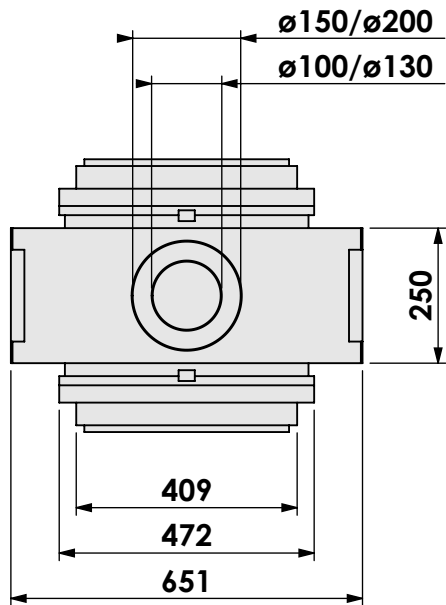

bellfires

Barbas Bellfires B.V.
Hallenstraat 17
5531 AB Bladel
The Netherlands
www.barbasbellfires.com

Name: **VBM Tunnel-3 floating frame**

Modifications reserved

Projection:

American

Scale:

1:14

Version:

0

Unit:

mm