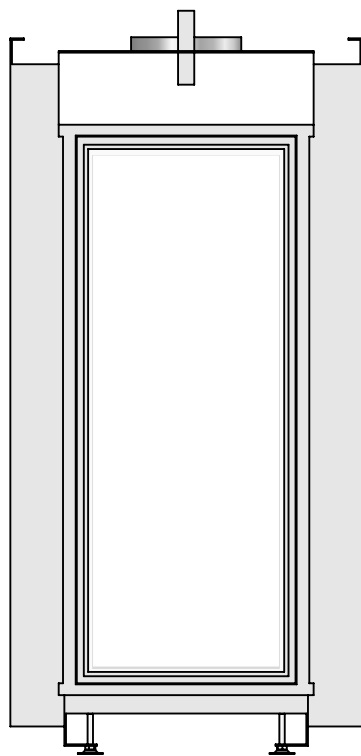

bellfires

Barbas Bellfires B.V.
Hallenstraat 17
5531 AB Bladel
The Netherlands
www.barbasbellfires.com

Name: **VBM Tunnel-3 floating frame-hidden door**

Modifications reserved

Scale: **1:14**
Unit: **mm**

Version: **0**