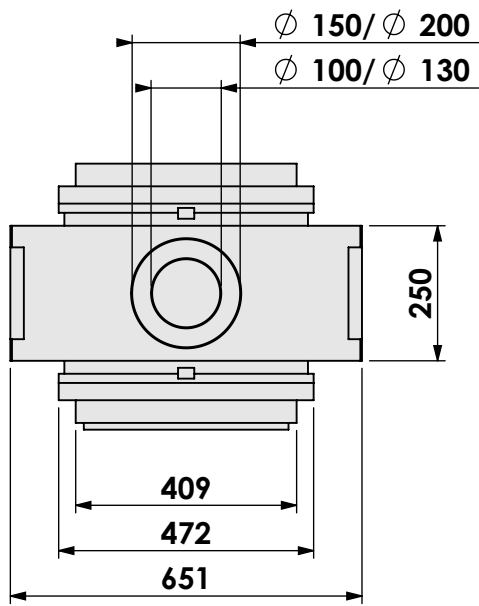

bellfires

Barbas Bellfires B.V.
Hallenstraat 17
5531 AB Bladel
The Netherlands
www.barbasbellfires.com

Name: **VBM Tunnel-3 floating frame-hidden door**

Modifications reserved

Scale: **1:14**
Unit: **mm**

Version: **0**