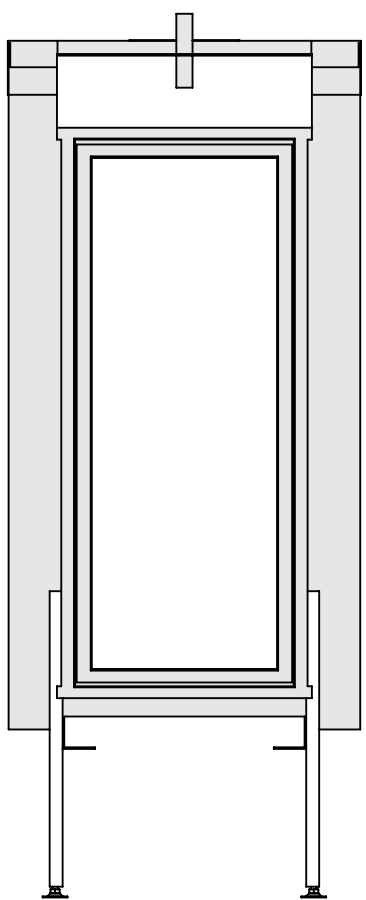

Modifications reserved

Projection: American

Scale: **1:14**

Unit: **mm**

Version:

**0**

\* = optional extended adjustable legs max. + 350 mm

**bellfires**

Modifications reserved

Scale: **1:14**  
 Unit: **mm**

Version: **0**