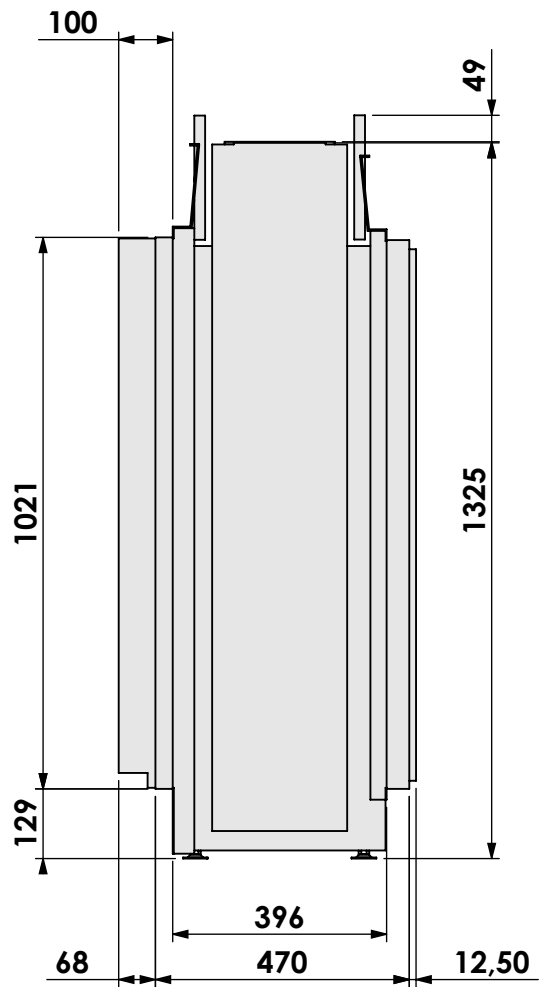

bellfires

Barbas Bellfires B.V.
Hallenstraat 17
5531 AB Bladel
The Netherlands
www.barbasbellfires.com

Name: **VBM Tunnel-3 FF - HD + 10cm**

Modifications reserved

Projection:
American

Scale: **1:14**
Unit: **mm**

Version: **0**