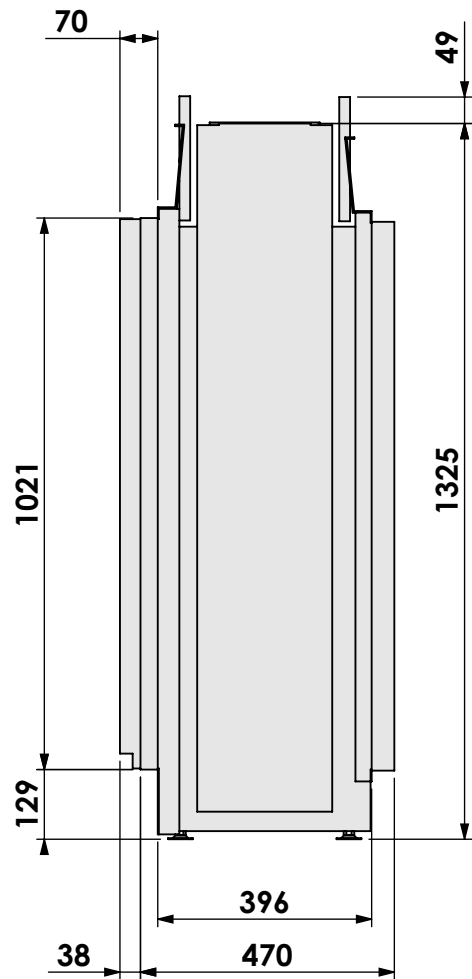

bellfires

Barbas Bellfires B.V.
Hallenstraat 17
5531 AB Bladel
The Netherlands
www.barbasbellfires.com

Name: **VBM Tunnel-3 HD + 7cm- HD**

Modifications reserved

Projection:

American

Scale:

1:14

Version:

0

Unit:

mm