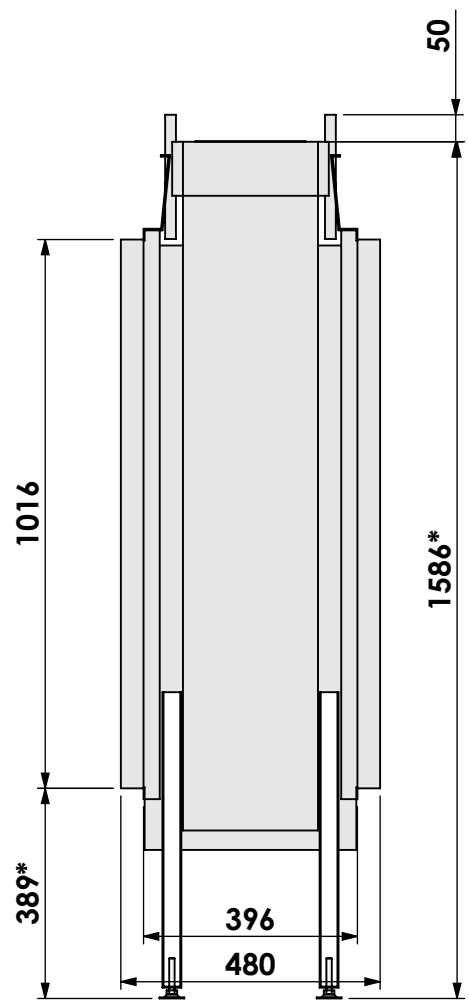

Modifications reserved

Projection: American

Scale: **1:14**

Unit: **mm**

Version:

**0**

\* = optional extended adjustable legs max. + 350 mm

**bellfires**

Modifications reserved

Scale: **1:14**  
 Unit: **mm**

Version: **0**