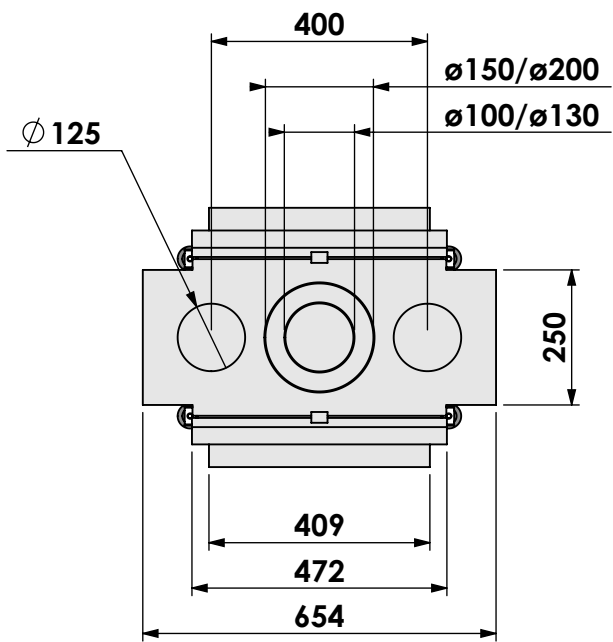

Modifications reserved

Projection: American

Scale: **1:14**

Unit: **mm**

Version:

**0**

\* = optional extended adjustable legs max. + 350 mm

**bellfires**

Scale:

1:14

Version:

0

Unit:

mm

\* = optional extended adjustable legs max. + 350 mm

**bellfires**

Modifications reserved

Scale: **1:14**  
 Unit: **mm**

Version: **0**