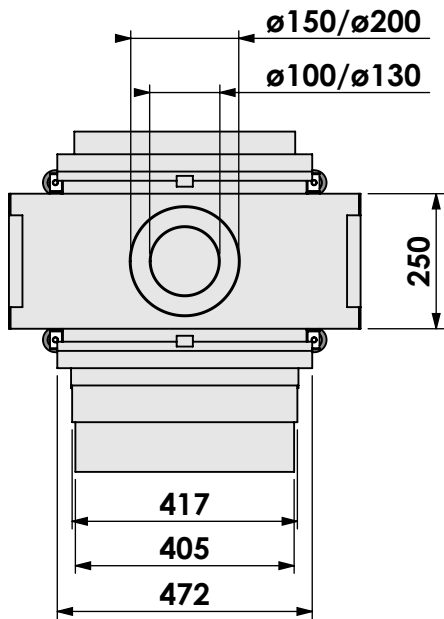

Scale:

1:14

Version:

0

Unit:

mm

\* = optional extended adjustable legs max. + 350 mm

**bellfires**

Modifications reserved

Scale: **1:14**  
 Unit: **mm**

Version: **0**