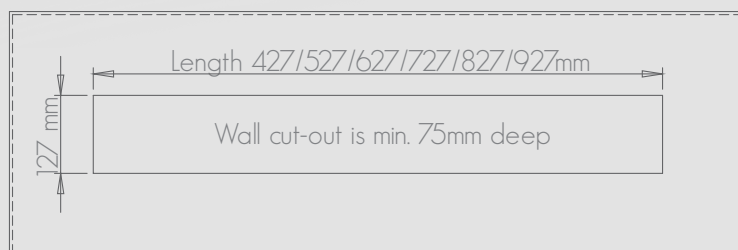

WALL CUT-OUT