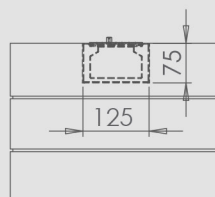

The burner's length can be 400 - 500 - 600 - 700 - 800 - 900mm.

On the following page you can find information about the different sizes and download Autocad Drawings for all of them.

BUILT-IN MANUAL BURNER™

- DecoFlame® brushed stainless steel manual burner
- Adjustable flame height
- No chimney required
- Shutter tool
- Lighter
- Black Safety chamber
- Fuel Funnel
- 3M Sponge

TECHNICAL INFORMATION

	400	500	600	700	800	900
Fuel Capacity: L	1.9	2,5	3,1	3,6	4,1	4,6
Fuel consumption: L/h	0,33	0,42	0,52	0,60	0,68	0,77
Burning time: h	3 - 6	4 - 7	5 - 8	5 - 9	5 - 9	5 - 10
Heat output max.: kW	2	2,5	3	3,5	4	4,5
Net weight: kg	6,3	7,4	8,6	9,7	10,9	12
Minimum room size: m ³	42	51	60	70	80	90