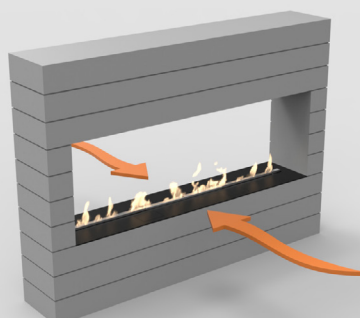

BUILT-IN MANUAL BURNER™

www.decoflame.com

The decoflame® Built-in Manual Burner with Lip™ is part of the made-to-measure range of decoflame® bioethanol fires. Its simple layout makes it versatile and adaptable for a large variety of fireplace applications.

- DecoFlame® brushed stainless steel manual burner
- Adjustable flame height
- No chimney required
- Shutter tool
- Lighter
- Black Safety chamber
- Fuel Funnel
- 3M Sponge

TECHNICAL INFORMATION

	400	500	600	700	800	900
Fuel Capacity: L	1.9	2,5	3,1	3,6	4,1	4,6
Fuel consumption: L/h	0,33	0,42	0,52	0,60	0,68	0,77
Burning time: h	3 - 6	4 - 7	5 - 8	5 - 9	5 - 9	5 - 10
Heat output max.: kW	2	2,5	3	3,5	4	4,5
Net weight: kg	6,3	7,4	8,6	9,7	10,9	12
Minimum room size: m ³	42	51	60	70	80	90

Finish: Brushed stainless steel and optional hardened, optic-white glass

BUILT-IN BURNER

WALL CUT-OUT

BUILT-IN MANUAL BURNER™

www.decoflame.com

DecoFlame strongly recommends installing one or more glass shields in order to protect the flame from draught, while keeping it vivid. Please see below the situations where the glass is optional and where it is mandatory.

Optional glass

Mandatory glass

Optional glass

Mandatory glass

Optional glass

Mandatory glass

BUILT-IN MANUAL BURNER™

www.decoflame.com