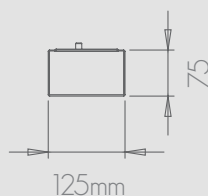

WALL CUT-OUT