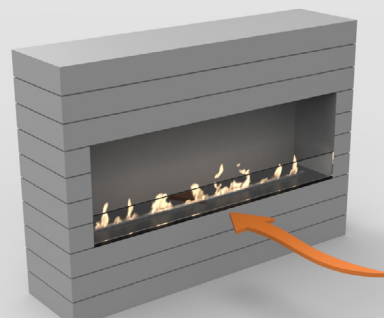

BUILT-IN MANUAL BURNER™

www.decoflame.com

The decoflame® Built-in Manual Burner with Lip™ is part of the made-to-measure range of decoflame® bioethanol fires. Its simple layout makes it versatile and adaptable for a large variety of fireplace applications.

- DecoFlame® brushed stainless steel manual burner
- Adjustable flame height
- No chimney required
- Shutter tool
- Lighter
- Black Safety chamber
- Fuel Funnel
- 3M Sponge

TECHNICAL INFORMATION

	400	500	600	700	800	900
Fuel Capacity: L	1.9	2,5	3,1	3,6	4,1	4,6
Fuel consumption: L/h	0,33	0,42	0,52	0,60	0,68	0,77
Burning time: h	3 - 6	4 - 7	5 - 8	5 - 9	5 - 9	5 - 10
Heat output max.: kW	2	2,5	3	3,5	4	4,5
Net weight: kg	6,3	7,4	8,6	9,7	10,9	12
Minimum room size: m ³	42	51	60	70	80	90

Finish: Brushed stainless steel and optional hardened, optic-white glass

BUILT-IN BURNER

WALL CUT-OUT

BUILT-IN MANUAL BURNER™

www.decoflame.com

DecoFlame strongly recommends installing one or more glass shields in order to protect the flame from draught, while keeping it vivid. Please see below the situations where the glass is optional and where it is mandatory.

Optional glass

Mandatory glass

Optional glass

Mandatory glass

Optional glass

Mandatory glass

BUILT-IN MANUAL BURNER™

www.decoflame.com