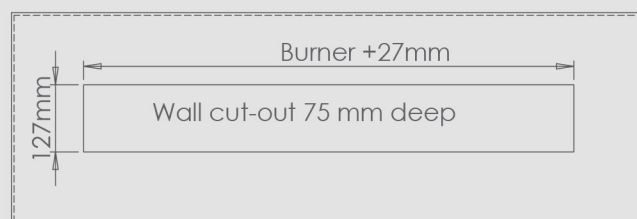

BUILT-IN MANUAL BURNER™

www.decoflame.com

The decoflame® Built-in Manual Burner with Lip™ is part of the made-to-measure range of decoflame® bioethanol fires. Its simple layout makes it versatile and adaptable for a large variety of fireplace applications.

The burner's length can be 400 - 500 - 600 - 700 - 800 - 900mm.

On the following page you can find information about the different sizes and download Autocad Drawings for all of them.

BUILT-IN MANUAL BURNER™

- DecoFlame® brushed stainless steel manual burner
- Adjustable flame height
- No chimney required
- Shutter tool
- Lighter
- Black Safety chamber
- Fuel Funnel
- 3M Sponge

TECHNICAL INFORMATION

	400	500	600	700	800	900
Fuel Capacity: L	1.9	2,5	3,1	3,6	4,1	4,6
Fuel consumption: L/h	0,33	0,42	0,52	0,60	0,68	0,77
Burning time: h	3 - 6	4 - 7	5 - 8	5 - 9	5 - 9	5 - 10
Heat output max.: kW	2	2,5	3	3,5	4	4,5
Net weight: kg	6,3	7,4	8,6	9,7	10,9	12
Minimum room size: m ³	42	51	60	70	80	90