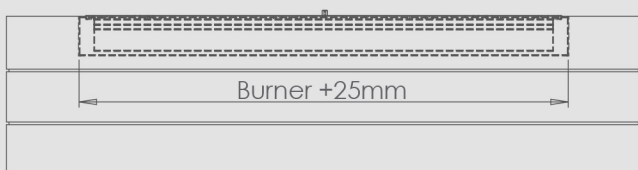

BUILT-IN MANUAL BURNER™

www.decoflame.com

The decoflame® Built-in Manual Burner with Lip™ is part of the made-to-measure range of decoflame® bioethanol fires. Its simple layout makes it versatile and adaptable for a large variety of fireplace applications.

The burner's length can be 400 - 500 - 600 - 700 - 800 - 900mm.

On the following page you can find information about the different sizes and download Autocad Drawings for all of them.

BUILT-IN MANUAL BURNER™

- DecoFlame® brushed stainless steel manual burner
- Adjustable flame height
- No chimney required
- Shutter tool
- Lighter
- Black Safety chamber
- Fuel Funnel
- 3M Sponge

TECHNICAL INFORMATION

	400	500	600	700	800	900
Fuel Capacity: L	1.9	2,5	3,1	3,6	4,1	4,6
Fuel consumption: L/h	0,33	0,42	0,52	0,60	0,68	0,77
Burning time: h	3 - 6	4 - 7	5 - 8	5 - 9	5 - 9	5 - 10
Heat output max.: kW	2	2,5	3	3,5	4	4,5
Net weight: kg	6,3	7,4	8,6	9,7	10,9	12
Minimum room size: m ³	42	51	60	70	80	90