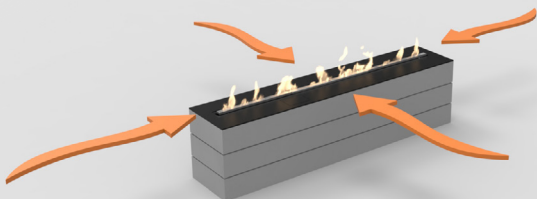

BUILT-IN MANUAL BURNER™

www.decoflame.com

DecoFlame strongly recommends installing one or more glass shields in order to protect the flame from draught, while keeping it vivid. Please see below the situations where the glass is optional and where it is mandatory.

Optional glass