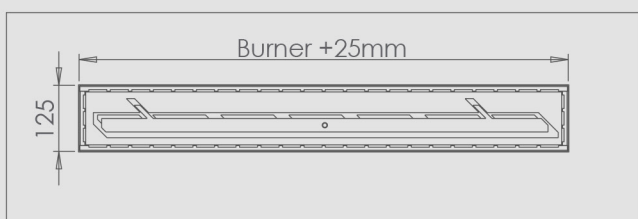

BUILT-IN MANUAL BURNER™

www.decoflame.com

The decoflame® Built-in Manual Burner with Lip™ is part of the made-to-measure range of decoflame® bioethanol fires. Its simple layout makes it versatile and adaptable for a large variety of fireplace applications.

The burner's length can be 400 - 500 - 600 - 700 - 800 - 900mm.

On the following page you can find information about the different sizes and download Autocad Drawings for all of them.

BUILT-IN MANUAL BURNER™

- DecoFlame® brushed stainless steel manual burner
- Adjustable flame height
- No chimney required
- Shutter tool
- Lighter
- Black Safety chamber
- Fuel Funnel
- 3M Sponge

TECHNICAL INFORMATION

	400	500	600	700	800	900
Fuel Capacity: L	1.9	2,5	3,1	3,6	4,1	4,6
Fuel consumption: L/h	0,33	0,42	0,52	0,60	0,68	0,77
Burning time: h	3 - 6	4 - 7	5 - 8	5 - 9	5 - 9	5 - 10
Heat output max.: kW	2	2,5	3	3,5	4	4,5
Net weight: kg	6,3	7,4	8,6	9,7	10,9	12
Minimum room size: m ³	42	51	60	70	80	90