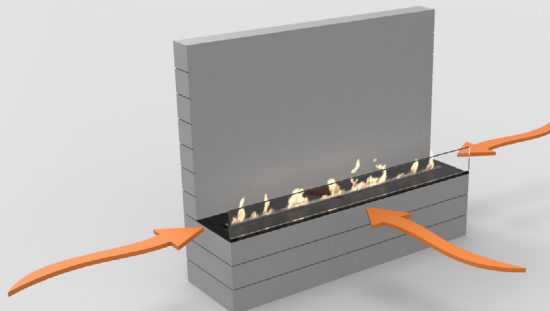

Mandatory glass