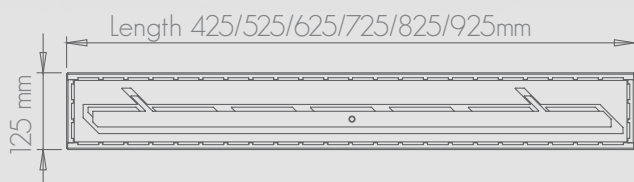

BUILT-IN BURNER