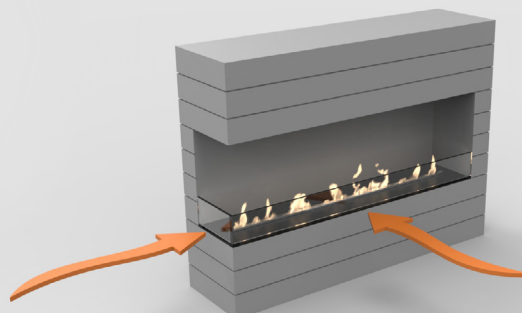

BUILT-IN MANUAL BURNER™

www.decoflame.com

The decoflame® Built-in Manual Burner with Lip™ is part of the made-to-measure range of decoflame® bioethanol fires. Its simple layout makes it versatile and adaptable for a large variety of fireplace applications.

- DecoFlame® brushed stainless steel manual burner
- Adjustable flame height
- No chimney required
- Shutter tool
- Lighter
- Black Safety chamber
- Fuel Funnel
- 3M Sponge

TECHNICAL INFORMATION

	400	500	600	700	800	900
Fuel Capacity: L	1.9	2,5	3,1	3,6	4,1	4,6
Fuel consumption: L/h	0,33	0,42	0,52	0,60	0,68	0,77
Burning time: h	3 - 6	4 - 7	5 - 8	5 - 9	5 - 9	5 - 10
Heat output max.: kW	2	2,5	3	3,5	4	4,5
Net weight: kg	6,3	7,4	8,6	9,7	10,9	12
Minimum room size: m ³	42	51	60	70	80	90

Finish: Brushed stainless steel and optional hardened, optic-white glass

BUILT-IN BURNER

WALL CUT-OUT

BUILT-IN MANUAL BURNER™

www.decoflame.com

DecoFlame strongly recommends installing one or more glass shields in order to protect the flame from draught, while keeping it vivid. Please see below the situations where the glass is optional and where it is mandatory.

Optional glass

Mandatory glass

Optional glass

Mandatory glass

Optional glass

Mandatory glass

BUILT-IN MANUAL BURNER™

www.decoflame.com