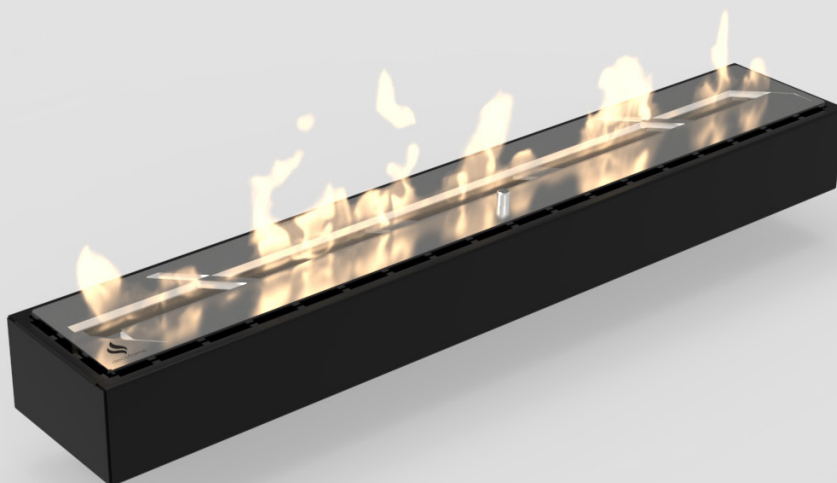

BUILT-IN MANUAL BURNER™

www.decoflame.com

The decoflame® Built-in Manual Burner with Lip™ is part of the made-to-measure range of decoflame® bioethanol fires. Its simple layout makes it versatile and adaptable for a large variety of fireplace applications.

- DecoFlame® brushed stainless steel manual burner
- Adjustable flame height
- No chimney required
- Shutter tool
- Lighter
- Black Safety chamber
- Fuel Funnel
- 3M Sponge

TECHNICAL INFORMATION

	400	500	600	700	800	900
Fuel Capacity: L	1.9	2,5	3,1	3,6	4,1	4,6
Fuel consumption: L/h	0,33	0,42	0,52	0,60	0,68	0,77
Burning time: h	3 - 6	4 - 7	5 - 8	5 - 9	5 - 9	5 - 10
Heat output max.: kW	2	2,5	3	3,5	4	4,5
Net weight: kg	6,3	7,4	8,6	9,7	10,9	12
Minimum room size: m ³	42	51	60	70	80	90

Finish: Brushed stainless steel and optional hardened, optic-white glass

BUILT-IN BURNER

WALL CUT-OUT

BUILT-IN MANUAL BURNER™

www.decoflame.com

DecoFlame strongly recommends installing one or more glass shields in order to protect the flame from draught, while keeping it vivid. Please see below the situations where the glass is optional and where it is mandatory.