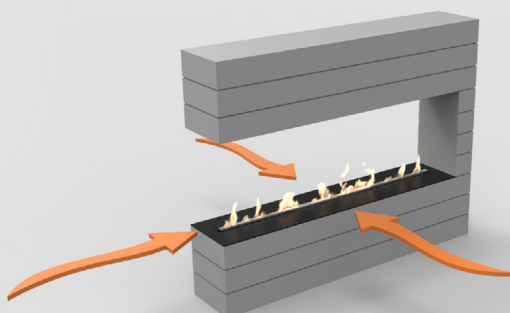

Optional glass