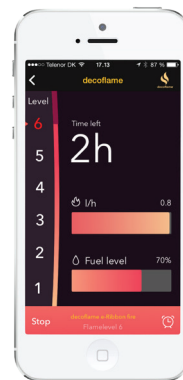

# DENVER ELLIPSE E-RIBBON FIRE™

The decoflame® Denver Ellipse e-Ribbon Fire™ is part of the made to measure range of decoflame® bioethanol fires.

Combining the elegance of the decoflame® Ellipse™ with the functionality and cutting-edge technology of Denver e-Ribbon Fire™, this new model comes in two standard dimensions and is available in various finishes.

The Denver Ellipse e-Ribbon Fire™ with CEVB Technology (Controlled Ethanol Vapour Burning) comes with a radio-frequency remote control which allows an adjustment of the flame intensity on six levels. You can also operate the fire via Bluetooth, on your iPhone/iPad/ iPod or Android device, via our decoflame® App.

<b>Materials</b>	Powder-coated steel or brushed stainless steel and hardened, optic-white glass
<b>Min. dimensions (WxHxD)</b>	Denver Ellipse e-Ribbon 1000: 1000x245x200mm Denver Ellipse e-Ribbon 1200: 1200x265x200mm
<b>Flame tray size</b>	650mm/850mm

DENVER ELLIPSEE E-RIBBON FIRE™ BLACK

DENVER ELLIPSEE E-RIBBON FIRE™ WHITE

TAKE CONTROL OF YOUR DECOFLAME FIREPLACE.

SET AN AUTO-OFF TIMER, KICK BACK AND ENJOY THE FIRE.

STANDARD FINISHES

OPTIONAL