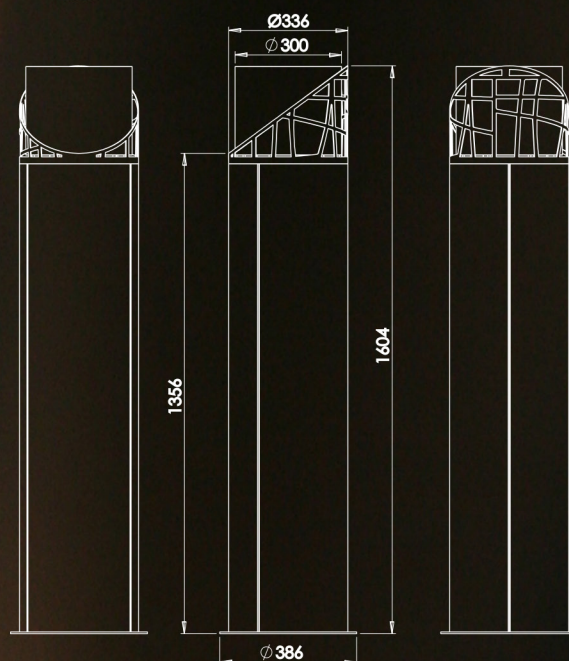

DUBAI ROUND™ TOWER / LOUNGE

www.decoflame.com

Dubai Series™ is a part of the decoflame® outdoor fireplace collection. The two models, - Dubai Round™ and Dubai Square™ are available in two sizes, compact - Lounge and high - Tower.

Dubai models can be manufactured in two different finishes - Corten and Black.

Designed to bring warmth during chilly desert nights, these models add an oriental touch to outdoor spaces.