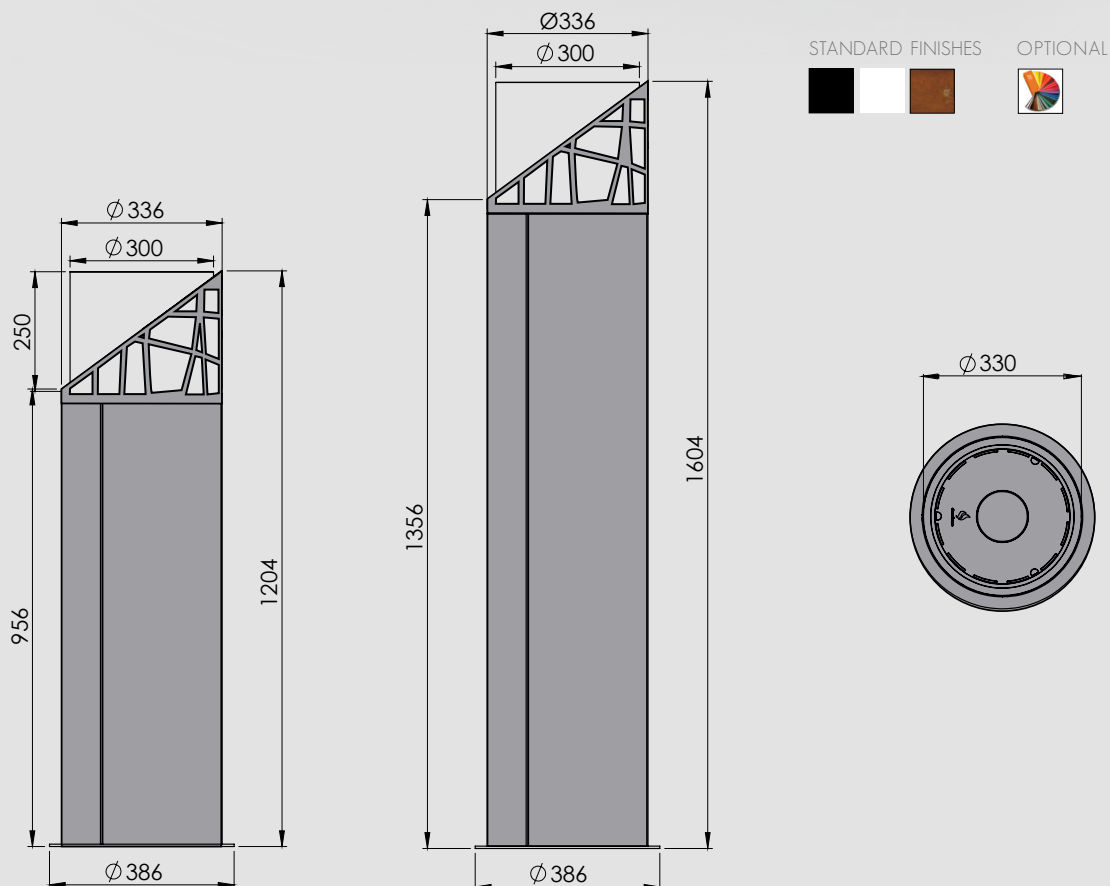

DUBAI ROUND™ TOWER / LOUNGE

www.decoflame.com

Download 2D Cad Dubai
Round Lounge

Download 2D Cad Dubai
Round Tower

FEATURES

- decoflame® brushed stainless steel manual burner
- Glass screens
- No chimney required
- No smoke, ash or soot
- Shutter tool
- Lighter
- Fuel Funnel

TECHNICAL INFORMATION

Capacity: 1,8 L

Fuel consumption: 0,3 l/h

Burning time: up to 6h

Heat output: 1,8 kW/h

Net weight: 50kg / 40kg

Materials: Burner - brushed stainless steel, column -
corten steel and hardened, optic-white glass

Finish: Corten, black and white. Optionally any RAL
color.