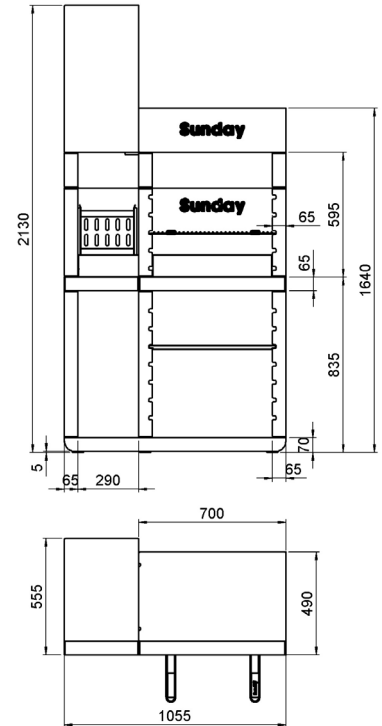

ONE TOWER

5712006

5712006E

cm 60x40
Chromium plated grill

kg 750

6/8

92x60 H.125

32

40

A barbecue in natural colours made of BIANCO CARRARA granulated marble, while the hearth is made of granulated marble GREY. There is a side hearth for the continuous preparation of embers, it comes as standard with a steel grate. It comes with a strong chromed grille with comfort handles that can be positioned on four levels and with a metal shelf that can also be positioned at different heights. It is easy to assemble with SUNDAY® BETONFAST glue that can be purchased separately among the wide range of accessories dedicated to the SUNDAY® ONE line. It can be used with charcoal and wood.

Wood and charcoal burning

DUO System

DUO System