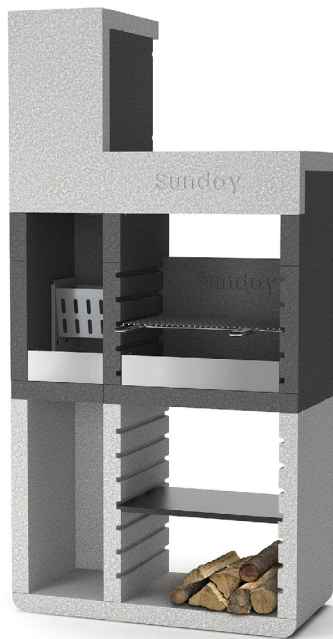

ONE TOWER

5712006

5712006E

cm 60x40
Chromium plated grill

kg 750

6/8

92x60 H.125

32

40

A barbecue in natural colours made of BIANCO CARRARA granulated marble, while the hearth is made of granulated marble GREY. There is a side hearth for the continuous preparation of embers, it comes as standard with a steel grate. It comes with a strong chromed grille with comfort handles that can be positioned on four levels and with a metal shelf that can also be positioned at different heights. It is easy to assemble with SUNDAY® BETONFAST glue that can be purchased separately among the wide range of accessories dedicated to the SUNDAY® ONE line. It can be used with charcoal and wood.

Wood and charcoal burning

DUO System

DUO System

COMPONENTS

NR.	DESCRIPTION	CODE
1	BASE	27120110BI
2/3	BASE	27120080BI
4/27	BASE	27120270BI
5	METAL SHELF	1401318760
6/30	BASE BACKSIDE	27120230BI
7/8/9/10	BUSHING	1201204100
11/12/39/40	BUSHING	1201204100
13/14	PIN	1201205400
15	WORK TOP	27120130NE
16	SIDE WORK TOP	27120140NE
17/18	SIDE	27120070NE
19/28/29	SIDE	27120190NE
20	BACKSIDE	27120100NE
21	HIGHER LEFT SIDE	27120150NE
22/23	HIGHER RIGHT SIDE	27120160NE
24	LOWER BACKSIDE	27120180NE
25	UPPER BACKSIDE	27120170NE
26	VEIL	27120090BI
31	CHIMNEY CAP	27120140BI
32	CHROMIUM PLATED GRILL	4012039
33	BRAZIER	1401318450
34/35/36	FIRE BRICKS	27120060SP
37	SAFETY EMBERS STOP	1401318230
38	SAFETY EMBERS STOP	1401318330
41/42	PIN	1201215260