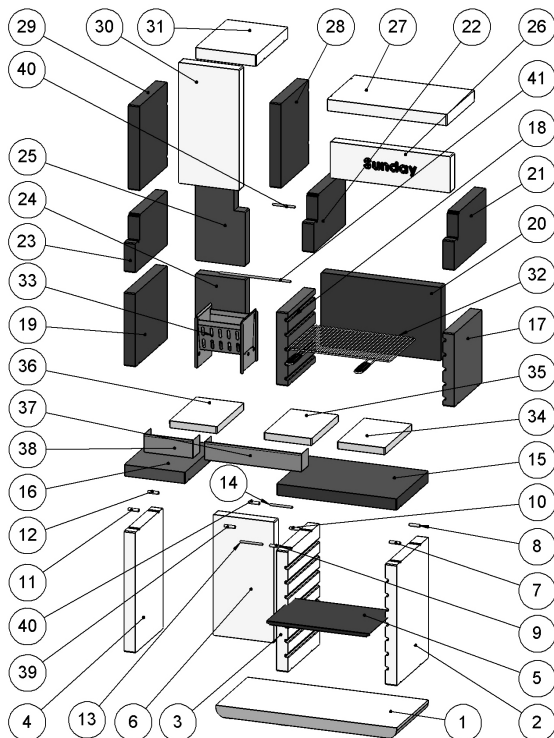

40

A barbecue in natural colours made of BIANCO CARRARA granulated marble, while the hearth is made of granulated marble GREY. There is a side hearth for the continuous preparation of embers, it comes as standard with a steel grate. It comes with a strong chromed grille with comfort handles that can be positioned on four levels and with a metal shelf that can also be positioned at different heights. It is easy to assemble with SUNDAY® BETONFAST glue that can be purchased separately among the wide range of accessories dedicated to the SUNDAY® ONE line. It can be used with charcoal and wood.

Wood and charcoal burning

DUO System

DUO System

COMPONENTS

NR.	DESCRIPTION	CODE
1	BASE	27120110BI
2/3	BASE	27120080BI
4/27	BASE	27120270BI
5	METAL SHELF	1401318760
6/30	BASE BACKSIDE	27120230BI
7/8/9/10	BUSHING	1201204100
11/12/39/40	BUSHING	1201204100
13/14	PIN	1201205400
15	WORK TOP	27120130NE
16	SIDE WORK TOP	27120140NE
17/18	SIDE	27120070NE
19/28/29	SIDE	27120190NE
20	BACKSIDE	27120100NE
21	HIGHER LEFT SIDE	27120150NE
22/23	HIGHER RIGHT SIDE	27120160NE
24	LOWER BACKSIDE	27120180NE
25	UPPER BACKSIDE	27120170NE
26	VEIL	27120090BI
31	CHIMNEY CAP	27120140BI
32	CHROMIUM PLATED GRILL	4012039
33	BRAZIER	1401318450
34/35/36	FIRE BRICKS	27120060SP
37	SAFETY EMBERS STOP	1401318230
38	SAFETY EMBERS STOP	1401318330
41/42	PIN	1201215260